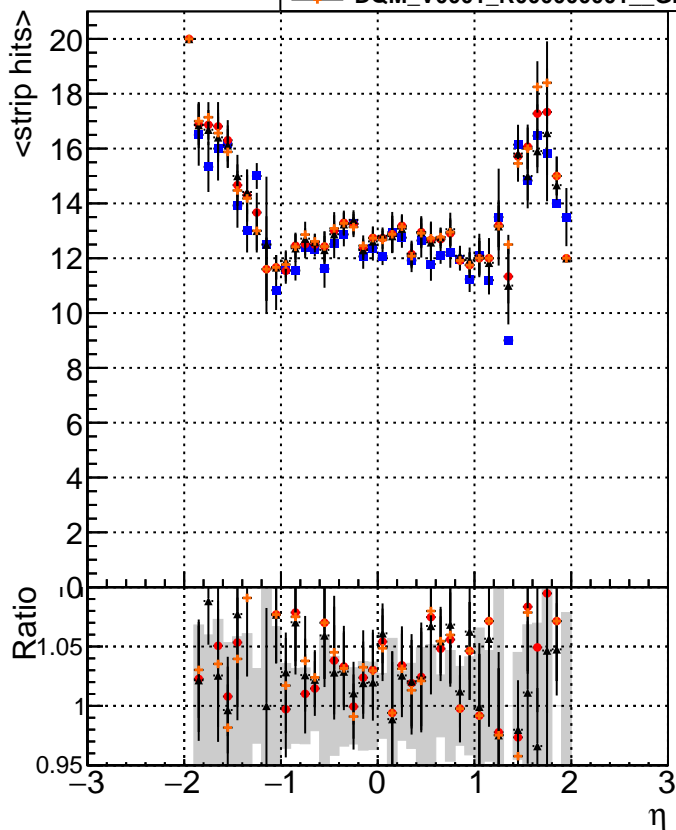

mean # PXL hits vs eta

mean # PXL Layers with measurement vs eta

mean # STRIP hits v

| | | | |
|---|----------------------|--------|------------------------------|
| ■ | DQM_V0001_R000000001 | Global | CMSSW_ckf_RECO |
| ● | DQM_V0001_R000000001 | Global | CMSSW_mkfit_RECO |
| ▲ | DQM_V0001_R000000001 | Global | CMSSW_mkfitLowPtQuad_RECO |
| ◆ | DQM_V0001_R000000001 | Global | CMSSW_mkfitLowPtTriplet_RECO |