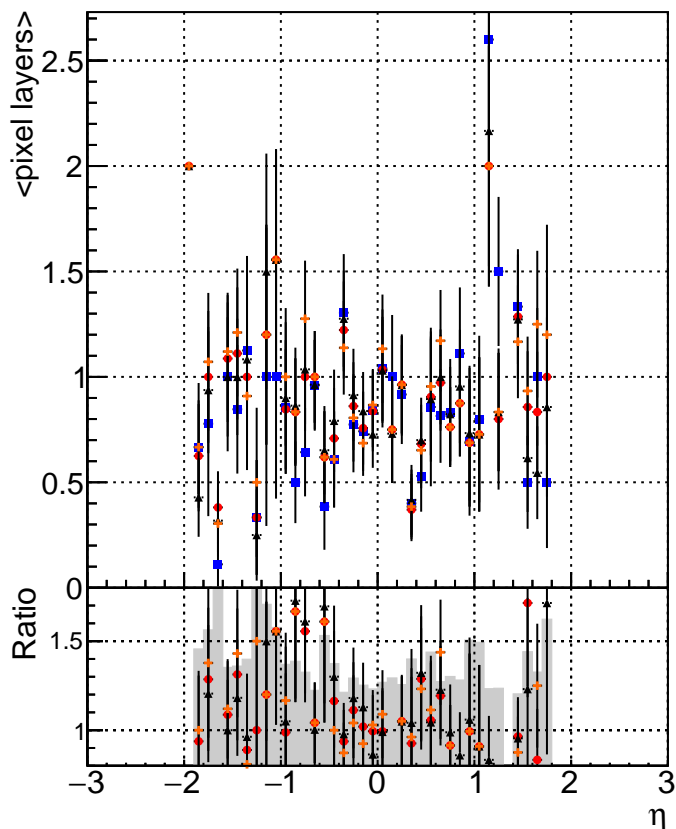

mean # PXL hits vs eta

mean # PXL Layers with measurement vs eta

mean # STRIP hits v

| | | | |
|---|----------------------|--------|------------------------------|
| ■ | DQM_V0001_R000000001 | Global | CMSSW_ckf_RECO |
| ● | DQM_V0001_R000000001 | Global | CMSSW_mkfit_RECO |
| ▲ | DQM_V0001_R000000001 | Global | CMSSW_mkfitLowPtQuad_RECO |
| ◆ | DQM_V0001_R000000001 | Global | CMSSW_mkfitLowPtTriplet_RECO |