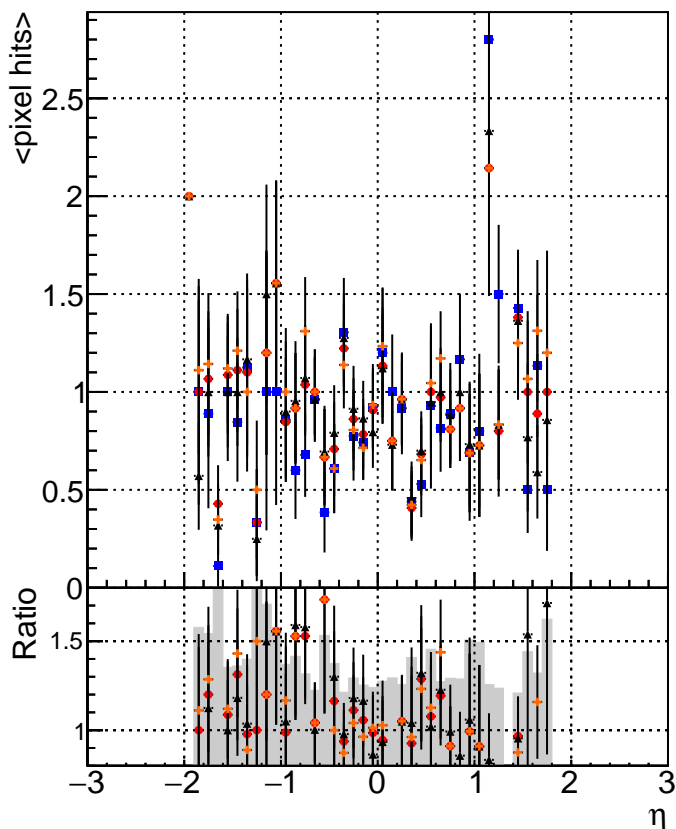

mean # PXL hits vs eta

mean # PXL Layers with measurement vs eta

mean # STRIP hits v

| | | | |
|---|----------------------|--------|------------------------------|
| ■ | DQM_V0001_R000000001 | Global | CMSSW_ckf_RECO |
| ● | DQM_V0001_R000000001 | Global | CMSSW_mkfit_RECO |
| ▲ | DQM_V0001_R000000001 | Global | CMSSW_mkfitLowPtQuad_RECO |
| ◆ | DQM_V0001_R000000001 | Global | CMSSW_mkfitLowPtTriplet_RECO |