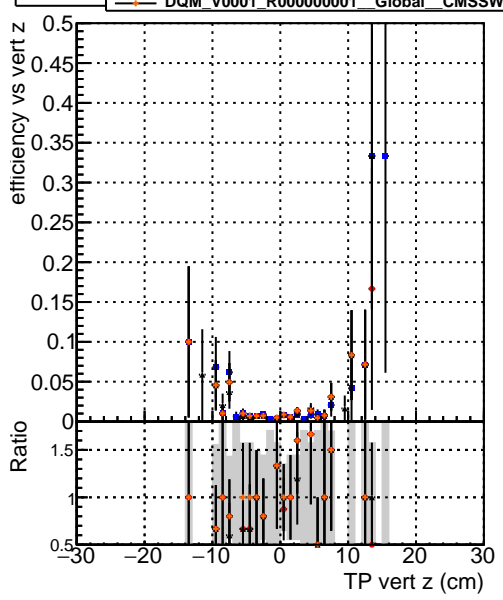

Efficiency vs vertpos

Efficiency vs vert z

Efficiency vs. sim PV z

—●—	DQM_V0001_R000000001	Global	CMSSW_ckpt_RECO
—●—	DQM_V0001_R000000001	Global	CMSSW_mkfit_RECO
—●—	DQM_V0001_R000000001	Global	CMSSW_mkfitLowPtQuad_RECO
—●—	DQM_V0001_R000000001	Global	CMSSW_mkfitLowPtTriplet_RECO