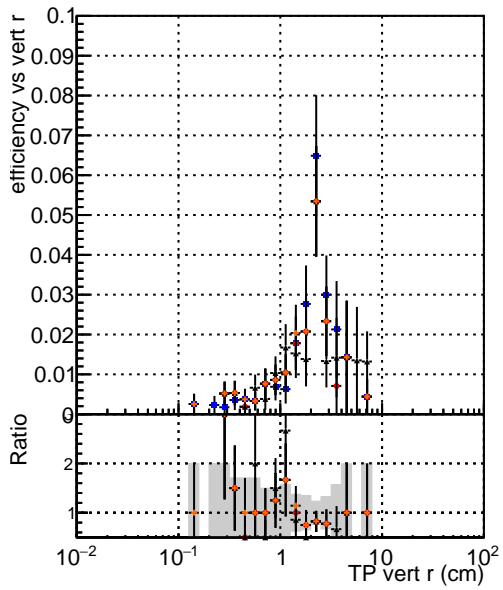

Efficiency vs vertpos

Efficiency vs vert z

Efficiency vs. sim PV z

—●—	DQM_V0001_R000000001	Global	CMSSW_ckpt_RECO
—●—	DQM_V0001_R000000001	Global	CMSSW_mkfit_RECO
—●—	DQM_V0001_R000000001	Global	CMSSW_mkfitLowPtQuad_RECO
—●—	DQM_V0001_R000000001	Global	CMSSW_mkfitLowPtTriplet_RECO