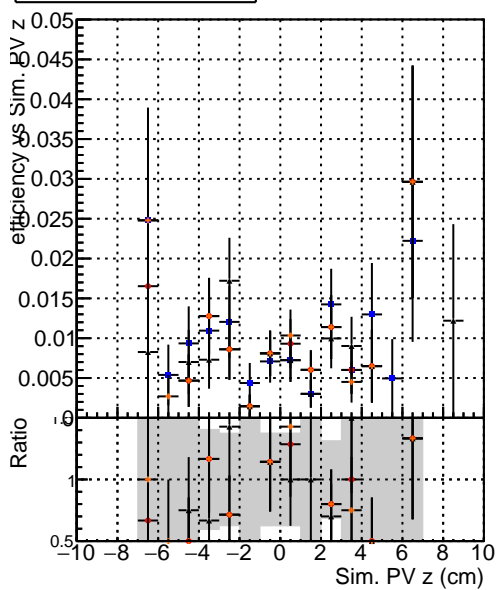

Efficiency vs vertpos

Efficiency vs vert z

Efficiency vs. sim PV z

—●—	DQM_V0001_R000000001	Global	CMSSW_ckpt_RECO
—●—	DQM_V0001_R000000001	Global	CMSSW_mkfit_RECO
—●—	DQM_V0001_R000000001	Global	CMSSW_mkfitLowPtQuad_RECO
—●—	DQM_V0001_R000000001	Global	CMSSW_mkfitLowPtTriplet_RECO