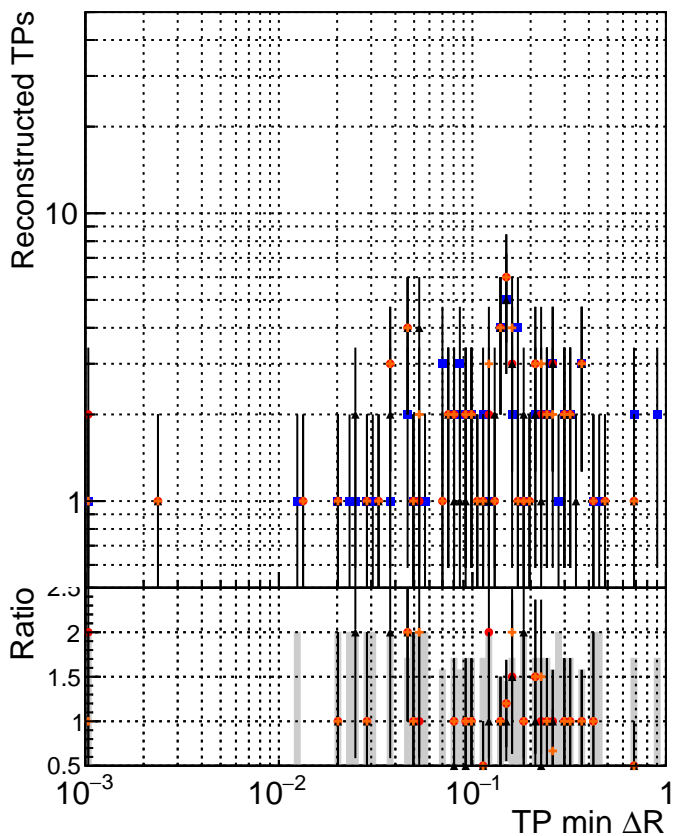

N of simulated tracks vs dR

N of associated tracks (simToReco) vs dR

N of simulated trac

- | | | | |
|---|----------------------|--------|------------------------------|
| ■ | DQM_V0001_R000000001 | Global | CMSSW_ckf_RECO |
| ● | DQM_V0001_R000000001 | Global | CMSSW_mkfit_RECO |
| ▲ | DQM_V0001_R000000001 | Global | CMSSW_mkfitLowPtQuad_RECO |
| ◆ | DQM_V0001_R000000001 | Global | CMSSW_mkfitLowPtTriplet_RECO |