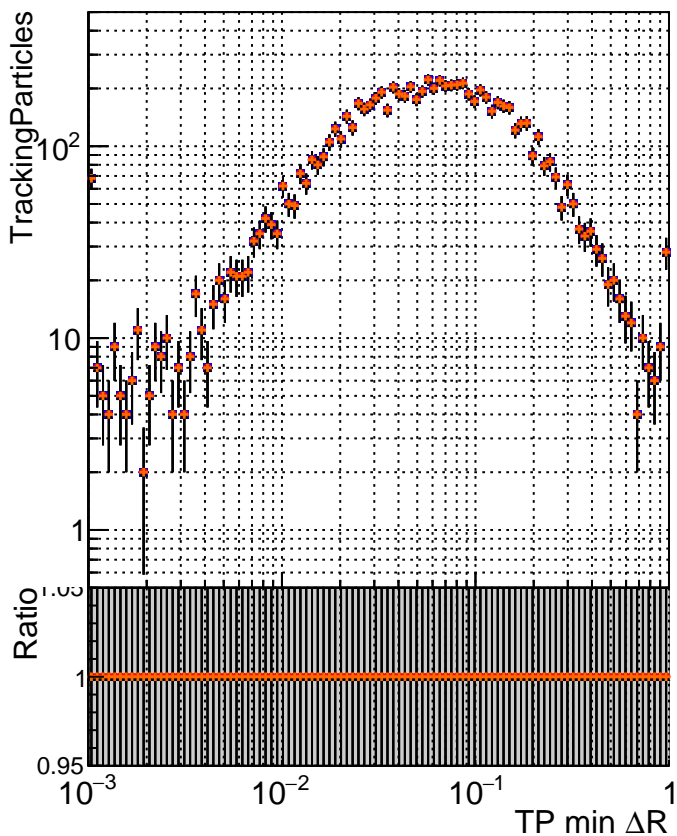

N of simulated tracks vs dR

N of associated tracks (simToReco) vs dR

N of simulated trac

- | | | | |
|---|----------------------|--------|------------------------------|
| ■ | DQM_V0001_R000000001 | Global | CMSSW_ckf_RECO |
| ● | DQM_V0001_R000000001 | Global | CMSSW_mkfit_RECO |
| ▲ | DQM_V0001_R000000001 | Global | CMSSW_mkfitLowPtQuad_RECO |
| ◆ | DQM_V0001_R000000001 | Global | CMSSW_mkfitLowPtTriplet_RECO |