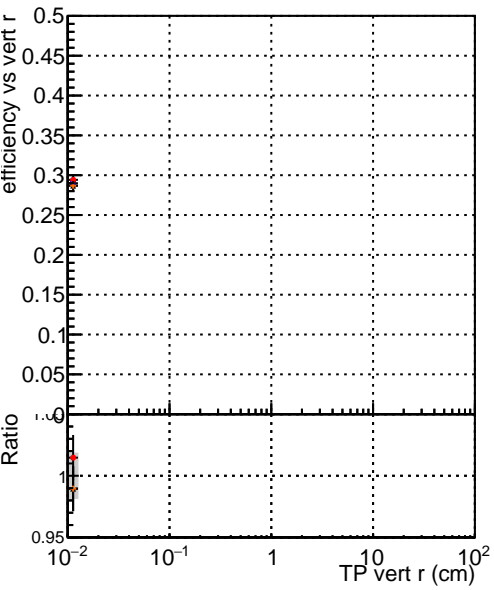

Efficiency vs vertpos

Efficiency

■	DQM_V0001_R000000001	Global	CMSSW_ckpt10mu_RECO
●	DQM_V0001_R000000001	Global	CMSSW_mkfit10mu_RECO
▲	DQM_V0001_R000000001	Global	CMSSW_mkfit10mu_LowptQ_RECO
○	DQM_V0001_R000000001	Global	CMSSW_mkfit10mu_LowptQnoBKW_RECO

Efficiency vs. sim PV z