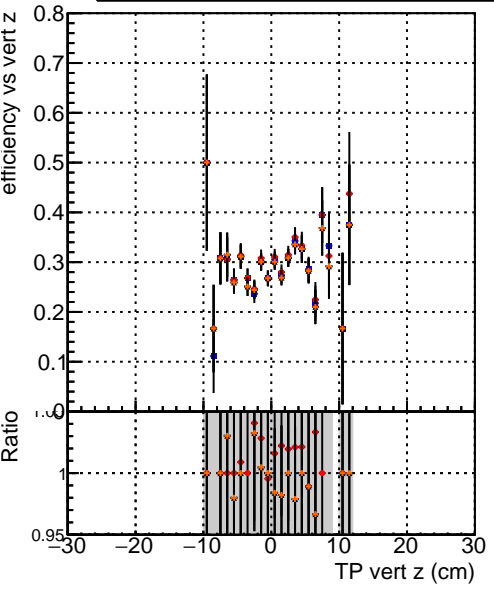

Efficiency vs vertpos

Efficiency

■	DQM_V0001_R000000001	Global	CMSSW_ckpt10mu_RECO
●	DQM_V0001_R000000001	Global	CMSSW_mkfit10mu_RECO
▲	DQM_V0001_R000000001	Global	CMSSW_mkfit10mu_LowptQ_RECO
○	DQM_V0001_R000000001	Global	CMSSW_mkfit10mu_LowptQnoBKW_RECO

Efficiency vs. sim PV z