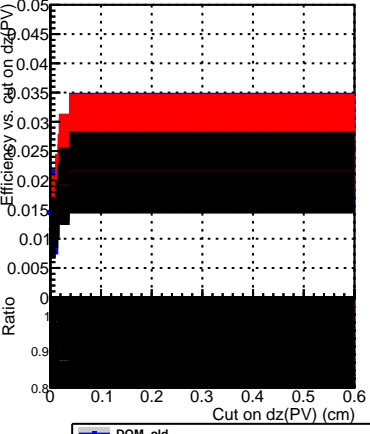

Efficiency vs. dz (PV)

Efficiency (tracking eff factorized out) vs. dz (PV)

Fake rat — DQM_old
 — DQM_wrong
 — DQM_V0001_R000000001_Global_CMSSW_X_Y_Z_RECO