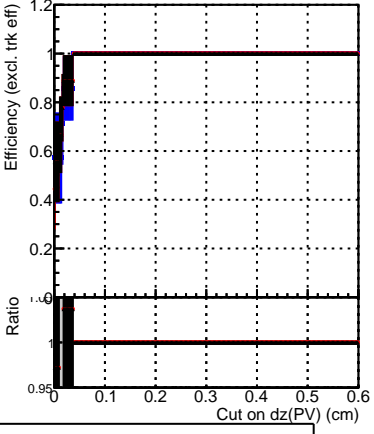

Efficiency vs. dz (PV)

Efficiency (tracking eff factorized out) vs. dz (PV)

Fake rat — DQM_old
 — DQM_wrong
 — DQM_V0001_R000000001_Global_CMSSW_X_Y_Z_RECO