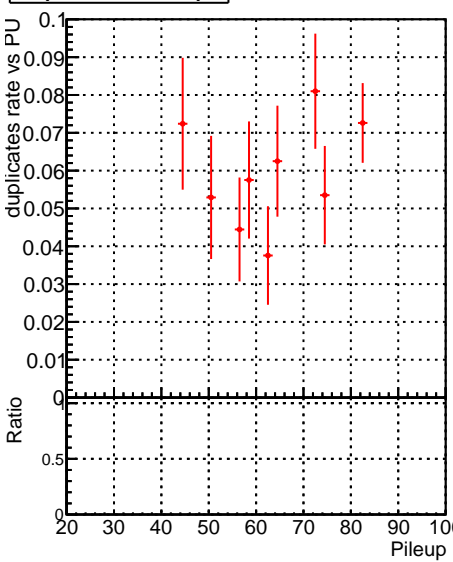

Fake rate vs ΔR **Duplicates Rate vs ΔR** **Pileup rate vs ΔR** 

■ DQM_old
● DQM_wrong
▲ DQM_V0001

Fake rate vs ΔR (track, jet) Global CMSSW X Y Z RECO

**Fake rate vs pu****Duplicates Rate vs pu****Pileup rate vs pu**