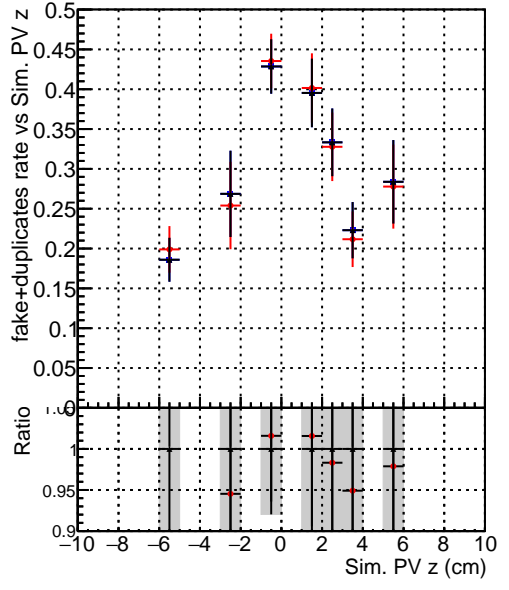

Efficiency vs vertpos**fake+duplicates vs vert r****Efficiency vs vert z****fake+duplicates vs. z****Efficiency vs. sim PV z****fake+duplicates vs Sim. PV z**

■ DQM_old
■ DQM_wrong
■ DQM_V0001_R000000001_Global_CMSSW_X_Y_Z_RECO