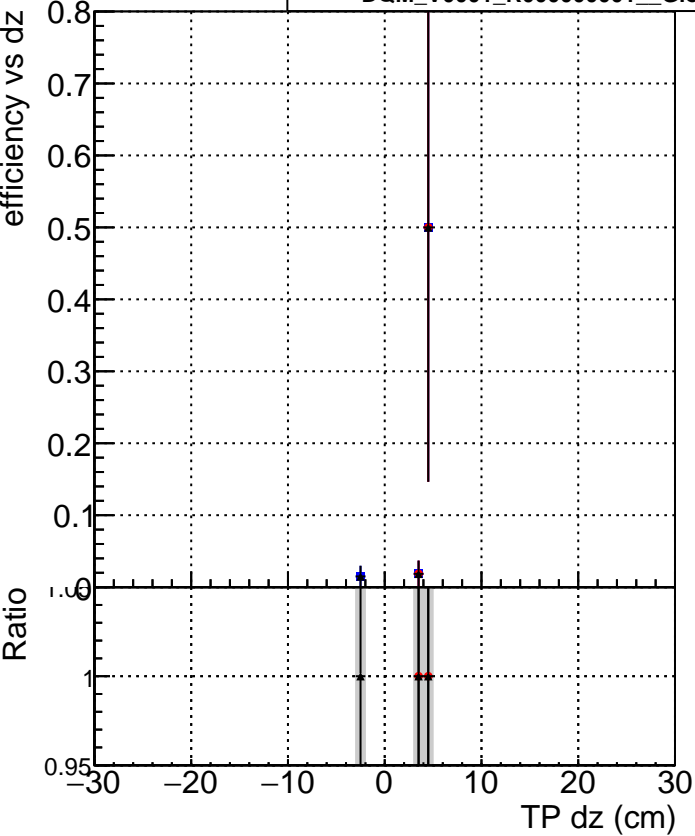

Efficiency vs Dxy

fake+duplicates vs dxy

Efficiency vs Dz

fake+duplicates rate vs dz

Legend:
- DQM_old (blue square)
- DQM_wrong (red circle)
- DQM_V0001_R000000001_Global_CMSSW_X_Y_Z_RECO (black triangle)