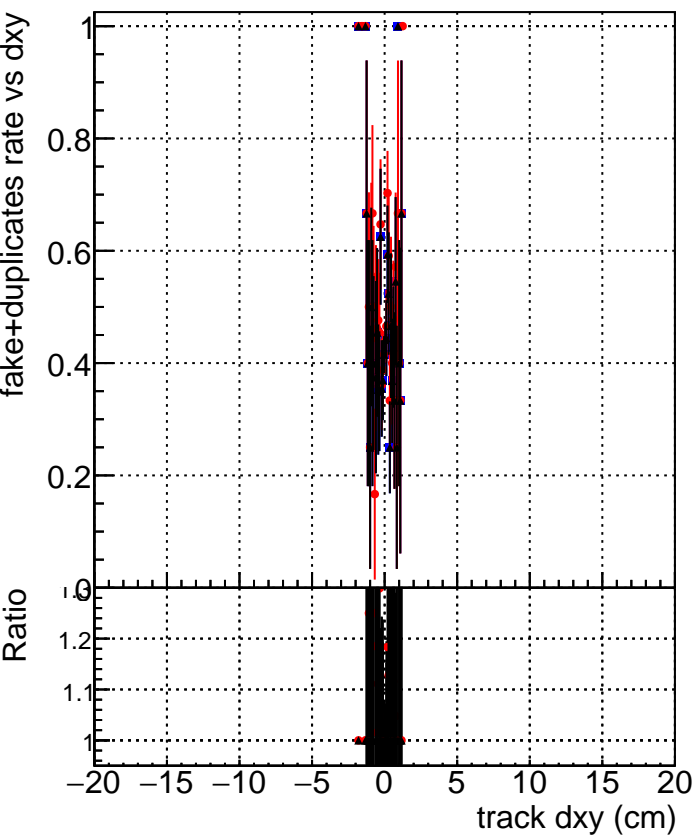

Efficiency vs Dxy

fake+duplicates vs dxy

Efficiency vs Dz

fake+duplicates rate vs dz

Legend:
- DQM_old (blue square)
- DQM_wrong (red circle)
- DQM_V0001_R000000001_Global_CMSSW_X_Y_Z_RECO (black triangle)