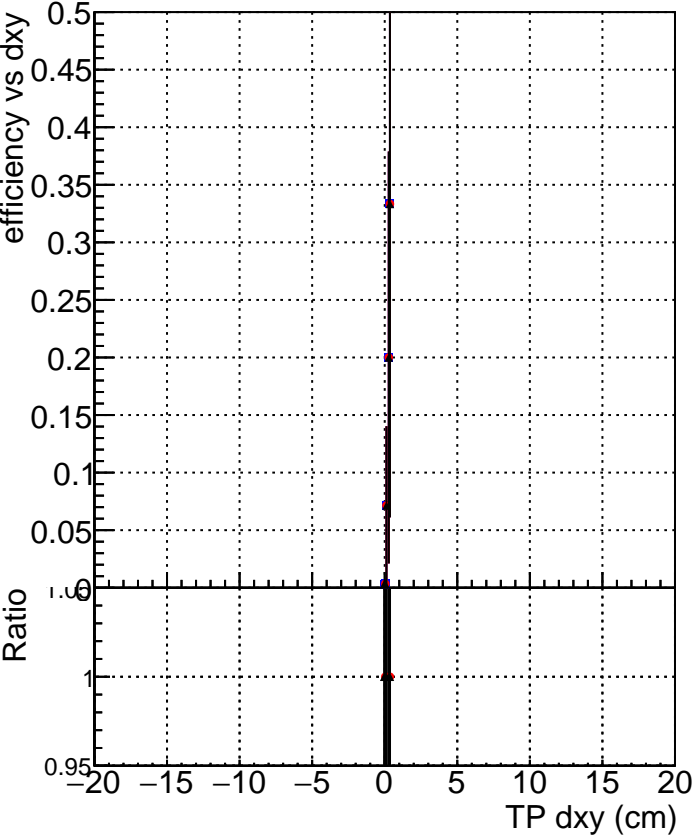

Efficiency vs Dxy

fake+duplicates vs dxy

Efficiency vs Dz

fake+duplicates rate vs dz

Legend:
- DQM_old (blue square)
- DQM_wrong (red circle)
- DQM_V0001_R000000001_Global_CMSSW_X_Y_Z_RECO (black triangle)