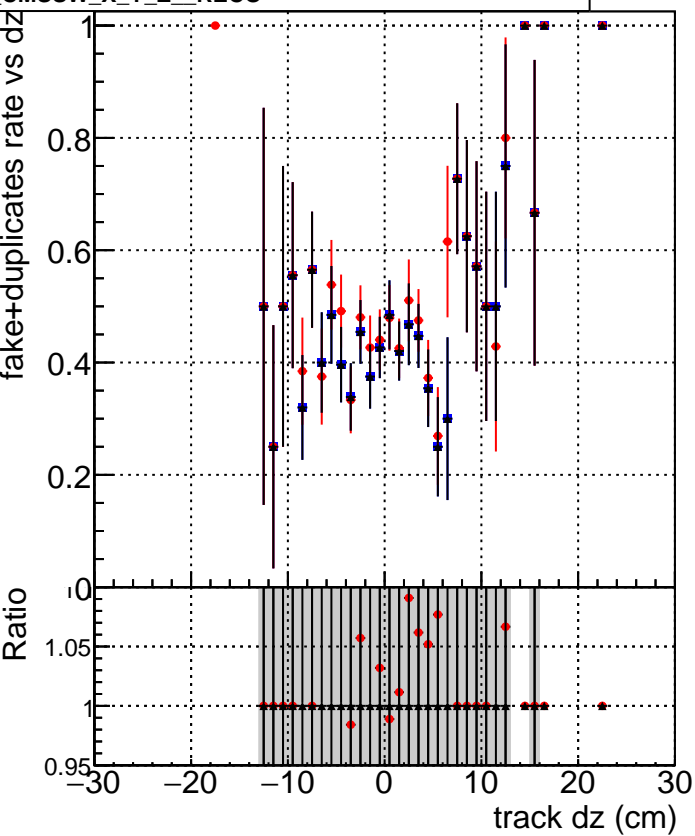

Efficiency vs Dxy

fake+duplicates vs dxy

Efficiency vs Dz

fake+duplicates rate vs dz

Legend:
- DQM_old (blue square)
- DQM_wrong (red circle)
- DQM_V0001_R000000001_Global_CMSSW_X_Y_Z_RECO (black triangle)