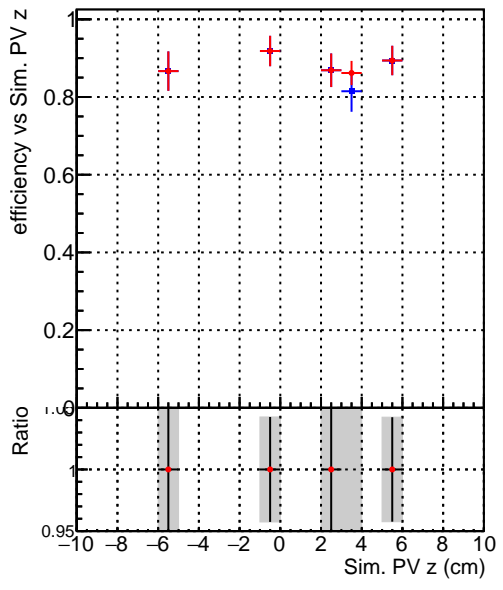

Efficiency vs vertpos**fake+duplicates vs vert r**
Efficiency vs vert z

 —●— DQM_old
 —●— DQM_V0001_R000000001_Global_CMSSW_X_Y_Z_RECO

**Efficiency vs. sim PV z****fake+duplicates vs Sim. PV z**