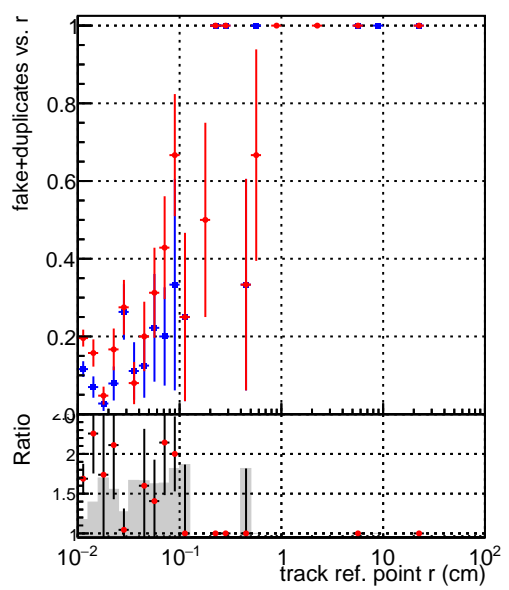

Efficiency vs vertpos**fake+duplicates vs vert r**
Efficiency vs vert z

 —●— DQM_old
 —●— DQM_V0001_R000000001_Global_CMSSW_X_Y_Z_RECO

**Efficiency vs. sim PV z****fake+duplicates vs Sim. PV z**