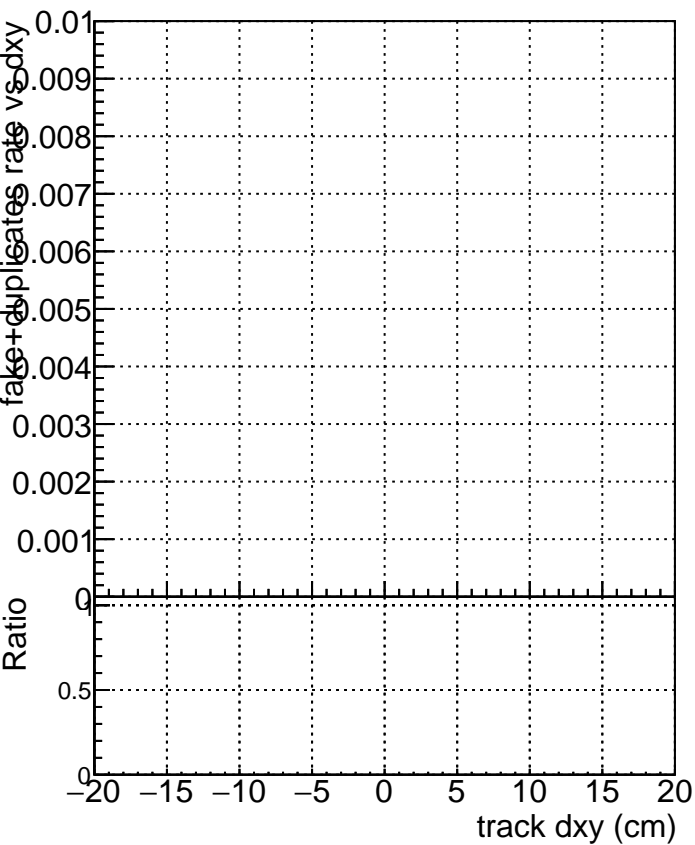

**Efficiency vs Dxy**

**fake+duplicates vs dxy**

**Efficiency vs Dz**

Legend for Efficiency vs Dz plot:

- DQM\_old (grey square)
- DQM\_V0001\_R000000001\_Global\_CMSSW\_X\_Y\_Z\_RECO (red circle)