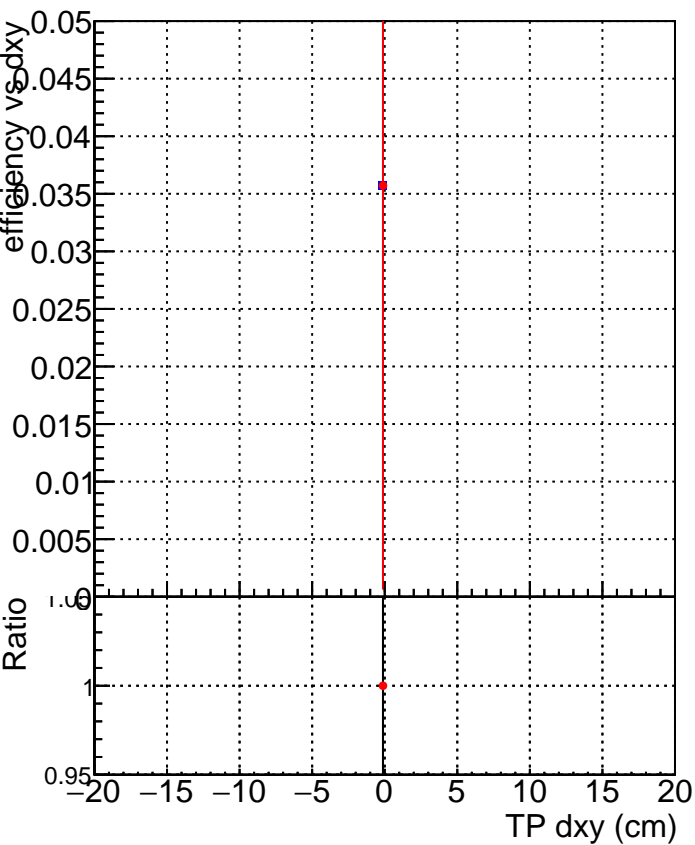

**Efficiency vs Dxy**

**fake+duplicates vs dxy**

**Efficiency vs Dz**

Legend for Efficiency vs Dz plot:

- DQM\_old (grey square)
- DQM\_V0001\_R000000001\_Global\_CMSSW\_X\_Y\_Z\_RECO (red circle)