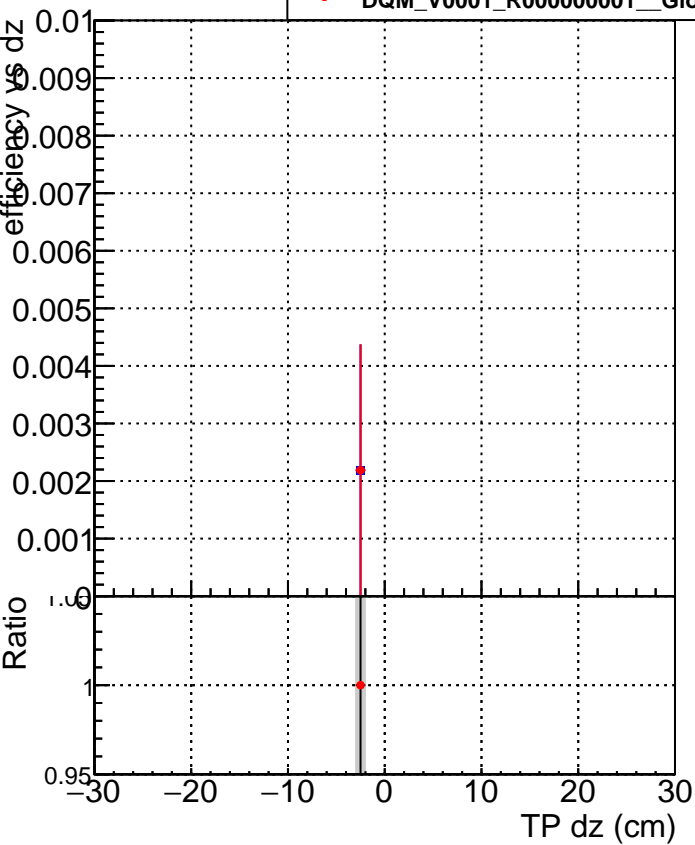

**Efficiency vs Dxy**

**fake+duplicates vs dxy**

**Efficiency vs Dz**

Legend for Efficiency vs Dz plot:

- DQM\_old (grey square)
- DQM\_V0001\_R000000001\_Global\_CMSSW\_X\_Y\_Z\_RECO (red circle)