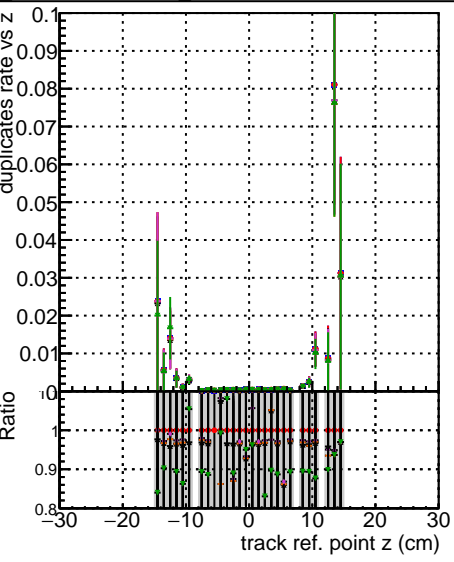

Fake rate vs vertpos**Duplicates Rate vs vertpos****Pileup rate vs vertpos**

Legend for all plots: **DOM original** (black), **original vector 1000evt** (blue), **original 1000evt** (red), **EDCOK SORTRZZ 1000evt** (green), **EDCOK SORTRZZ TESTOUTLIER4 1000evt** (magenta).

Fake rate vs**Fake rate vs. sim PV z****Duplicates Rate vs sim PV z****Pileup rate vs. sim PV z**