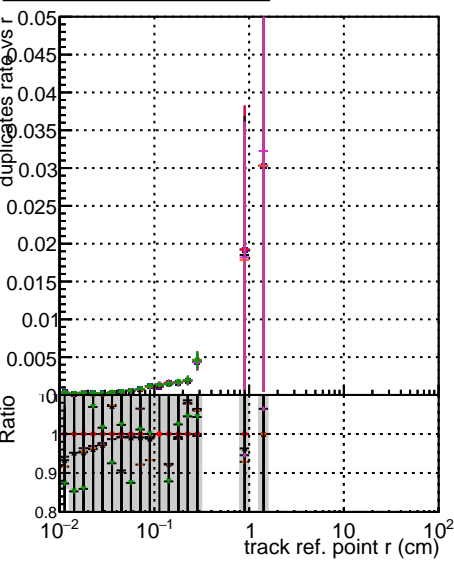

Fake rate vs vertpos**Duplicates Rate vs vertpos****Pileup rate vs vertpos**

Legend for all plots: **DOM original** (black), **original vector 1000evt** (blue), **original 1000evt** (red), **EDCOK SORTRZZ 1000evt** (green), **EDCOK SORTRZZ TESTOUTLIER4 1000evt** (magenta).

Fake rate vs**Fake rate vs. sim PV z****Duplicates Rate vs sim PV z****Pileup rate vs. sim PV z**