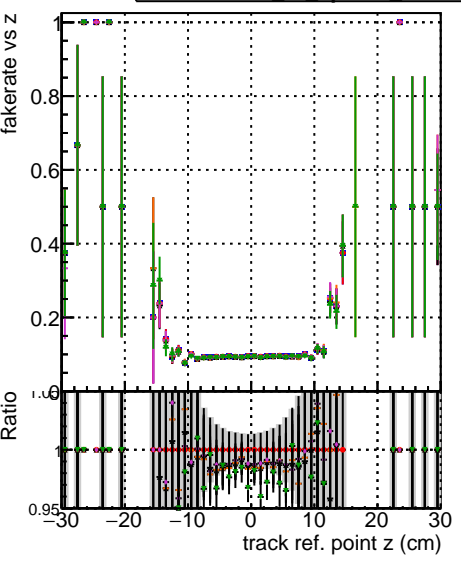

Fake rate vs vertpos**Duplicates Rate vs vertpos****Pileup rate vs vertpos**

Legend for all plots: **DOM original** (black), **original vector 1000evt** (blue), **original 1000evt** (red), **EDCOK SORTRZZ 1000evt** (green), **EDCOK SORTRZZ TESTOUTLIER4 1000evt** (magenta).

Fake rate vs**Fake rate vs. sim PV z****Duplicates Rate vs sim PV z****Pileup rate vs. sim PV z**