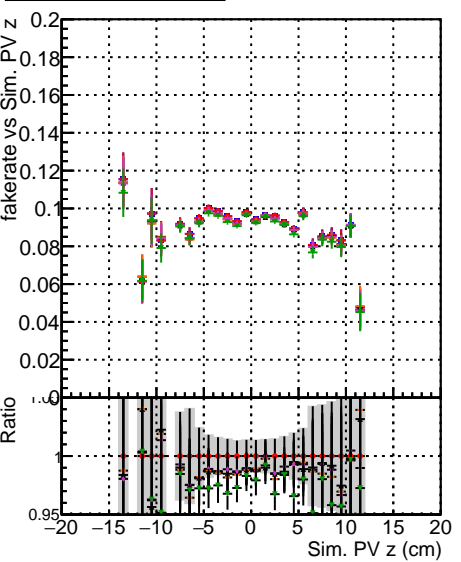

Fake rate vs vertpos**Duplicates Rate vs vertpos****Pileup rate vs vertpos**

Legend for all plots: **DOM original** (black), **original vector 1000evt** (blue), **original 1000evt** (red), **EDCOK SORTRZZ 1000evt** (green), **EDCOK SORTRZZ TESTOUTLIER4 1000evt** (magenta).

Fake rate vs**Fake rate vs. sim PV z****Duplicates Rate vs sim PV z****Pileup rate vs. sim PV z**