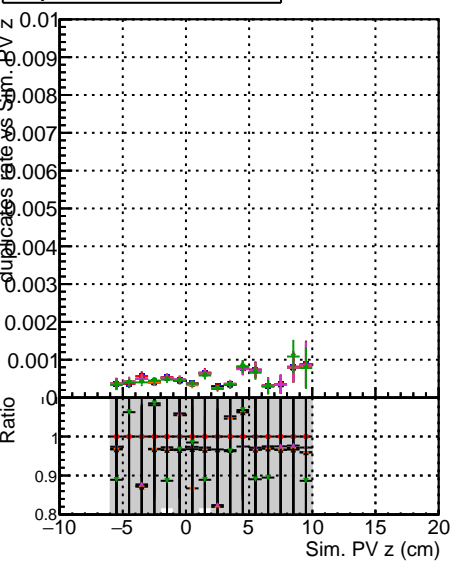

Fake rate vs vertpos**Duplicates Rate vs vertpos****Pileup rate vs vertpos**

Legend for all plots: **DOM original** (black), **original vector 1000evt** (blue), **original 1000evt** (red), **EDCOK SORTRZZ 1000evt** (green), **EDCOK SORTRZZ TESTOUTLIER4 1000evt** (magenta).

Fake rate vs**Fake rate vs. sim PV z****Duplicates Rate vs sim PV z****Pileup rate vs. sim PV z**