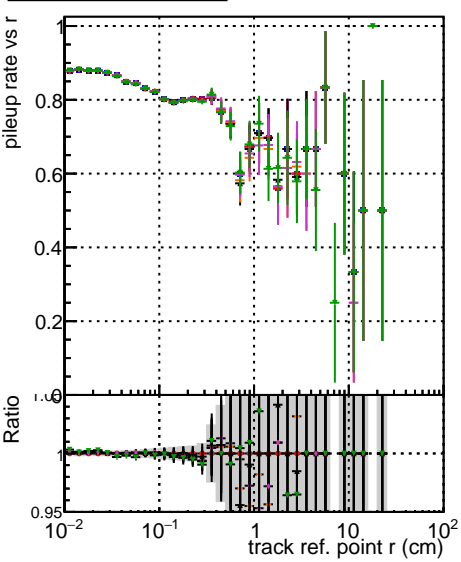

Fake rate vs vertpos**Duplicates Rate vs vertpos****Pileup rate vs vertpos**

Legend for all plots: **DOM original** (black), **original vector 1000evt** (blue), **original 1000evt** (red), **EDCOK SORTRZZ 1000evt** (green), **EDCOK SORTRZZ TESTOUTLIER4 1000evt** (magenta).

Fake rate vs**Fake rate vs. sim PV z****Duplicates Rate vs sim PV z****Pileup rate vs. sim PV z**