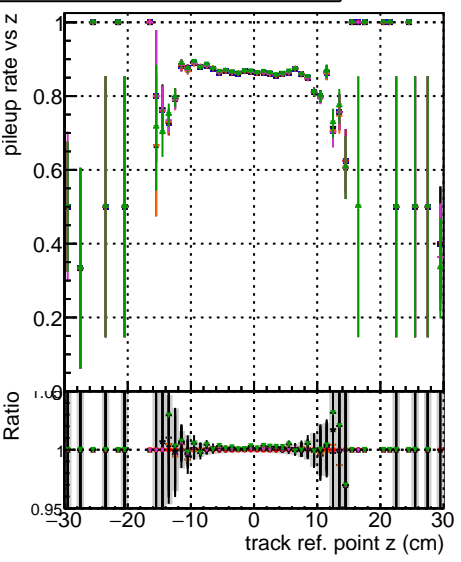

Fake rate vs vertpos**Duplicates Rate vs vertpos****Pileup rate vs vertpos**

Legend for all plots: **DOM original** (black), **original vector 1000evt** (blue), **original 1000evt** (red), **EDCOK SORTRZZ 1000evt** (green), **EDCOK SORTRZZ TESTOUTLIER4 1000evt** (magenta).

Fake rate vs**Fake rate vs. sim PV z****Duplicates Rate vs sim PV z****Pileup rate vs. sim PV z**