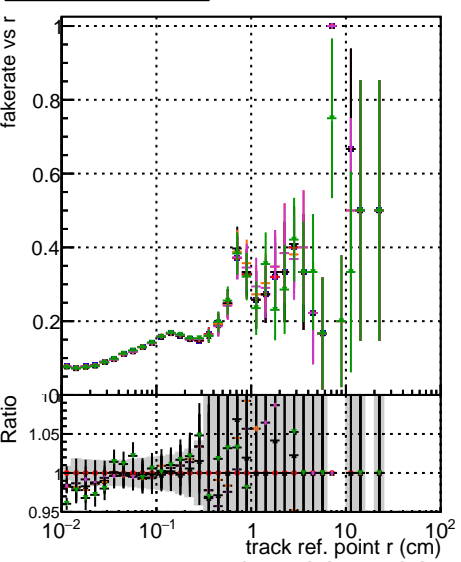

Fake rate vs vertpos**Duplicates Rate vs vertpos****Pileup rate vs vertpos**

Legend for all plots: **DOM original** (black), **original vector 1000evt** (blue), **original 1000evt** (red), **EDCOK SORTRZZ 1000evt** (green), **EDCOK SORTRZZ TESTOUTLIER4 1000evt** (magenta).

Fake rate vs**Fake rate vs. sim PV z****Duplicates Rate vs sim PV z****Pileup rate vs. sim PV z**