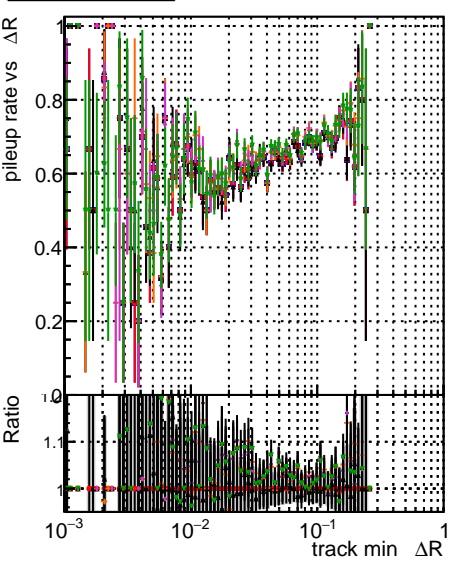

Fake rate vs dr

Duplicates Rate vs dr

Pileup rate vs dr

Legend: DOM (blue), original (black), originalvector (green), 1000evt (red), 10000evt (magenta), 100000evt (cyan), 1000000evt (yellow), UT3 (grey)

Fake rate vs ΔR(track, jet)

Duplicates Rate vs ΔR(track, jet)

Pileup rate vs ΔR(track, jet)

Fake rate vs PU

Duplicates Rate vs PU

Pileup rate vs PU