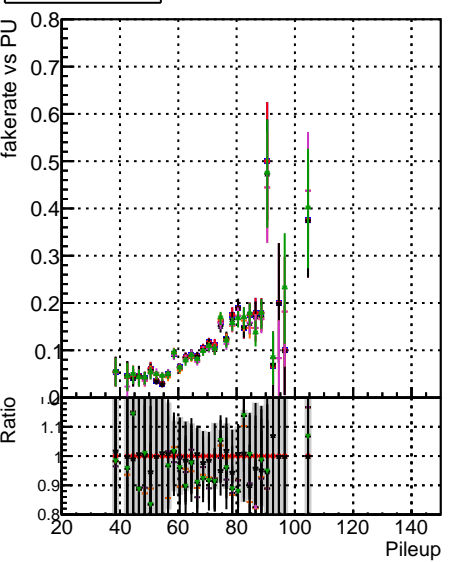

Fake rate vs dr

Duplicates Rate vs dr

Pileup rate vs dr

Legend: DOM (blue), original (black), originalvector (green), 1000evt (red), 10000evt (magenta), 100000evt (cyan), 1000000evt (yellow), UT3 (grey)

Fake rate vs ΔR(track, jet)

Duplicates Rate vs ΔR(track, jet)

Pileup rate vs ΔR(track, jet)

Fake rate vs PU

Duplicates Rate vs PU

Pileup rate vs PU