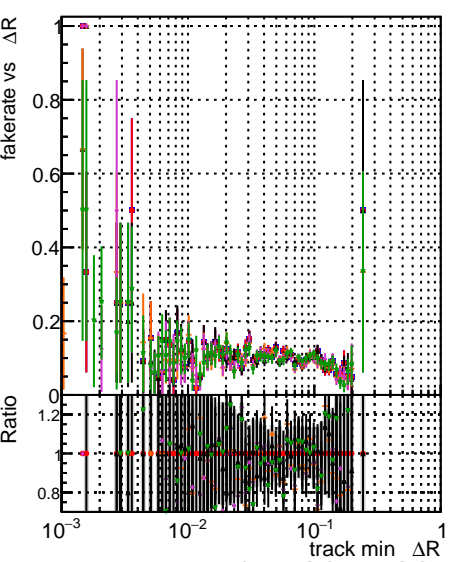

Fake rate vs dr

Duplicates Rate vs dr

Pileup rate vs dr

Legend: DOM (blue), original (black), originalvector (green), 1000evt (red), 10000evt (magenta), 100000evt (cyan), 1000000evt (yellow), UT3 (grey)

Fake rate vs ΔR(track, jet)

Duplicates Rate vs ΔR(track, jet)

Pileup rate vs ΔR(track, jet)

Fake rate vs PU

Duplicates Rate vs PU

Pileup rate vs PU