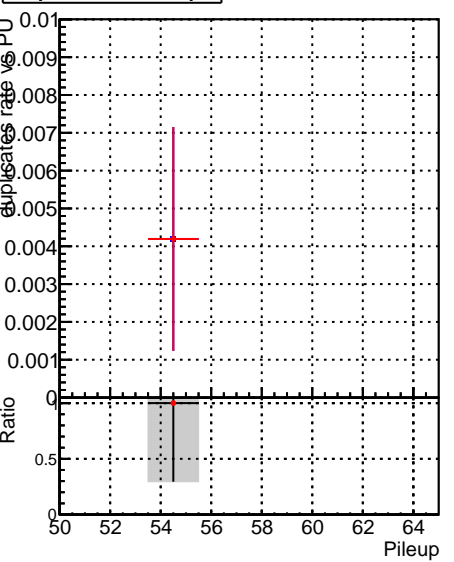

Fake rate vs dr

Duplicates Rate vs dr

Pileup rate vs dr

Legend: DOM (blue), original (black), originalvector (green), 1000evt (red), 10000evt (magenta), 100000evt (cyan), 1000000evt (yellow), UT3 (grey)

Fake rate vs ΔR(track, jet)

Duplicates Rate vs ΔR(track, jet)

Pileup rate vs ΔR(track, jet)

Fake rate vs PU

Duplicates Rate vs PU

Pileup rate vs PU