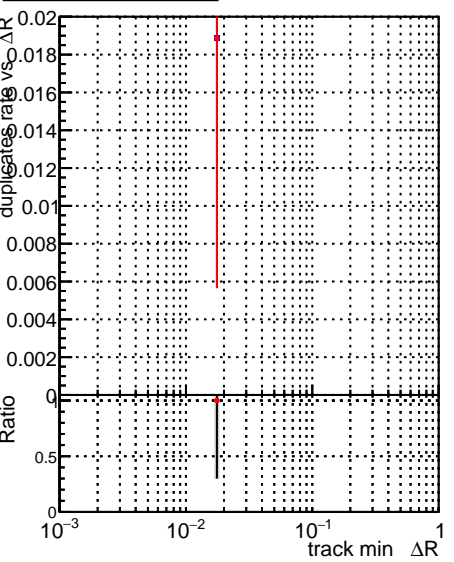

Fake rate vs dr

Duplicates Rate vs dr

Pileup rate vs dr

Legend: DOM (blue), original (black), originalvector (green), 1000evt (red), 10000evt (magenta), 100000evt (cyan), 1000000evt (yellow), UT3 (grey)

Fake rate vs ΔR(track, jet)

Duplicates Rate vs ΔR(track, jet)

Pileup rate vs ΔR(track, jet)

Fake rate vs PU

Duplicates Rate vs PU

Pileup rate vs PU