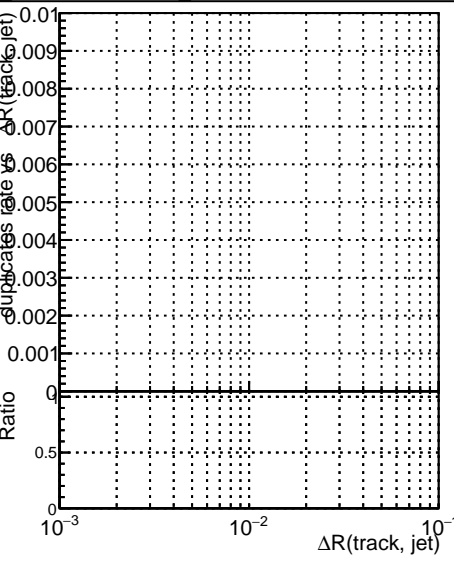

Fake rate vs dr

Duplicates Rate vs dr

Pileup rate vs dr

Legend: DOM (blue), original (black), originalvector (green), 1000evt (red), 10000evt (magenta), 100000evt (cyan), 1000000evt (yellow), UT3 (grey)

Fake rate vs ΔR(track, jet)

Duplicates Rate vs ΔR(track, jet)

Pileup rate vs ΔR(track, jet)

Fake rate vs PU

Duplicates Rate vs PU

Pileup rate vs PU