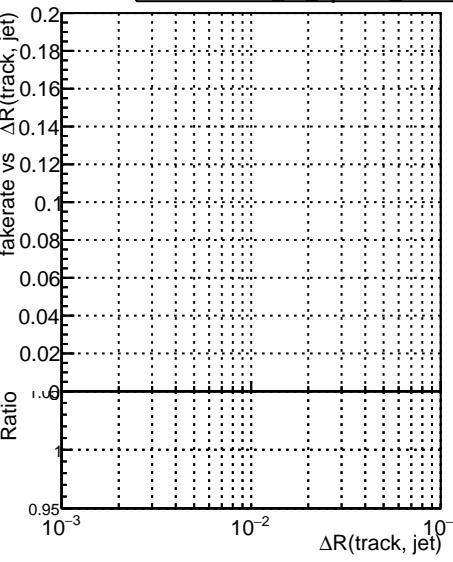

Fake rate vs dr

Duplicates Rate vs dr

Pileup rate vs dr

Legend: DOM (blue), original (black), originalvector (green), 1000evt (red), 10000evt (magenta), 100000evt (cyan), 1000000evt (yellow), UT3 (grey)

Fake rate vs ΔR(track, jet)

Duplicates Rate vs ΔR(track, jet)

Pileup rate vs ΔR(track, jet)

Fake rate vs PU

Duplicates Rate vs PU

Pileup rate vs PU