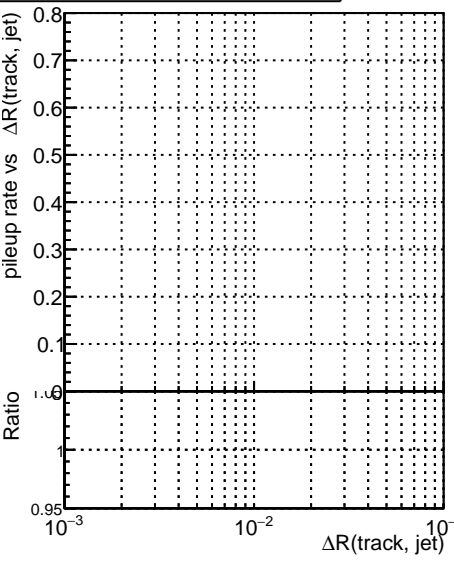

Fake rate vs dr

Duplicates Rate vs dr

Pileup rate vs dr

Legend: DOM (blue), original (black), originalvector (green), 1000evt (red), 10000evt (magenta), 100000evt (cyan), 1000000evt (yellow), UT3 (grey)

Fake rate vs ΔR(track, jet)

Duplicates Rate vs ΔR(track, jet)

Pileup rate vs ΔR(track, jet)

Fake rate vs PU

Duplicates Rate vs PU

Pileup rate vs PU