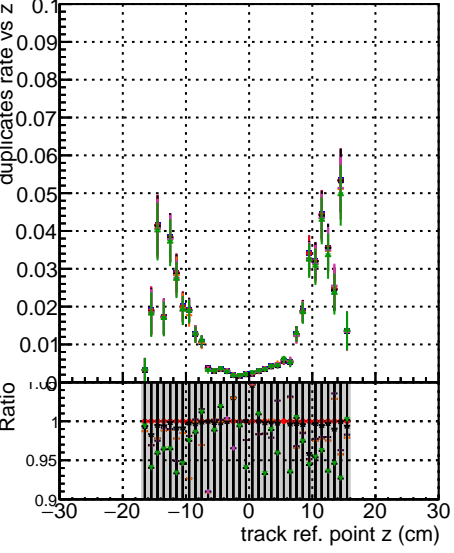

Fake rate vs vertpos**Duplicates Rate vs vertpos****Pileup rate vs vertpos**

Legend: DOM (black), original (red), originalvector (green), 1000evt (blue), 2000evt (magenta), 5000evt (cyan), 10000evt (yellow), UT3 (purple).
Fake rate vs vertpos **Duplicates Rate vs vertpos** **Pileup rate vs vertpos**

**Fake rate vs. sim PV z****Duplicates Rate vs sim PV z****Pileup rate vs. sim PV z**