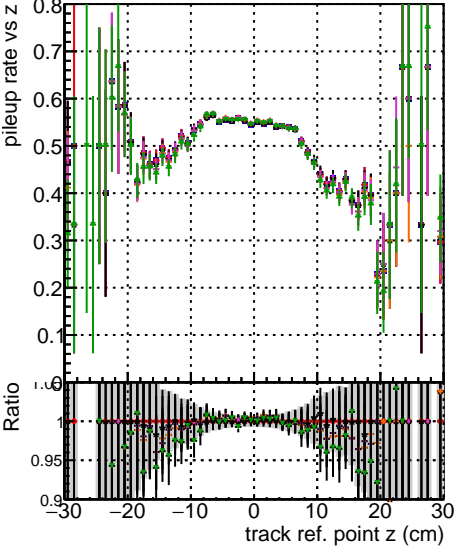

Fake rate vs vertpos**Duplicates Rate vs vertpos****Pileup rate vs vertpos**

Legend: DOM (black), original (red), originalvector (green), 1000evt (blue), 2000evt (magenta), 5000evt (cyan), 10000evt (yellow), UT3 (purple).
Fake rate vs vertpos **Duplicates Rate vs vertpos** **Pileup rate vs vertpos**

**Fake rate vs. sim PV z****Duplicates Rate vs sim PV z****Pileup rate vs. sim PV z**