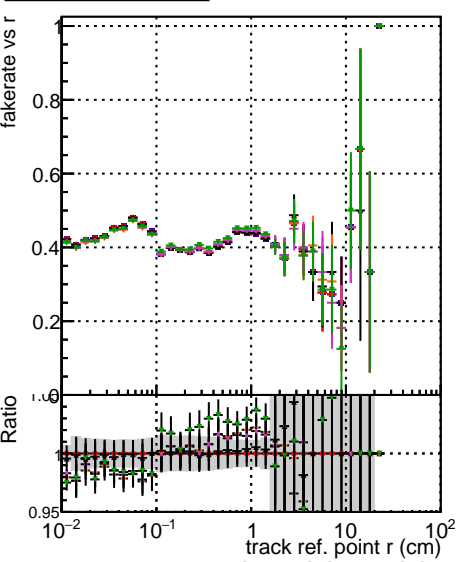

Fake rate vs vertpos**Duplicates Rate vs vertpos****Pileup rate vs vertpos**

Legend: DOM (black), original (red), originalvector (green), 1000evt (blue), 2000evt (magenta), 5000evt (cyan), 10000evt (yellow), UT3 (purple).
Fake rate vs vertpos **Duplicates Rate vs vertpos** **Pileup rate vs vertpos**

**Fake rate vs. sim PV z****Duplicates Rate vs sim PV z****Pileup rate vs. sim PV z**