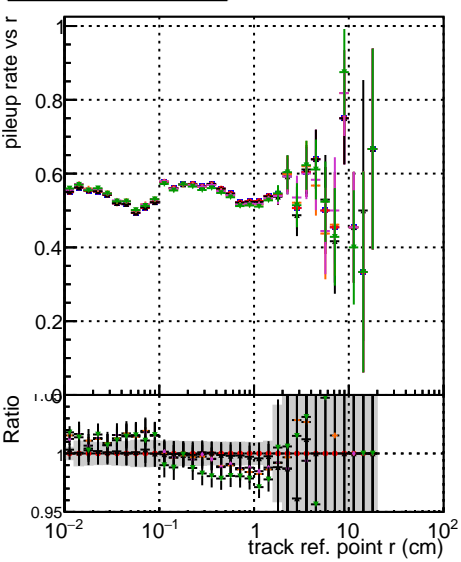

Fake rate vs vertpos**Duplicates Rate vs vertpos****Pileup rate vs vertpos**

Legend: DOM (black), original (red), originalvector (green), 1000evt (blue), 2000evt (magenta), 5000evt (cyan), 10000evt (yellow), UT3 (purple).
Fake rate vs vertpos **Duplicates Rate vs vertpos** **Pileup rate vs vertpos**

**Fake rate vs. sim PV z****Duplicates Rate vs sim PV z****Pileup rate vs. sim PV z**