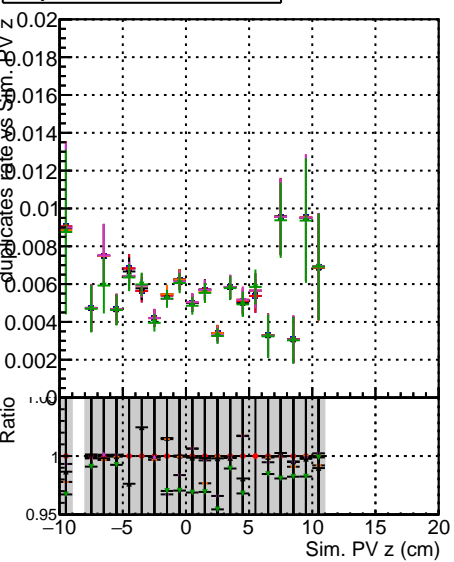

Fake rate vs vertpos**Duplicates Rate vs vertpos****Pileup rate vs vertpos**

Legend: DOM (black), original (red), originalvector (green), 1000evt (blue), 2000evt (magenta), 5000evt (cyan), 10000evt (yellow), UT3 (purple).
Fake rate vs vertpos **Duplicates Rate vs vertpos** **Pileup rate vs vertpos**

**Fake rate vs. sim PV z****Duplicates Rate vs sim PV z****Pileup rate vs. sim PV z**