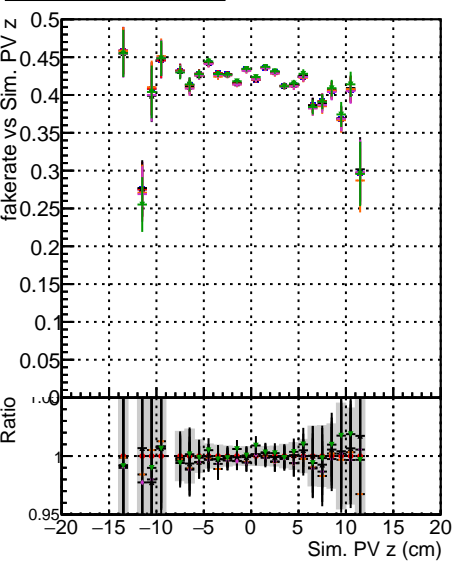

Fake rate vs vertpos**Duplicates Rate vs vertpos****Pileup rate vs vertpos**

Legend: DOM (black), original (red), originalvector (green), 1000evt (blue), 2000evt (magenta), 5000evt (cyan), 10000evt (yellow), UT3 (purple).
Fake rate vs vertpos **Duplicates Rate vs vertpos** **Pileup rate vs vertpos**

**Fake rate vs. sim PV z****Duplicates Rate vs sim PV z****Pileup rate vs. sim PV z**