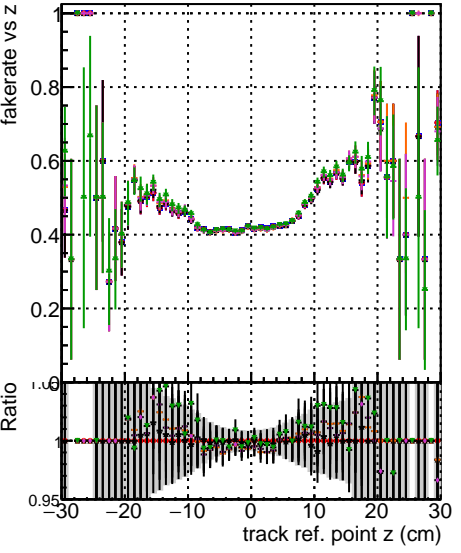

Fake rate vs vertpos**Duplicates Rate vs vertpos****Pileup rate vs vertpos**

Legend: DOM (black), original (red), originalvector (green), 1000evt (blue), 2000evt (magenta), 5000evt (cyan), 10000evt (yellow), UT3 (purple).
Fake rate vs vertpos **Duplicates Rate vs vertpos** **Pileup rate vs vertpos**

**Fake rate vs. sim PV z****Duplicates Rate vs sim PV z****Pileup rate vs. sim PV z**