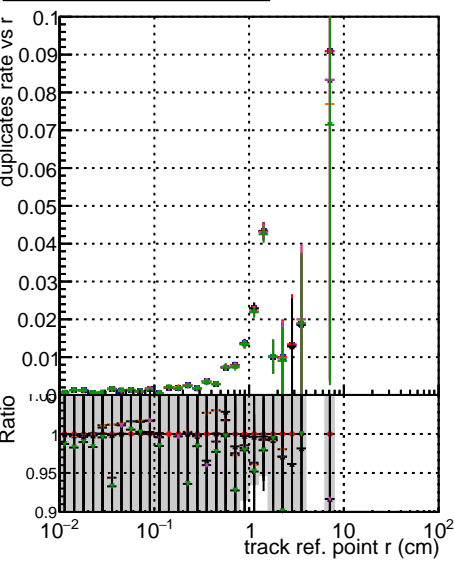

Fake rate vs vertpos**Duplicates Rate vs vertpos****Pileup rate vs vertpos**

Legend: DOM (black), original (red), originalvector (green), 1000evt (blue), 2000evt (magenta), 5000evt (cyan), 10000evt (yellow), UT3 (purple).
Fake rate vs vertpos **Duplicates Rate vs vertpos** **Pileup rate vs vertpos**

**Fake rate vs. sim PV z****Duplicates Rate vs sim PV z****Pileup rate vs. sim PV z**