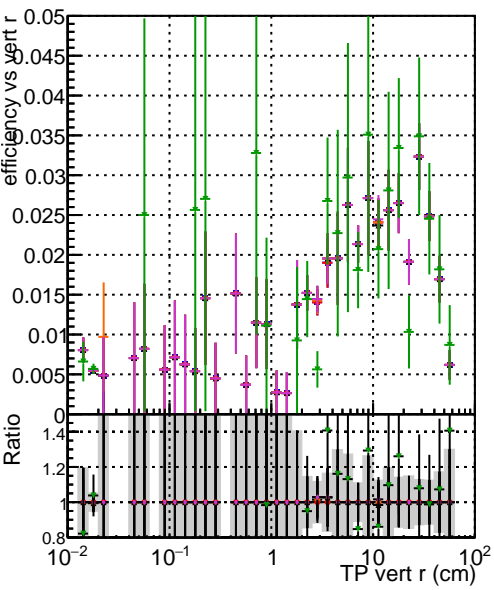

Efficiency vs vertpos

- BQM original original vector 1000evt
- BQM fitted 4 1000evt
- BQM fitted 5 1000evt
- BQM fitted cpeOK SORTZZ 1000evt
- BQM fitted cpeOK SORTZZ TESTOUTLIER 1000evt

Efficiency vs vert z

Efficiency vs. sim PV z