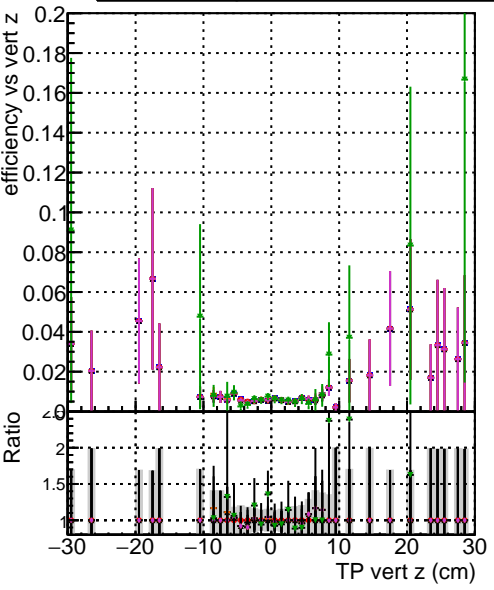

Efficiency vs vertpos

- BQM original original vector 1000evt
- BQM fitted 4 1000evt
- BQM fitted 5 1000evt
- BQM fitted cpeOK SORTZZ 1000evt
- BQM fitted cpeOK SORTZZ TESTOUTLIER 1000evt

Efficiency vs vert z

Efficiency vs. sim PV z