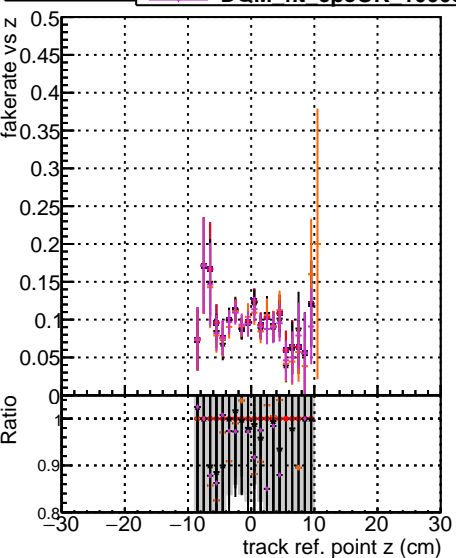

Fake rate vs vertpos**Duplicates Rate vs vertpos****Pileup rate vs vertpos**

— DOM original original vector 1000evt
— DOM hit track 1000evt
— DOM hit OK 1000evt
— DOM hit OK 1000evt

Fake rate vs**Fake rate vs. sim PV z****Duplicates Rate vs sim PV z****Pileup rate vs. sim PV z**