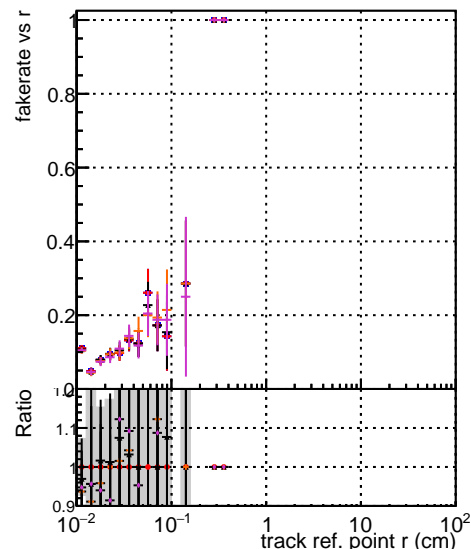

Fake rate vs vertpos**Duplicates Rate vs vertpos****Pileup rate vs vertpos**

— DOM original original vector 1000evt
— DOM hit track 1000evt
— DOM hit OK 1000evt
— DOM hit OK 1000evt

Fake rate vs**Fake rate vs. sim PV z****Duplicates Rate vs sim PV z****Pileup rate vs. sim PV z**