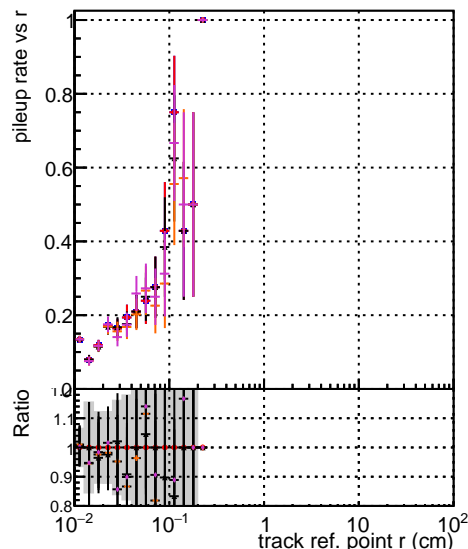

Fake rate vs vertpos**Duplicates Rate vs vertpos****Pileup rate vs vertpos**

— DOM original original vector 1000evt
— DOM hit track 1000evt
— DOM hit OK 1000evt
— DOM hit OK 1000evt

Fake rate vs**Fake rate vs. sim PV z****Duplicates Rate vs sim PV z****Pileup rate vs. sim PV z**