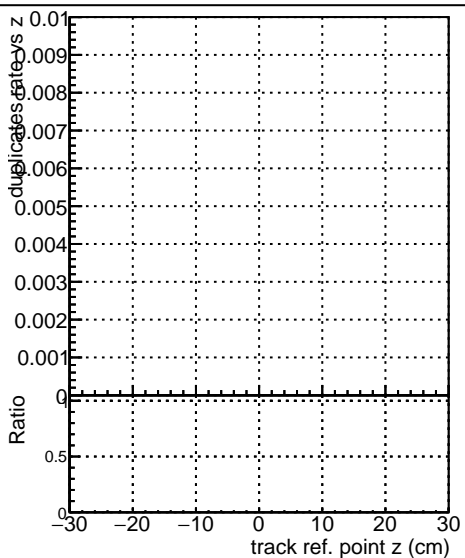

Fake rate vs vertpos**Duplicates Rate vs vertpos****Pileup rate vs vertpos**

— DOM original original vector 1000evt
— DOM hit track 1000evt
— DOM hit OK 1000evt
— DOM hit OK 1000evt

Fake rate vs**Fake rate vs. sim PV z****Duplicates Rate vs sim PV z****Pileup rate vs. sim PV z**