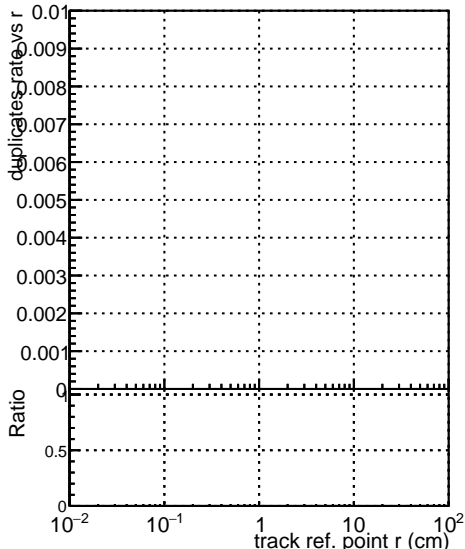

Fake rate vs vertpos**Duplicates Rate vs vertpos****Pileup rate vs vertpos**

— DOM original original vector 1000evt
— DOM hit track 1000evt
— DOM hit OK 1000evt
— DOM hit OK 1000evt

Fake rate vs**Fake rate vs. sim PV z****Duplicates Rate vs sim PV z****Pileup rate vs. sim PV z**