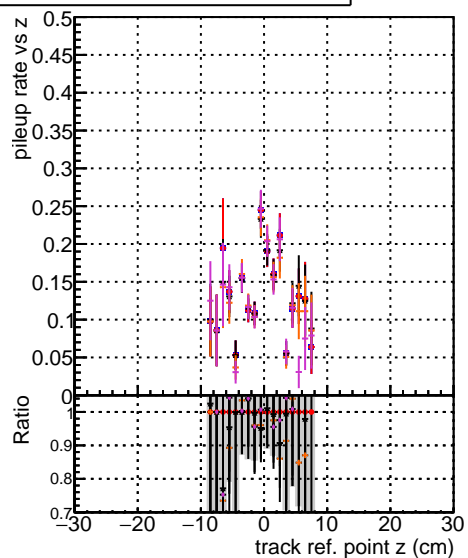

Fake rate vs vertpos**Duplicates Rate vs vertpos****Pileup rate vs vertpos**

— DOM original original vector 1000evt
— DOM hit track 1000evt
— DOM hit OK 1000evt
— DOM hit OK 1000evt

Fake rate vs**Fake rate vs. sim PV z****Duplicates Rate vs sim PV z****Pileup rate vs. sim PV z**