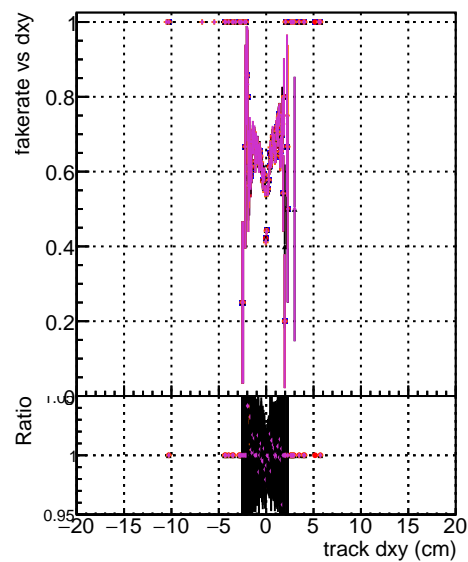

**Fake rate vs dxy****Duplicates Rate vs Dxy****Pileup rate vs dxy**
**Fake rate vs dz**

Blue line with circles	DOM original
Red line with squares	original vector_1000evt
Green line with triangles	original vector_10000evt
Orange line with diamonds	original vector_100000evt
Purple line with stars	fill Upack_1000evt