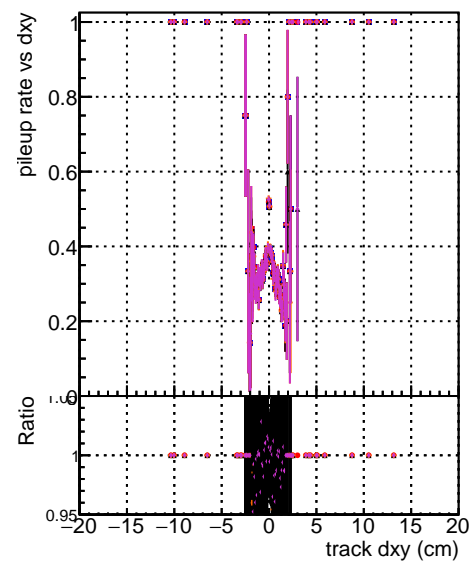

**Fake rate vs dxy****Duplicates Rate vs Dxy****Pileup rate vs dxy**
**Fake rate vs dz**

Blue line with circles	DOM original
Red line with squares	original vector_1000evt
Green line with triangles	original vector_10000evt
Orange line with diamonds	original vector_100000evt
Purple line with stars	fill Upack_1000evt