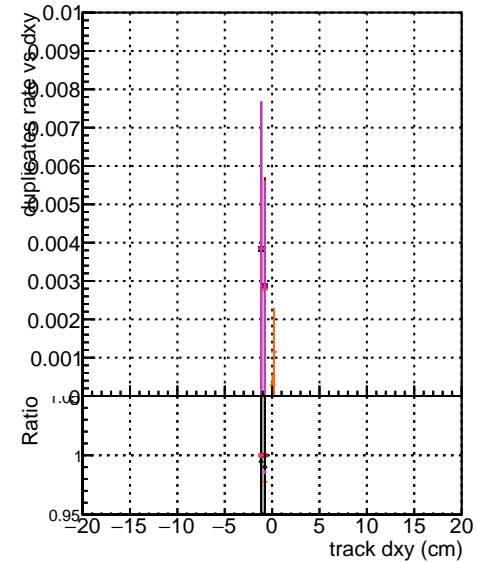

**Fake rate vs dxy****Duplicates Rate vs Dxy****Pileup rate vs dxy**
**Fake rate vs dz**

Blue line with circles	DOM original
Red line with squares	original vector_1000evt
Green line with triangles	original vector_10000evt
Orange line with diamonds	original vector_100000evt
Purple line with stars	fill Upack_1000evt