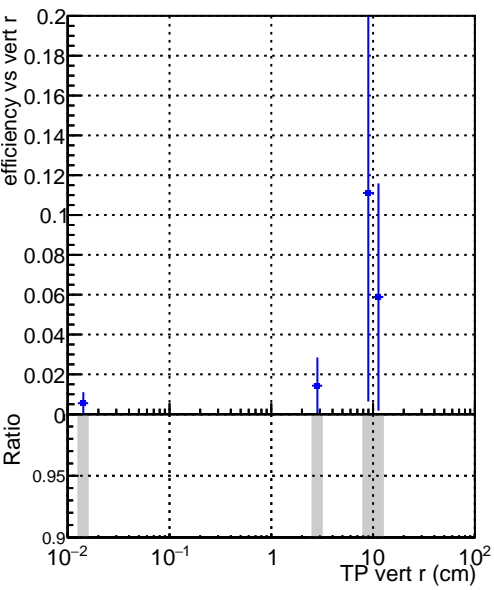

Efficiency vs vertpos

Efficiency vs TP vert z (cm) DQM_V0001_R000000001_Global_CMSSW_X_Y_Z_RECO

Efficiency vs. sim PV z