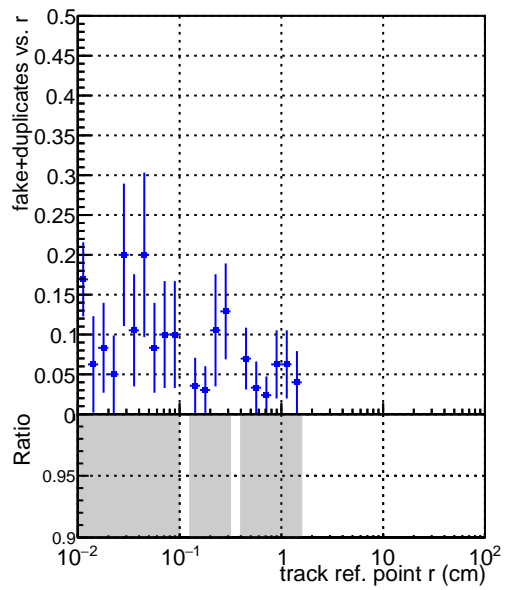

Efficiency vs vertpos**fake+duplicates vs vert r****Efficiency vs vert z** DQM_V0001_R000000001_Global_CMSSW_X_Y_Z_RECO**Efficiency vs. sim PV z****fake+duplicates vs Sim. PV z**