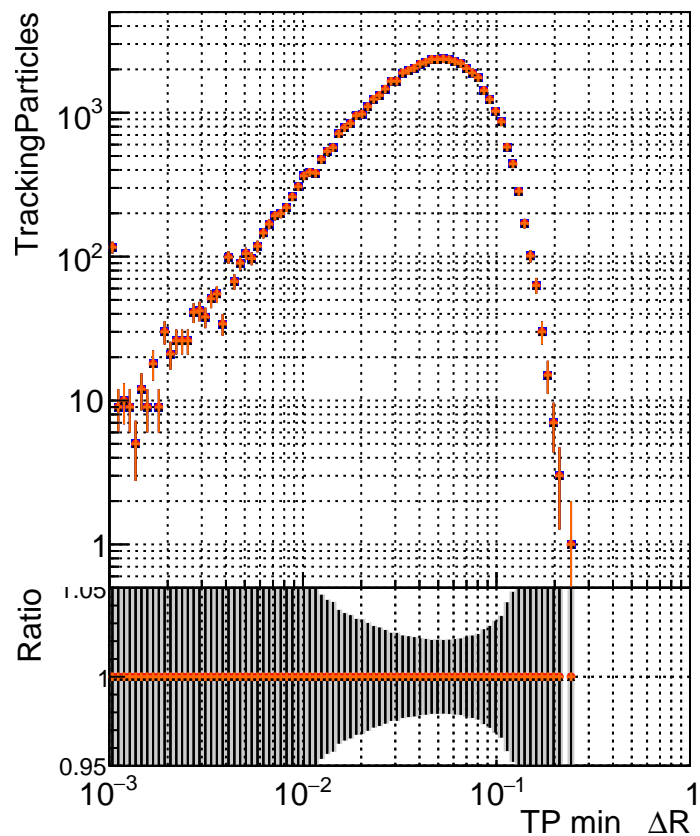

N of simulated tracks vs dR

N of associated tracks (simToReco) vs dR

N of simulated tracks

- DQM_CKFFit_1000evt
- DQM_CKFREFit_1000evt
- ▲ DQM_MkFitREFit_1000evt
- ◆ DQM_TESTOLHIT_POS