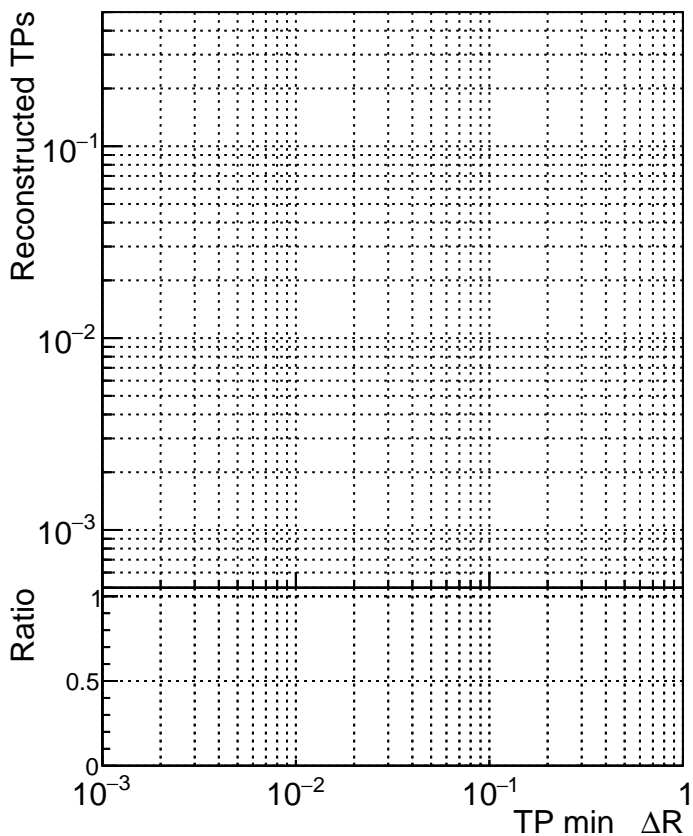

N of simulated tracks vs dR

N of associated tracks (simToReco) vs dR

N of simulated tracks

- DQM_CKFFit_1000evt
- DQM_CKFREFit_1000evt
- ▲ DQM_MkFitREFit_1000evt
- ◆ DQM_TESTOLHIT_POS