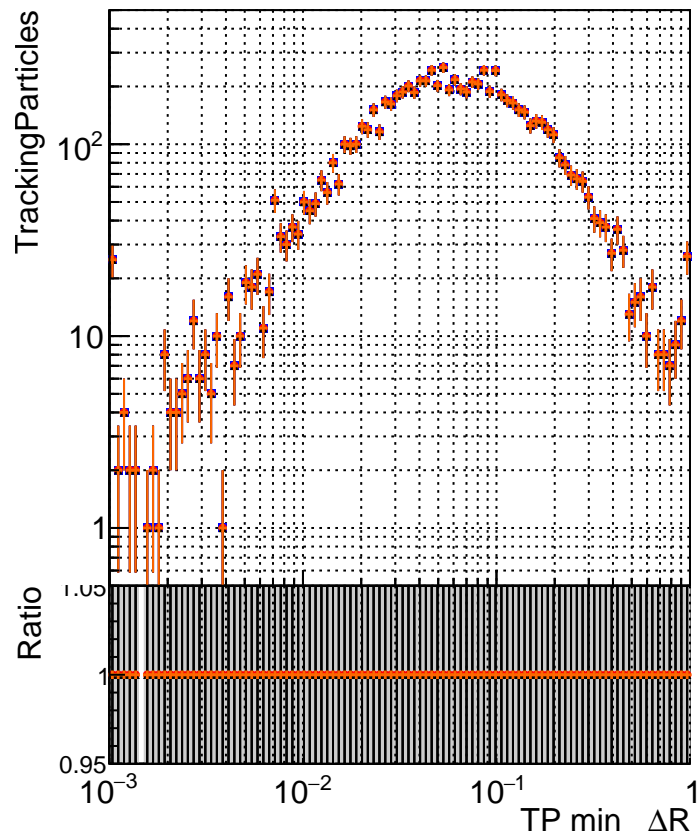

N of simulated tracks vs dR

N of associated tracks (simToReco) vs dR

N of simulated tracks

- DQM_CKFFit_1000evt
- DQM_CKFREFit_1000evt
- ▲ DQM_MkFitREFit_1000evt
- ◆ DQM_TESTOLHIT_POS