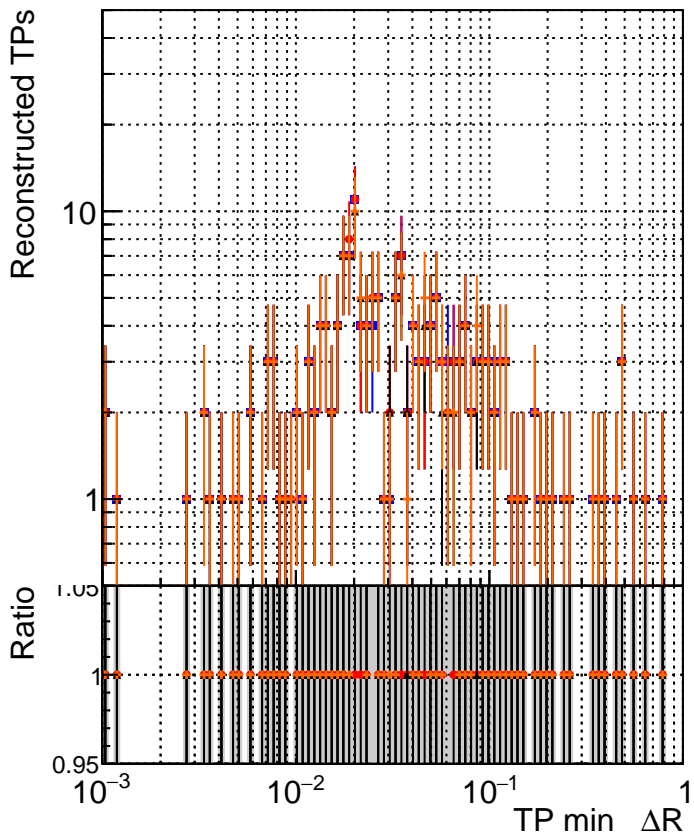

N of simulated tracks vs dR

N of associated tracks (simToReco) vs dR

N of simulated tracks

- DQM_CKFFit_1000evt
- DQM_CKFREFit_1000evt
- ▲ DQM_MkFitREFit_1000evt
- ◆ DQM_TESTOLHIT_POS