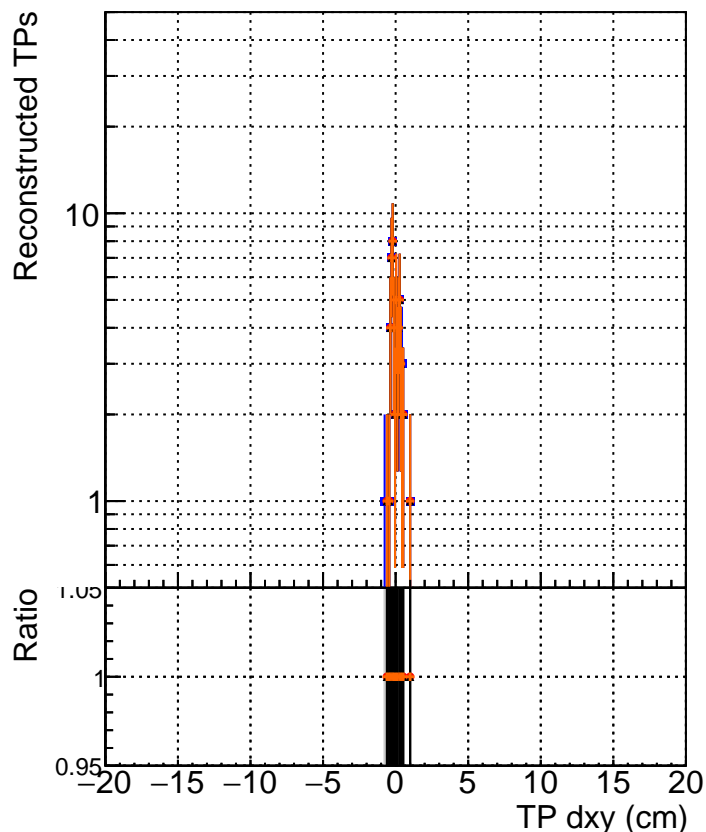

N of simulated tracks vs dxy

N of associated tracks (simToReco) vs dxy

N of simulated track

- DQM_CKFFit_1000evt
- DQM_CKFREFit_1000evt
- ▲ DQM_MkFitREFit_1000evt
- ◆ DQM_TESTOLHIT_POS