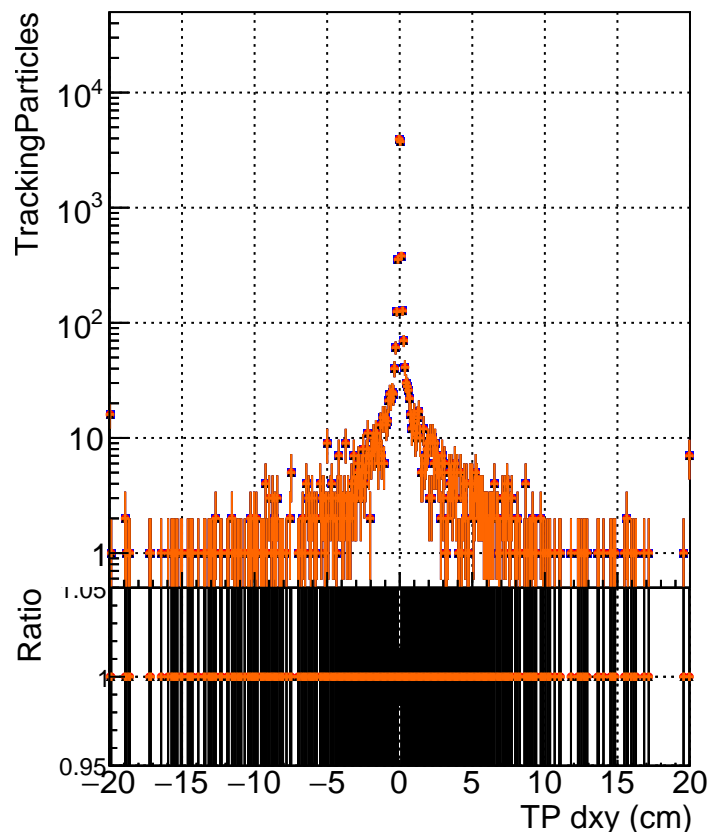

N of simulated tracks vs dxy

N of associated tracks (simToReco) vs dxy

N of simulated track

- DQM_CKFFit_1000evt
- DQM_CKFREFit_1000evt
- ▲ DQM_MkFitREFit_1000evt
- ◆ DQM_TESTOLHIT_POS