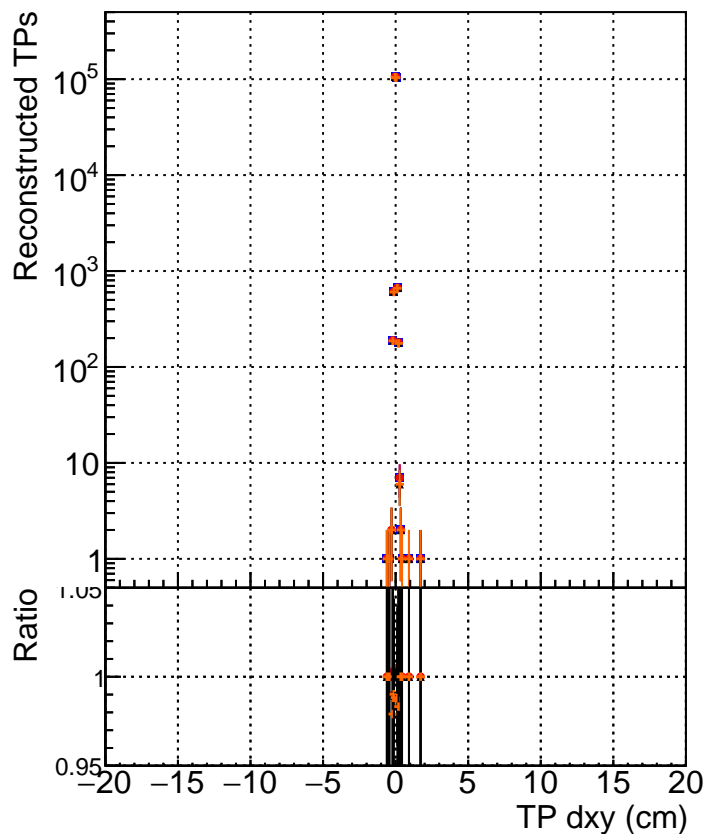

N of simulated tracks vs dxy

N of associated tracks (simToReco) vs dxy

N of simulated track

- DQM_CKFFit_1000evt
- DQM_CKFREFit_1000evt
- ▲— DQM_MkFitREFit_1000evt
- ◆— DQM_TESTOLHIT_POS