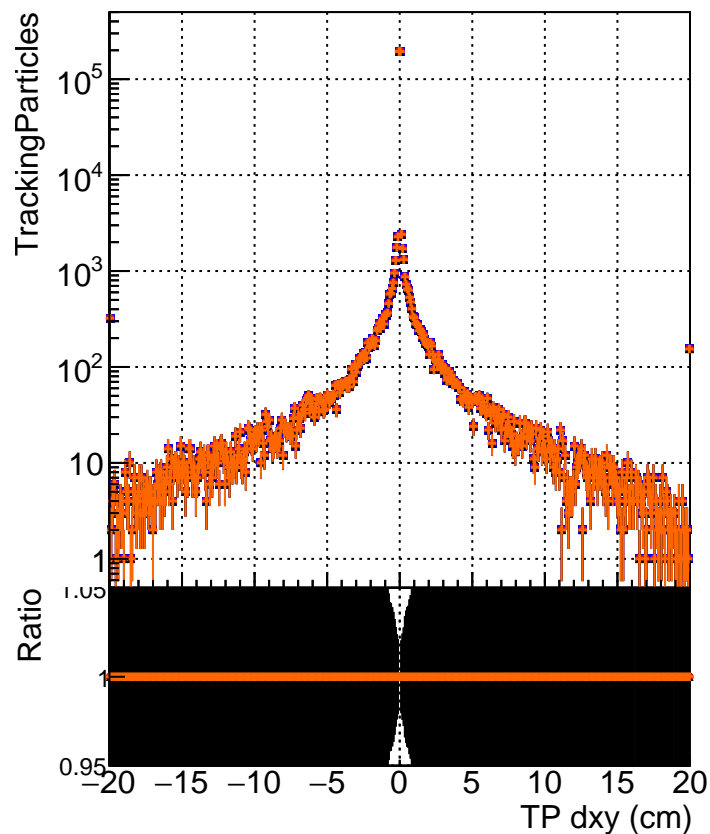

N of simulated tracks vs dxy

N of associated tracks (simToReco) vs dxy

N of simulated track

- DQM_CKFFit_1000evt
- DQM_CKFREFit_1000evt
- ▲— DQM_MkFitREFit_1000evt
- ◆— DQM_TESTOLHIT_POS