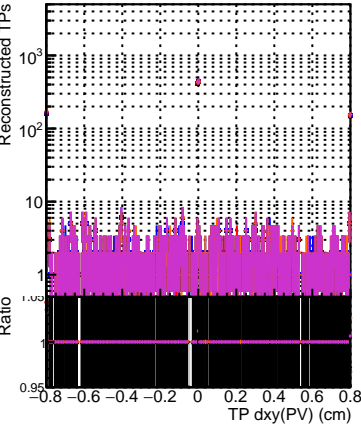

N of simulated tracks vs dxy(PV)

N of associated tracks (simToReco) vs dxy(PV)

N of sim

N of simulated tracks vs dz(PV)

N of associated tracks (simToReco) vs dz(PV)

N of simulated tracks vs dz(PV)

N of associated tracks (simToReco) vs dz(PV)

- DQM_CKFFit_1000evt
- DQM_CKFREFit_1000evt
- DQM_MkFitREFit_1000evt
- DQM_TESTOLHIT_1000evt
- DQM_TESTOLHIT_1000evt-50000t