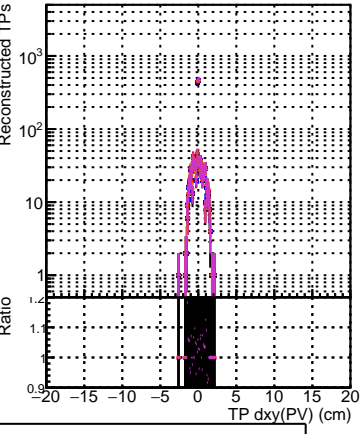

N of simulated tracks vs dxy(PV)

N of associated tracks (simToReco) vs dxy(PV)

N of sim

N of simulated tracks vs dz(PV)

N of associated tracks (simToReco) vs dz(PV)

N of simulated tracks vs dz(PV)

N of associated tracks (simToReco) vs dz(PV)

- DQM_CKFFit_1000evt
- DQM_CKFREFit_1000evt
- DQM_MkFitREFit_1000evt
- DQM_TESTOLHIT_1000evt
- DQM_TESTOLHIT_1000evt-50000t