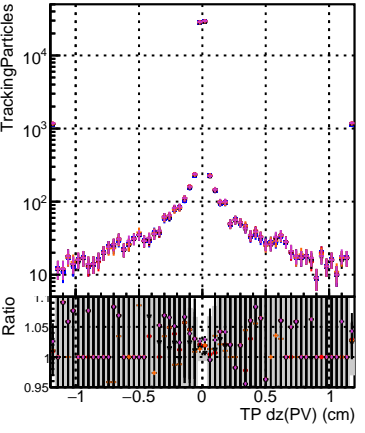

N of simulated tracks vs dxy(PV)

N of associated tracks (simToReco) vs dxy(PV)

N of sim

N of simulated tracks vs dz(PV)

N of associated tracks (simToReco) vs dz(PV)

N of simulated tracks vs dz(PV)

N of associated tracks (simToReco) vs dz(PV)

- DQM_CKFFit_1000evt
- DQM_CKFREFit_1000evt
- DQM_MkFitREFit_1000evt
- DQM_TESTOLHIT_1000evt
- DQM_TESTOLHIT_1000evt-50000t