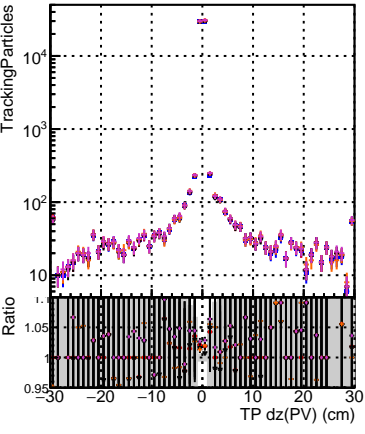

N of simulated tracks vs dxy(PV)

N of associated tracks (simToReco) vs dxy(PV)

N of sim

N of simulated tracks vs dz(PV)

N of associated tracks (simToReco) vs dz(PV)

N of simulated tracks vs dz(PV)

N of associated tracks (simToReco) vs dz(PV)

- DQM_CKFFit_1000evt
- DQM_CKFREFit_1000evt
- DQM_MkFitREFit_1000evt
- DQM_TESTOLHIT_1000evt
- DQM_TESTOLHIT_1000evt-50000t