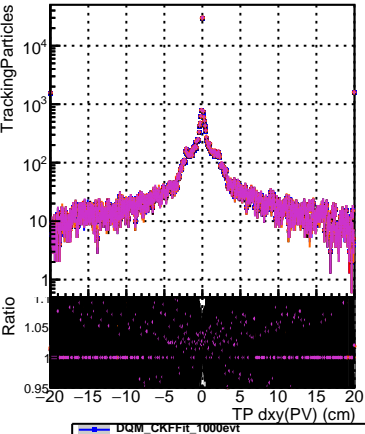

N of simulated tracks vs dxy(PV)

N of associated tracks (simToReco) vs dxy(PV)

N of sim

N of simulated tracks vs dz(PV)

N of associated tracks (simToReco) vs dz(PV)

N of simulated tracks vs dz(PV)

N of associated tracks (simToReco) vs dz(PV)

- DQM_CKFFit_1000evt
- DQM_CKFREFit_1000evt
- DQM_MkFitREFit_1000evt
- DQM_TESTOLHIT_1000evt
- DQM_TESTOLHIT_1000evt-50000t