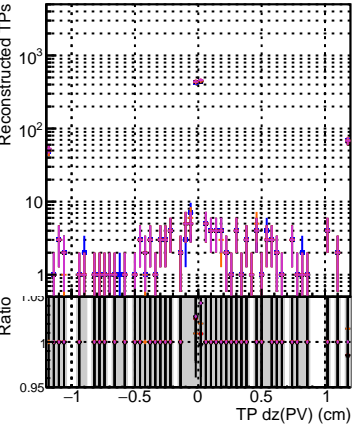

N of simulated tracks vs dxy(PV)

N of associated tracks (simToReco) vs dxy(PV)

N of sim

N of simulated tracks vs dz(PV)

N of associated tracks (simToReco) vs dz(PV)

N of simulated tracks vs dz(PV)

N of associated tracks (simToReco) vs dz(PV)

- DQM_CKFFit_1000evt
- DQM_CKFREFit_1000evt
- DQM_MkFitREFit_1000evt
- DQM_TESTOLHIT_1000evt
- DQM_TESTOLHIT_1000evt-50000t