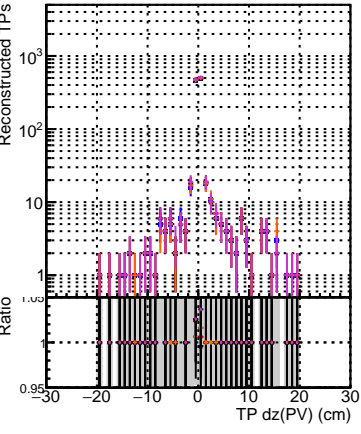

N of simulated tracks vs dxy(PV)

N of associated tracks (simToReco) vs dxy(PV)

N of sim

N of simulated tracks vs dz(PV)

N of associated tracks (simToReco) vs dz(PV)

N of simulated tracks vs dz(PV)

N of associated tracks (simToReco) vs dz(PV)

- DQM_CKFFit_1000evt
- DQM_CKFREFit_1000evt
- DQM_MkFitREFit_1000evt
- DQM_TESTOLHIT_1000evt
- DQM_TESTOLHIT_1000evt-50000t