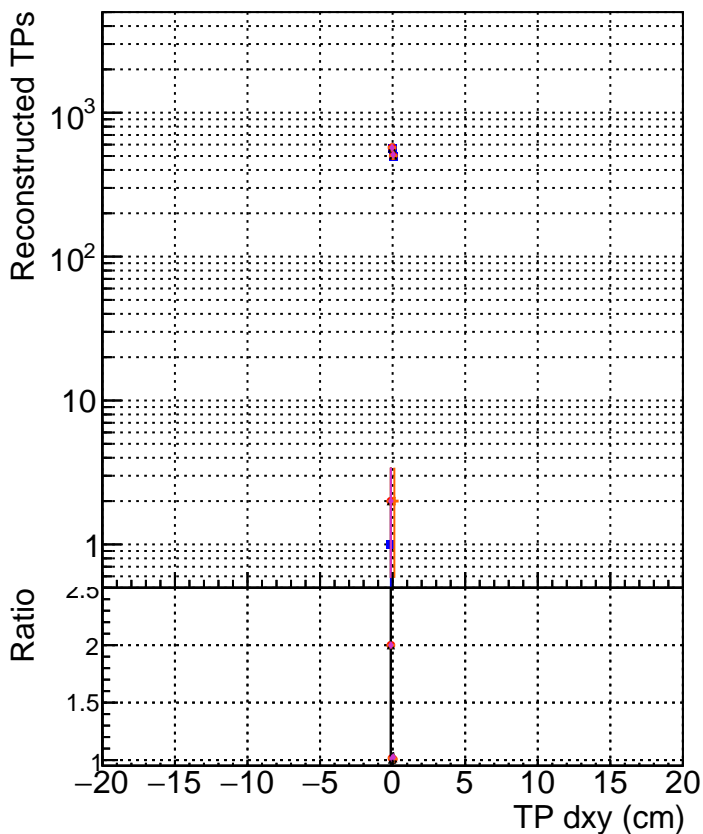

N of simulated tracks vs dxy

N of associated tracks (simToReco) vs dxy

N of simulated track

- DQM_CKFFit_1000evt
- DQM_CKFREFit_1000evt
- ▲ DQM_MkFitREFit_1000evt
- ◆ DQM_TESTOLHIT_1000evt
- ◇ DQM_TESTOLHIT_1000evt-50000t