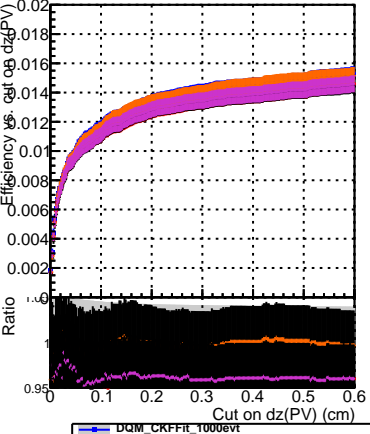

Efficiency vs. dz (PV)

Efficiency (tracking eff factorized out) vs. dz (PV)

Fake rat

- DQM_CKFFit_1000evt
- DQM_CKFREFit_1000evt
- DQM_MkFitREFit_1000evt
- DQM_TESTOLHIT_1000evt
- DQM_TESTOLHIT_1000evt-50000t