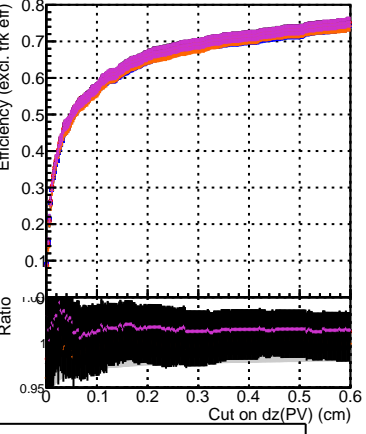

Efficiency vs. dz (PV)

Efficiency (tracking eff factorized out) vs. dz (PV)

Fake rat

- DQM_CKFFit_1000evt
- DQM_CKFREFit_1000evt
- DQM_MkFitREFit_1000evt
- DQM_TESTOLHIT_1000evt
- DQM_TESTOLHIT_1000evt-50000t