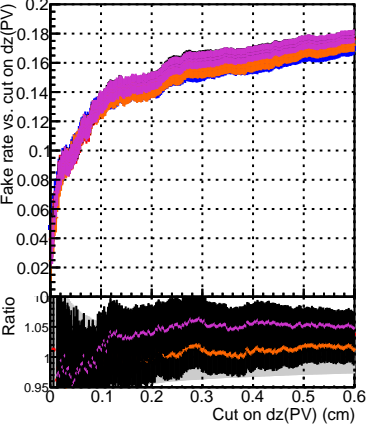

Efficiency vs. dz (PV)

Efficiency (tracking eff factorized out) vs. dz (PV)

Fake rat

- DQM_CKFFit_1000evt
- DQM_CKFREFit_1000evt
- DQM_MkFitREFit_1000evt
- DQM_TESTOLHIT_1000evt
- DQM_TESTOLHIT_1000evt-50000t