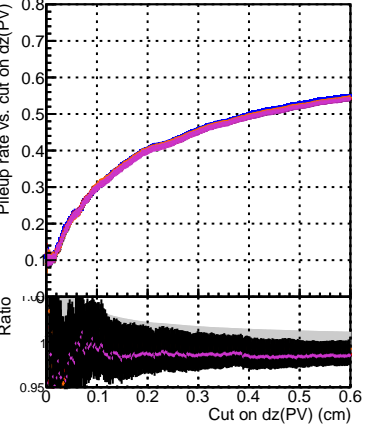

Efficiency vs. dz (PV)

Efficiency (tracking eff factorized out) vs. dz (PV)

Fake rat

- DQM_CKFFit_1000evt
- DQM_CKFREFit_1000evt
- DQM_MkFitREFit_1000evt
- DQM_TESTOLHIT_1000evt
- DQM_TESTOLHIT_1000evt-50000t