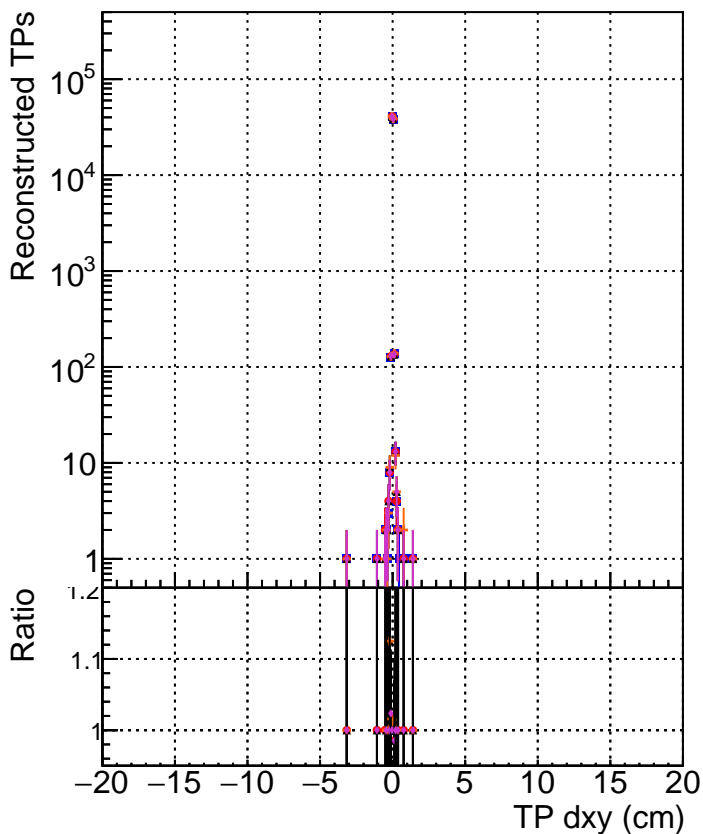

N of simulated tracks vs dxy

N of associated tracks (simToReco) vs dxy

N of simulated track

- DQM_CKFFit_1000evt
- DQM_CKFREFit_1000evt
- ▲— DQM_MkFitREFit_1000evt
- +— DQM_TESTOLHIT_1000evt
- *— DQM_TESTOLHIT_1000evt-50000t