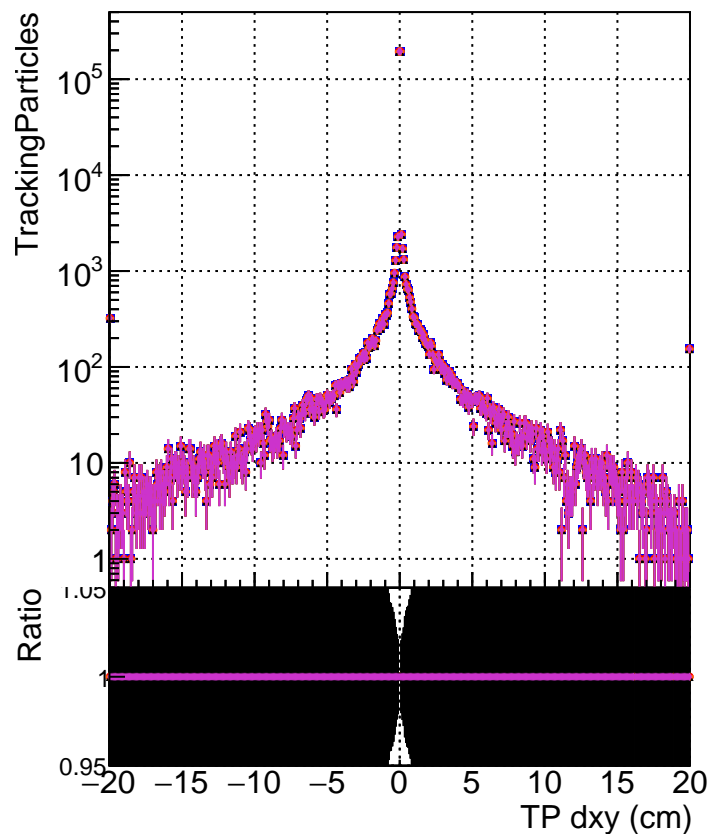

N of simulated tracks vs dxy

N of associated tracks (simToReco) vs dxy

N of simulated track

- DQM_CKFFit_1000evt
- DQM_CKFREFit_1000evt
- ▲— DQM_MkFitREFit_1000evt
- +— DQM_TESTOLHIT_1000evt
- *— DQM_TESTOLHIT_1000evt-50000t