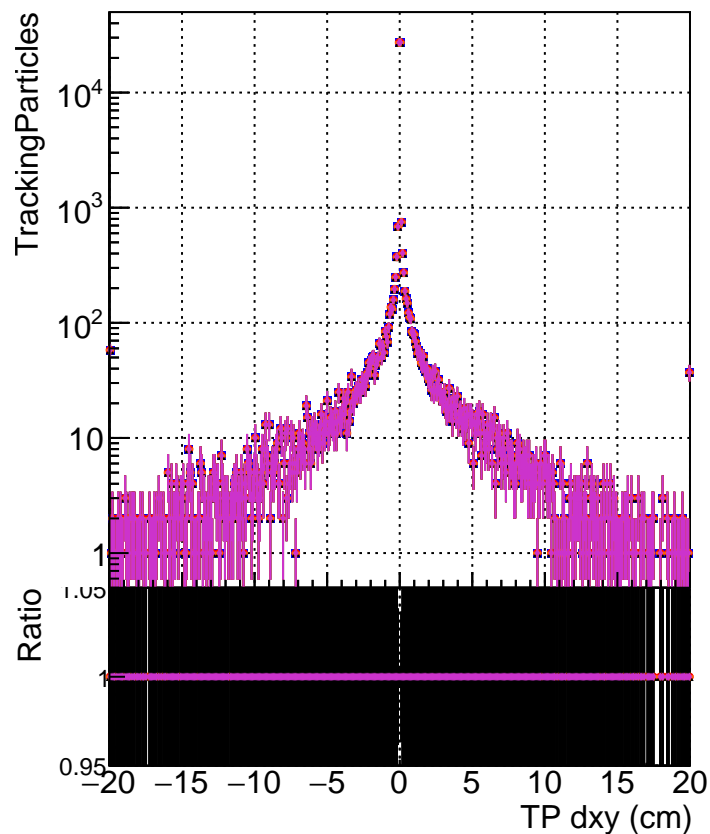

N of simulated tracks vs dxy

N of associated tracks (simToReco) vs dxy

N of simulated track

- DQM_CKFFit_1000evt
- DQM_CKFREFit_1000evt
- ▲— DQM_MkFitREFit_1000evt
- ◆— DQM_TESTOLHIT_1000evt
- ◇— DQM_TESTOLHIT_1000evt-50000t