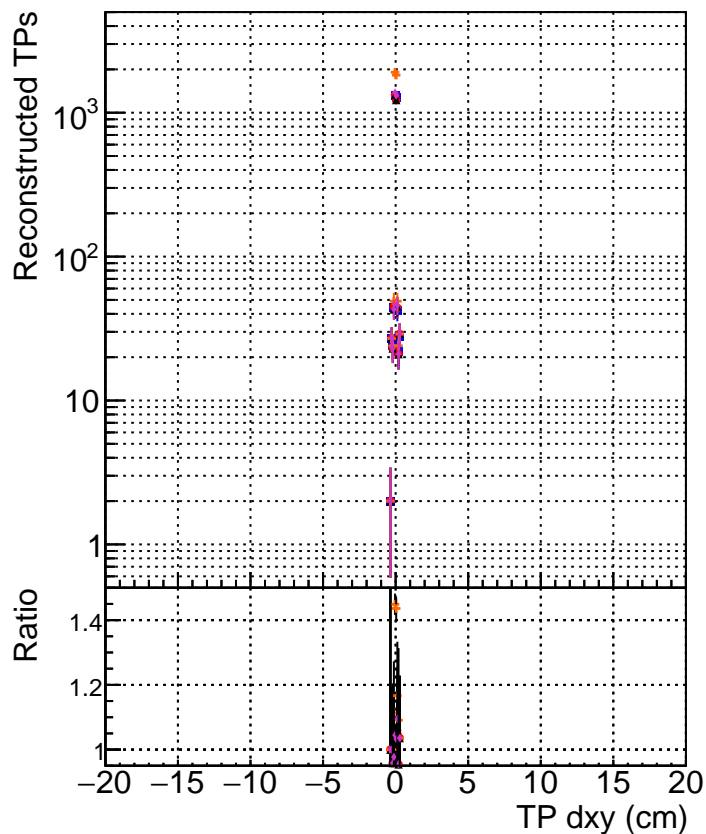

N of simulated tracks vs dxy

N of associated tracks (simToReco) vs dxy

N of simulated track

- DQM_CKFFit_1000evt
- DQM_CKFREFit_1000evt
- ▲— DQM_MkFitREFit_1000evt
- ◆— DQM_TESTOLHIT_1000evt
- ◇— DQM_TESTOLHIT_1000evt-50000t