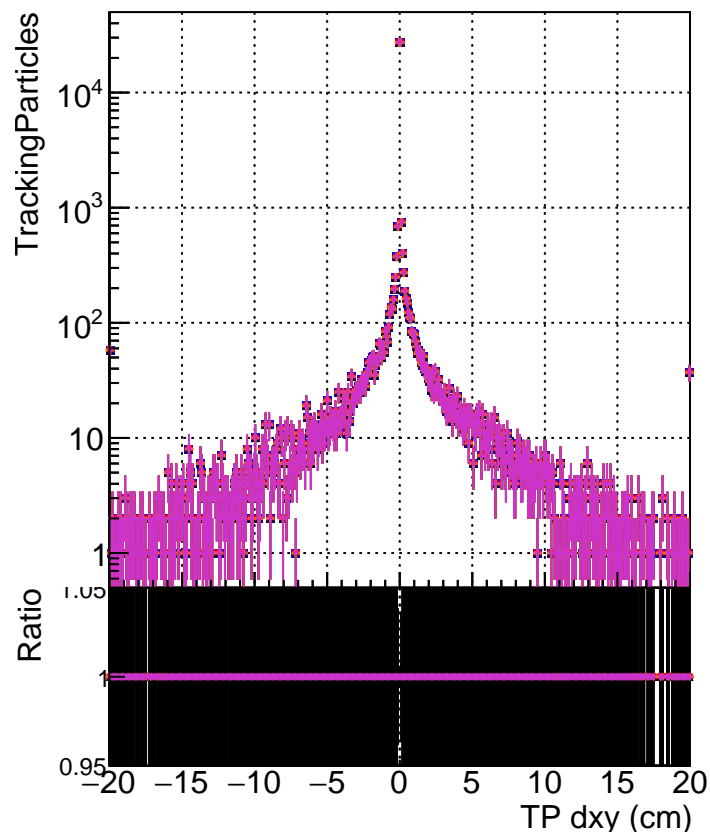

N of simulated tracks vs dxy

N of associated tracks (simToReco) vs dxy

N of simulated track

- DQM_CKFFit_1000evt
- DQM_CKFREFit_1000evt
- ▲ DQM_MkFitREFit_1000evt
- ◆ DQM_TESTOLHIT_1000evt
- ◇ DQM_TESTOLHIT_1000evt-50000t