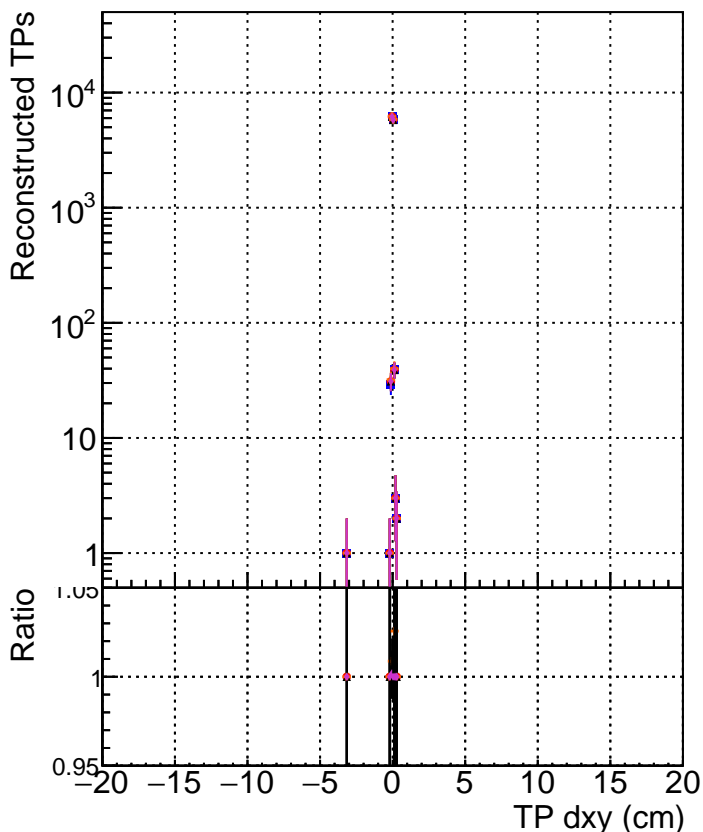

N of simulated tracks vs dxy

N of associated tracks (simToReco) vs dxy

N of simulated track

- DQM_CKFFit_1000evt
- DQM_CKFREFit_1000evt
- ▲ DQM_MkFitREFit_1000evt
- ◆ DQM_TESTOLHIT_1000evt
- ◇ DQM_TESTOLHIT_1000evt-50000t