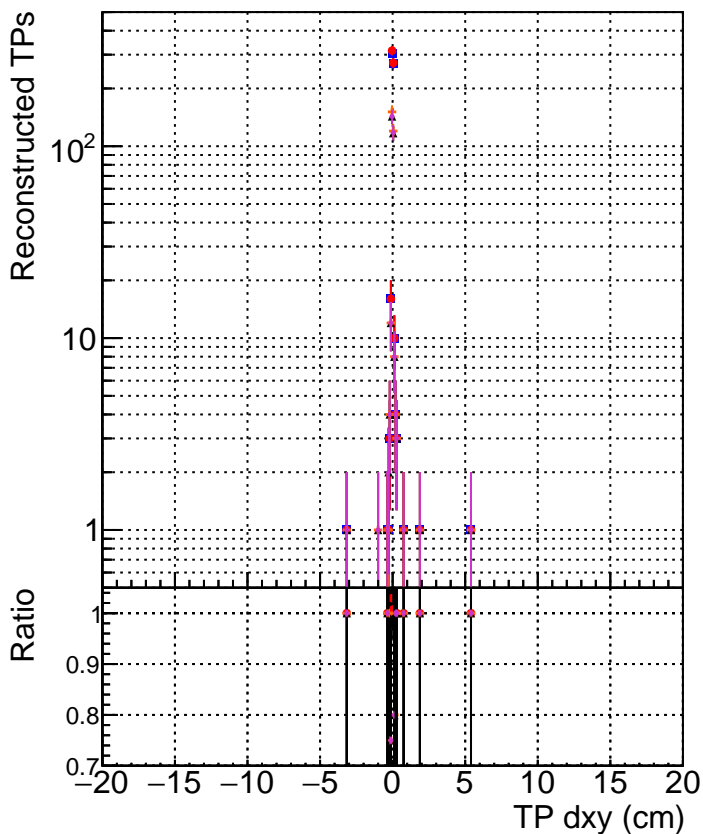

N of simulated tracks vs dxy

N of associated tracks (simToReco) vs dxy

N of simulated track

- DQM_CKFFit_1000evt
- DQM_CKFREFit_1000evt
- ▲ DQM_MkFitREFit_1000evt
- ◆ DQM_TESTOLHIT_1000evt
- ◇ DQM_TESTOLHIT_1000evt-50000t