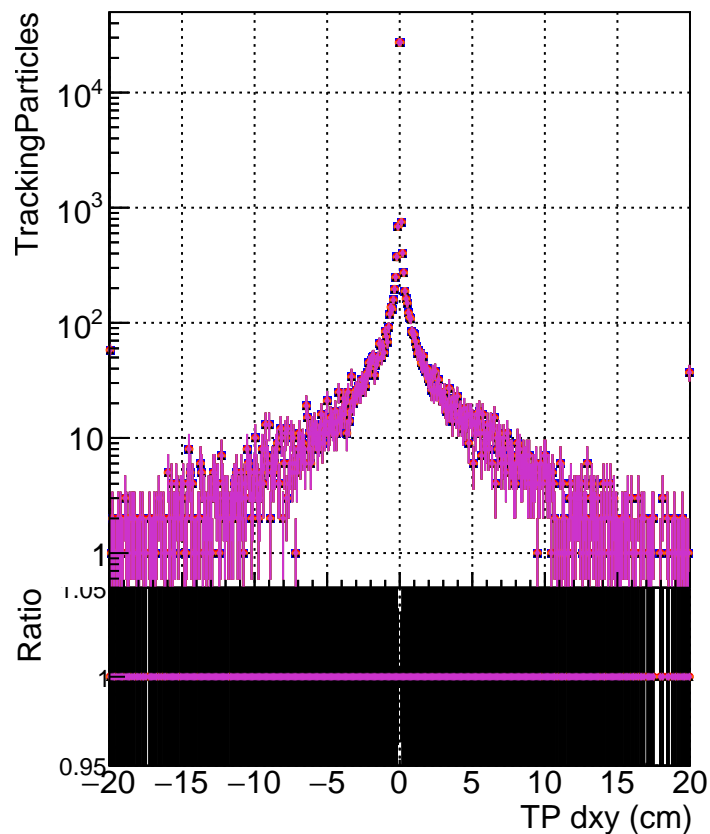

N of simulated tracks vs dxy

N of associated tracks (simToReco) vs dxy

N of simulated track

- DQM_CKFFit_1000evt
- DQM_CKFREFit_1000evt
- ▲ DQM_MkFitREFit_1000evt
- ◆ DQM_TESTOLHIT_1000evt
- ◇ DQM_TESTOLHIT_1000evt-50000t