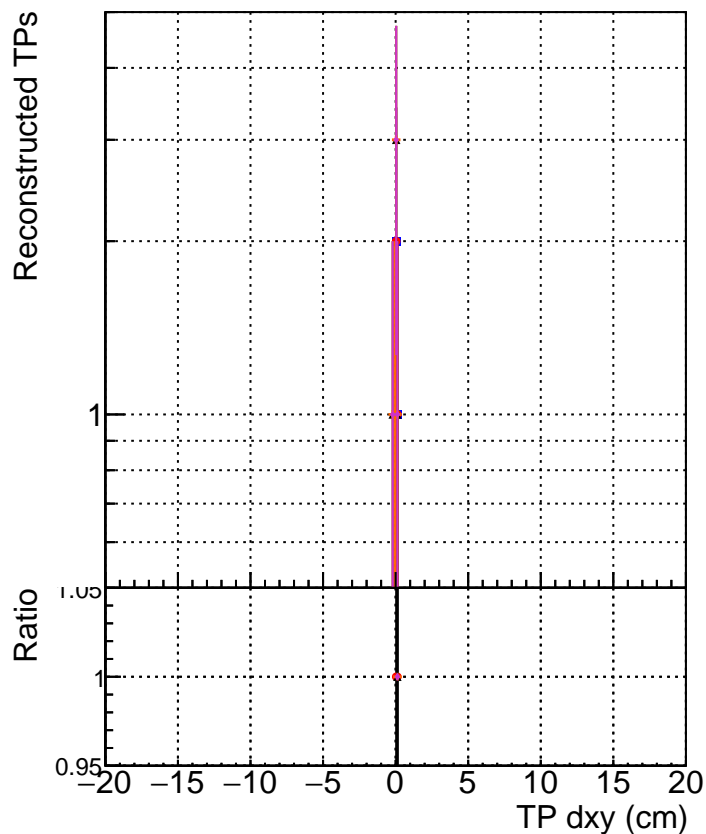

N of simulated tracks vs dxy

N of associated tracks (simToReco) vs dxy

N of simulated track

- DQM_CKFFit_1000evt
- DQM_CKFREFit_1000evt
- ▲ DQM_MkFitREFit_1000evt
- ◆ DQM_TESTOLHIT_1000evt
- ◇ DQM_TESTOLHIT_1000evt-50000t