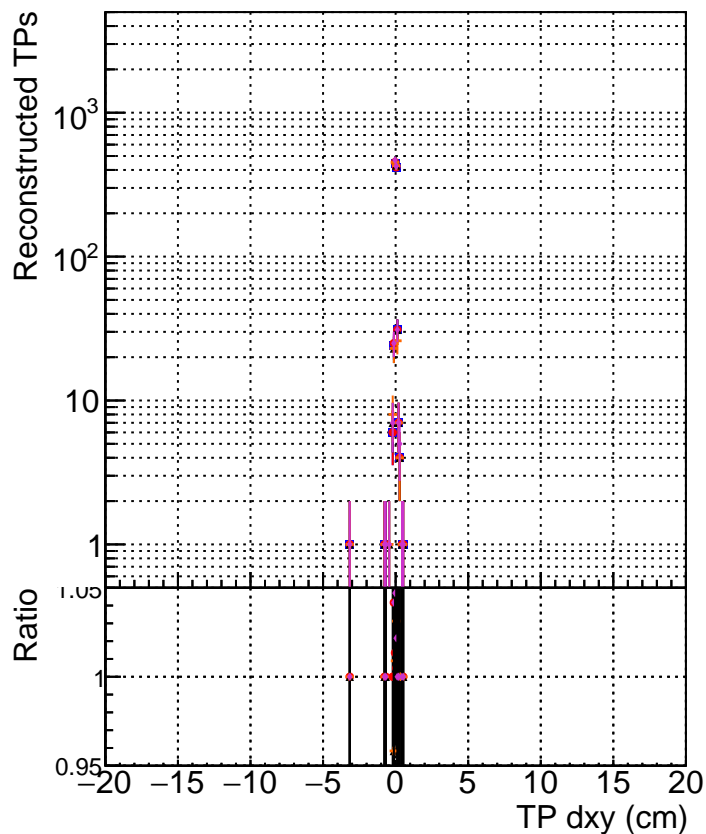

N of simulated tracks vs dxy

N of associated tracks (simToReco) vs dxy

N of simulated track

- DQM_CKFFit_1000evt
- DQM_CKFREFit_1000evt
- ▲— DQM_MkFitREFit_1000evt
- ◆— DQM_TESTOLHIT_1000evt
- ◇— DQM_TESTOLHIT_1000evt-50000t