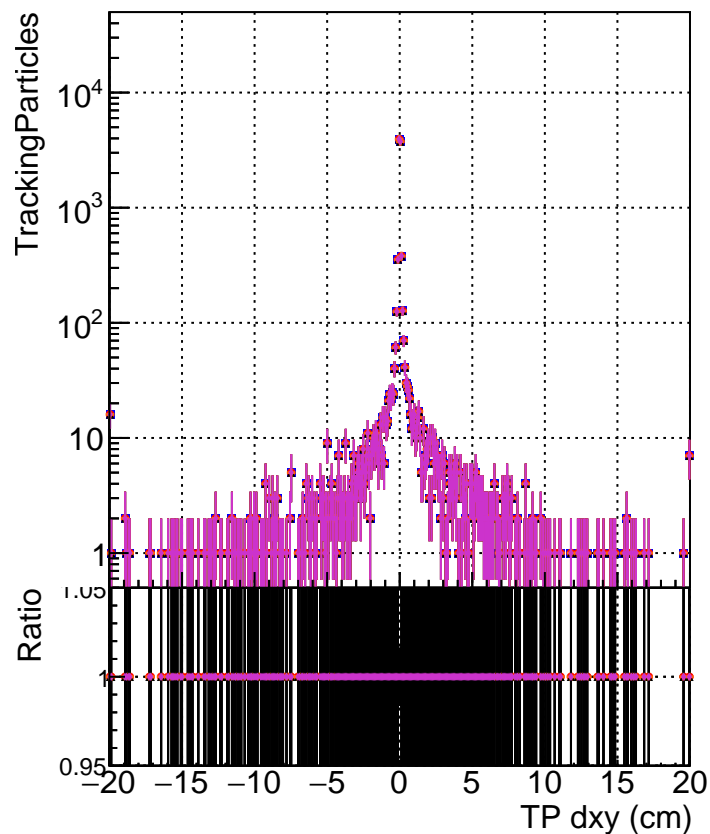

N of simulated tracks vs dxy

N of associated tracks (simToReco) vs dxy

N of simulated track

- DQM_CKFFit_1000evt
- DQM_CKFREFit_1000evt
- ▲— DQM_MkFitREFit_1000evt
- ◆— DQM_TESTOLHIT_1000evt
- ◇— DQM_TESTOLHIT_1000evt-50000t