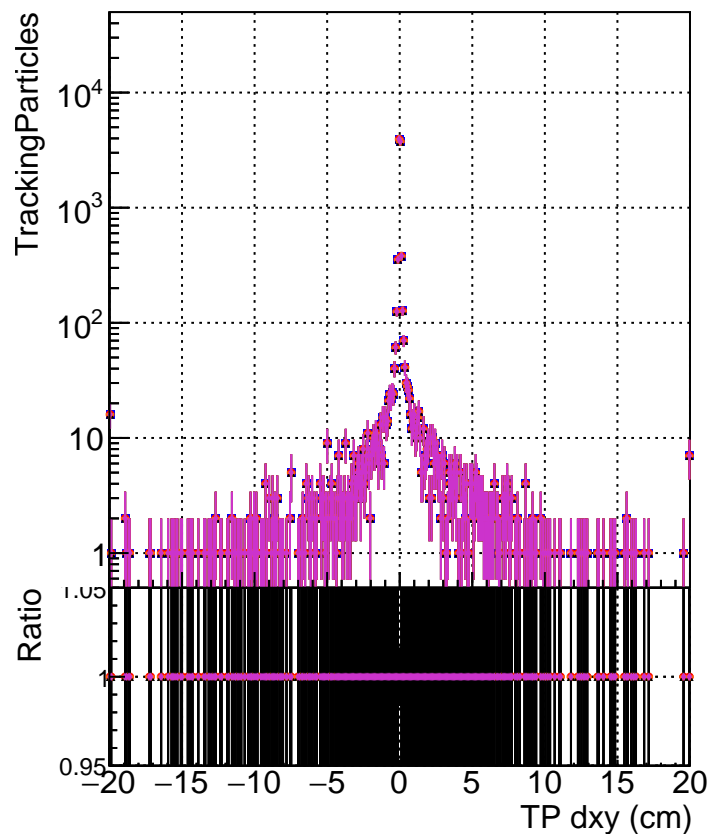

N of simulated tracks vs dxy

N of associated tracks (simToReco) vs dxy

N of simulated track

- DQM_CKFFit_1000evt
- DQM_CKFREFit_1000evt
- ▲— DQM_MkFitREFit_1000evt
- ◆— DQM_TESTOLHIT_1000evt
- ◇— DQM_TESTOLHIT_1000evt-1000t