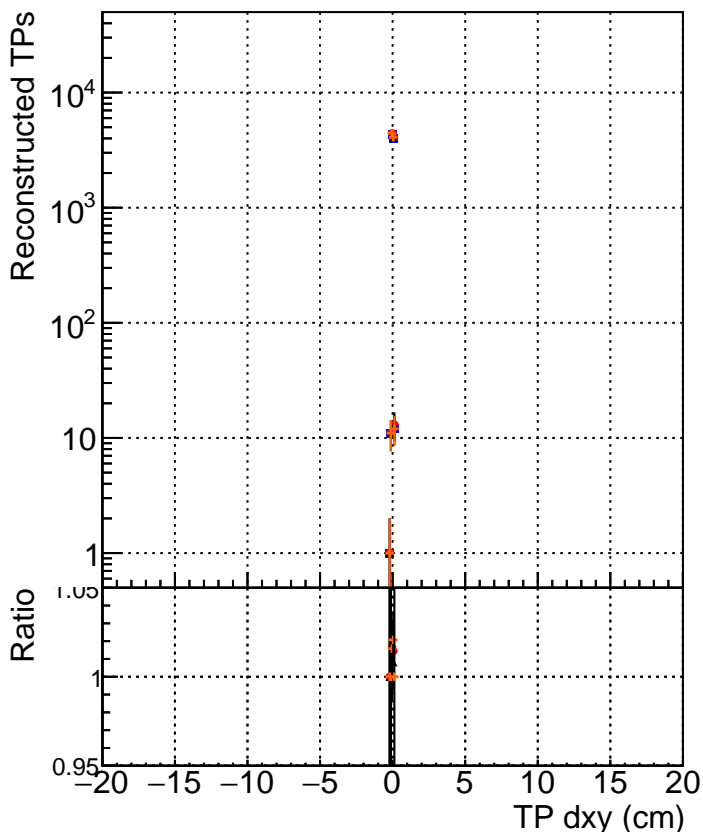

N of simulated tracks vs dxy

N of associated tracks (simToReco) vs dxy

N of simulated track

- DQM_CKFFit_1000evt
- DQM_CKFREFit_1000evt
- ▲— DQM_MkFitREFit_1000evt
- ◆— DQM_TESTOLHIT_1000evt