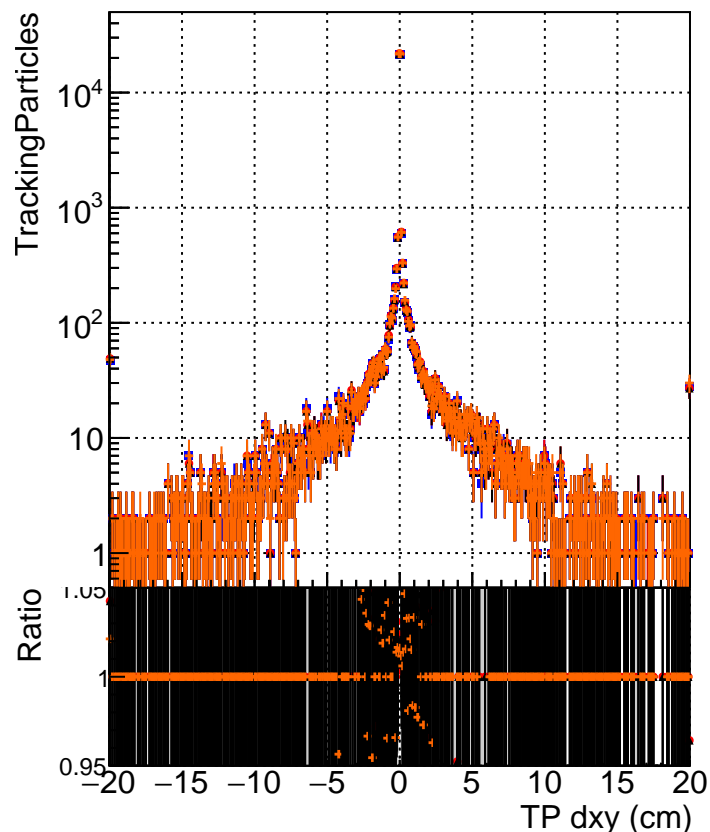

N of simulated tracks vs dxy

N of associated tracks (simToReco) vs dxy

N of simulated track

- DQM_CKFFit_1000evt
- DQM_CKFREFit_1000evt
- ▲— DQM_MkFitREFit_1000evt
- ◆— DQM_TESTOLHIT_1000evt