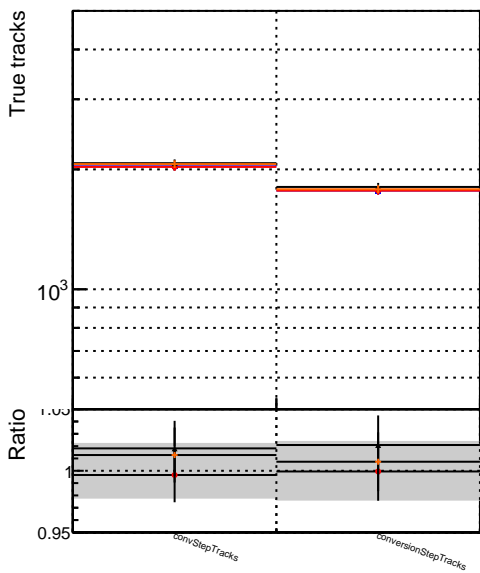

Number of tracks vs collection

Number of true tracks vs collection

Number of tracks vs collection

Number of pileup tracks vs collection

- DQM\_CKFFit\_1000evt
- DQM\_CKFREFit\_1000evt
- DQM\_MkFitREFit\_1000evt
- DQM\_TESTOLHIT\_1000evt