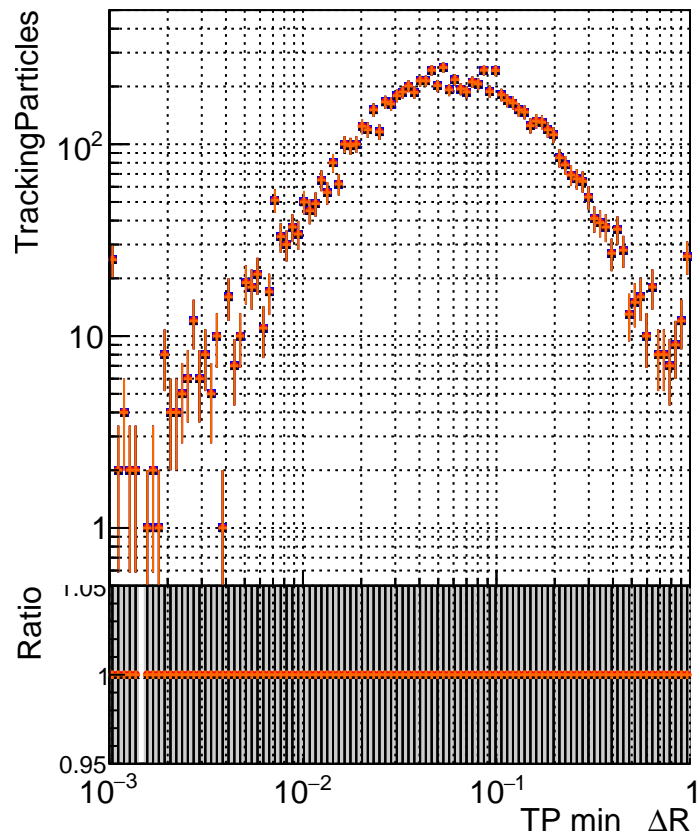

N of simulated tracks vs dR

N of associated tracks (simToReco) vs dR

N of simulated track

- DQM_CKFFit_1000evt
- DQM_CKFREFit_1000evt
- ▲ DQM_MkFitREFit_1000evt
- ◆ DQM_TESTOLHIT_1000evt