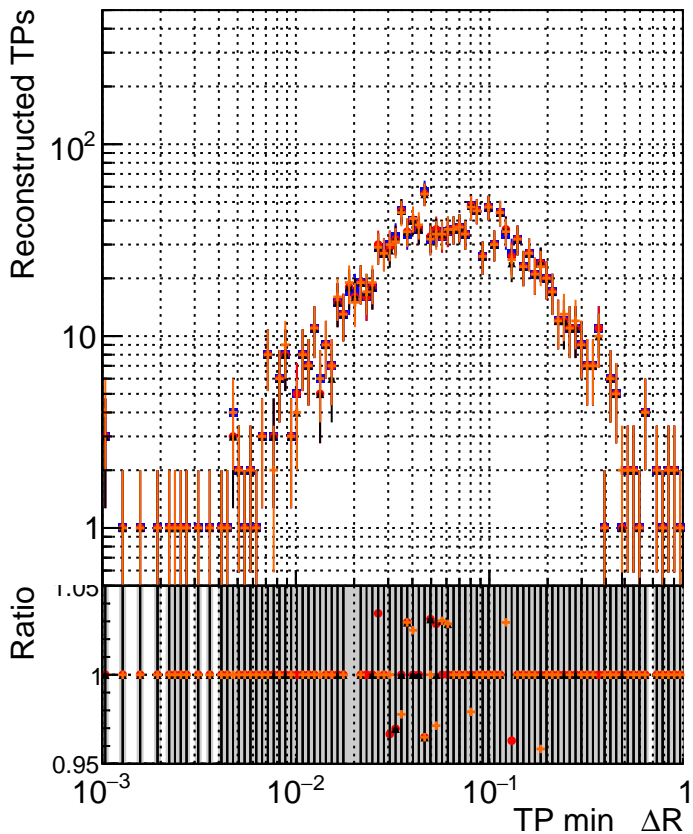

N of simulated tracks vs dR

N of associated tracks (simToReco) vs dR

N of simulated track

- DQM_CKFFit_1000evt
- DQM_CKFREFit_1000evt
- ▲ DQM_MkFitREFit_1000evt
- ◆ DQM_TESTOLHIT_1000evt