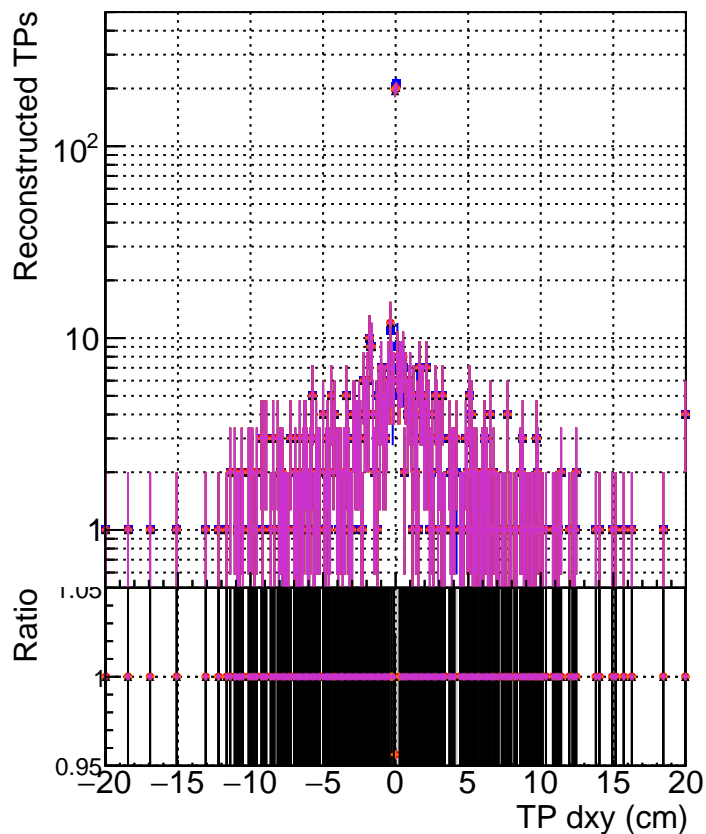

N of simulated tracks vs dxy

N of associated tracks (simToReco) vs dxy

N of simulated track

- DQM_CKF-test_1000evt
- DQM_CKFFit-test_1000evt
- ▲— DQM_mkFitREFit-test_1000evt
- DQM_NANTESTCKF_1000evt
- ◇— DQM_NANTEST_1000evt