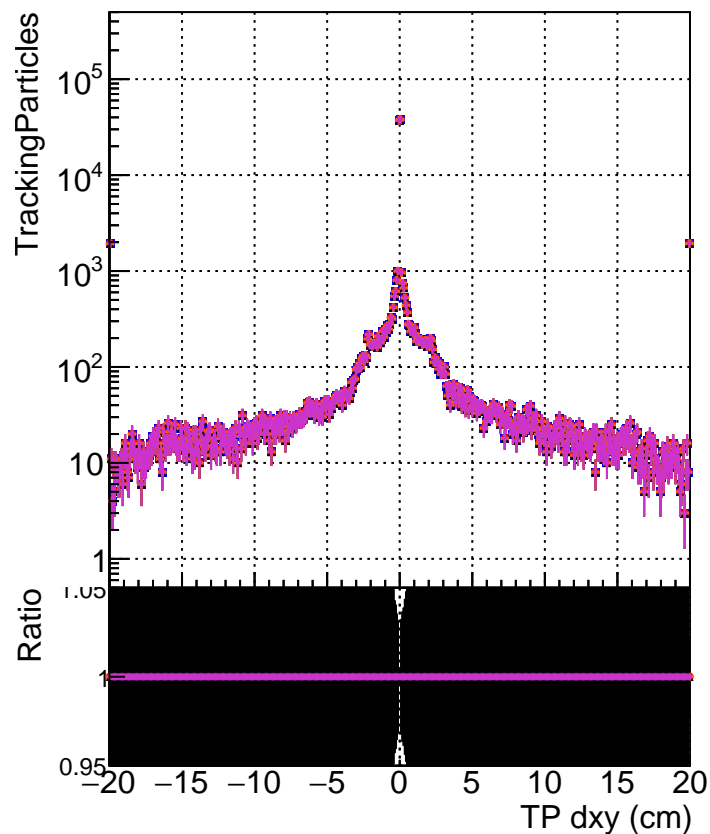

N of simulated tracks vs dxy

N of associated tracks (simToReco) vs dxy

N of simulated track

- DQM_CKF-test_1000evt
- DQM_CKFFit-test_1000evt
- ▲— DQM_mkFitREFit-test_1000evt
- DQM_NANTESTCKF_1000evt
- ◇— DQM_NANTEST_1000evt