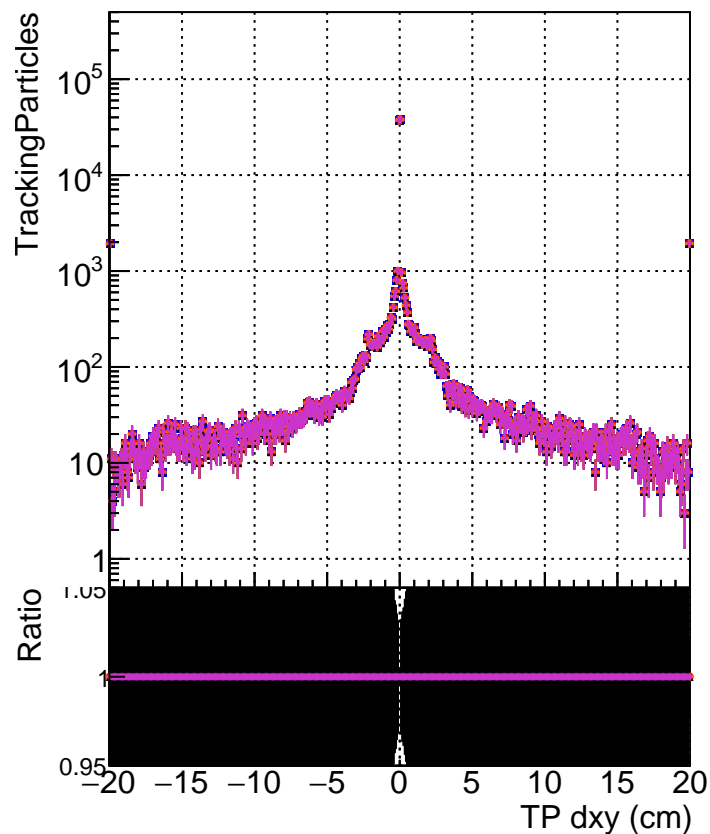

N of simulated tracks vs dxy

N of associated tracks (simToReco) vs dxy

N of simulated track

- DQM_CKF-test_1000evt
- DQM_CKFFit-test_1000evt
- ▲— DQM_mkFitREFit-test_1000evt
- ◆— DQM_NANTESTCKF_1000evt
- ◇— DQM_NANTEST_1000evt