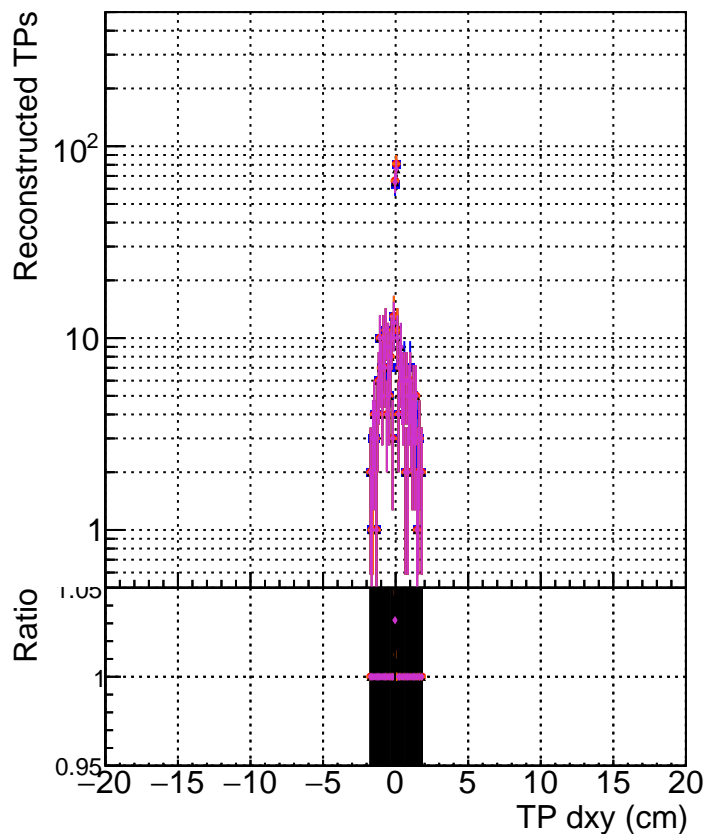

N of simulated tracks vs dxy

N of associated tracks (simToReco) vs dxy

N of simulated track

- DQM_CKF-test_1000evt
- DQM_CKFFit-test_1000evt
- ▲— DQM_mkFitREFit-test_1000evt
- ◆— DQM_NANTESTCKF_1000evt
- ◇— DQM_NANTEST_1000evt