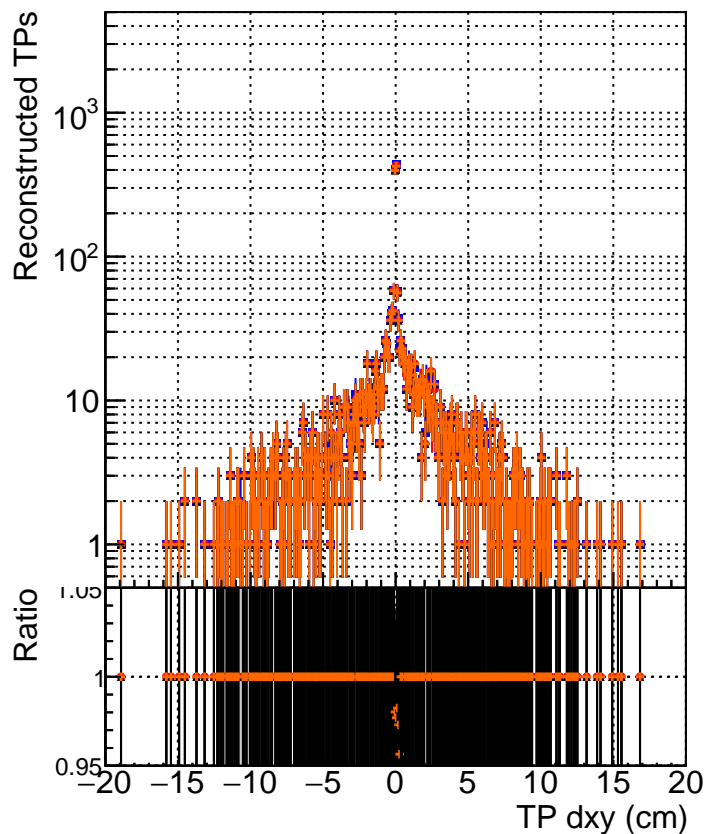

N of simulated tracks vs dxy

N of associated tracks (simToReco) vs dxy

N of simulated track

- DQM_CKF-test_1000evt
- DQM_CKFREFit-test_1000evt
- ▲ DQM_mkFitREFit-test_1000evt
- ◆ DQM_NANTEST_1000evt