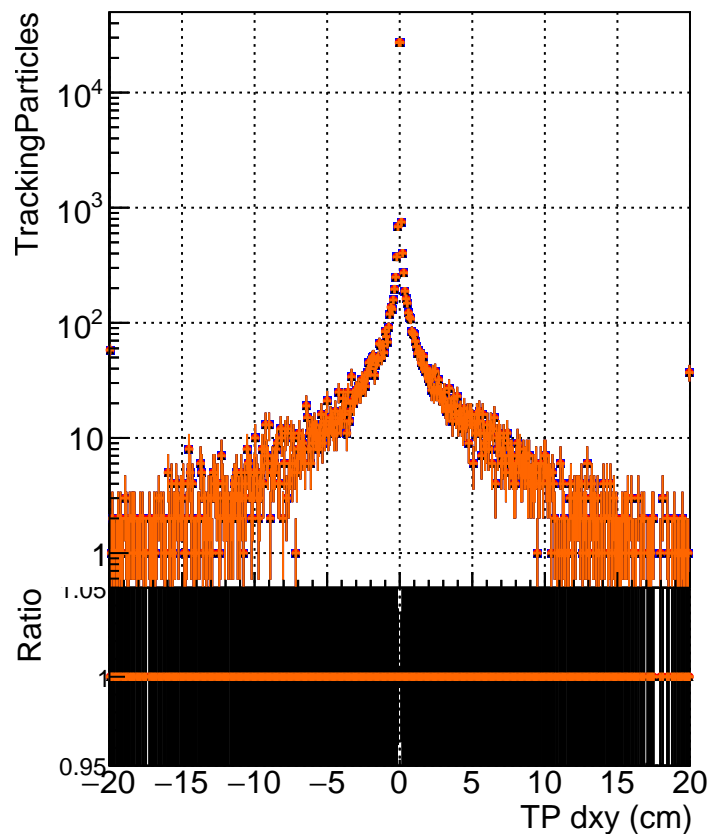

N of simulated tracks vs dxy

N of associated tracks (simToReco) vs dxy

N of simulated track

- DQM_CKF-test_1000evt
- DQM_CKFREFit-test_1000evt
- ▲ DQM_mkFitREFit-test_1000evt
- ◆ DQM_NANTEST_1000evt