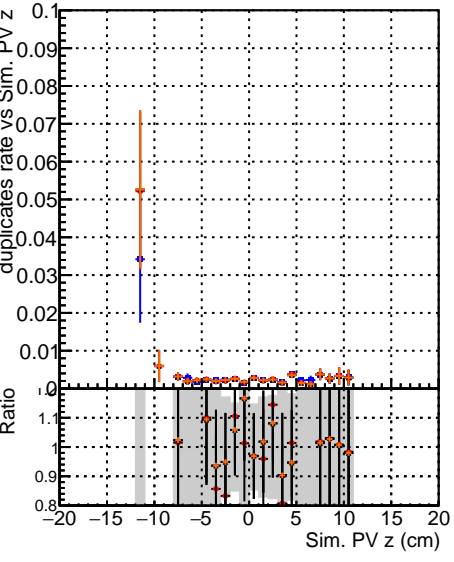

Fake rate vs vertpos**Duplicates Rate vs vertpos****Pileup rate vs vertpos**
Fake rate vs

Blue line with circles	DQM CKF test 1000evt
Red line with squares	DQM CKF fit test 1000evt
Black line with triangles	DQM NANTES test 1000evt
Orange line with diamonds	DQM NANTES fit test 1000evt

**Fake rate vs. sim PV z****Duplicates Rate vs sim PV z****Pileup rate vs. sim PV z**