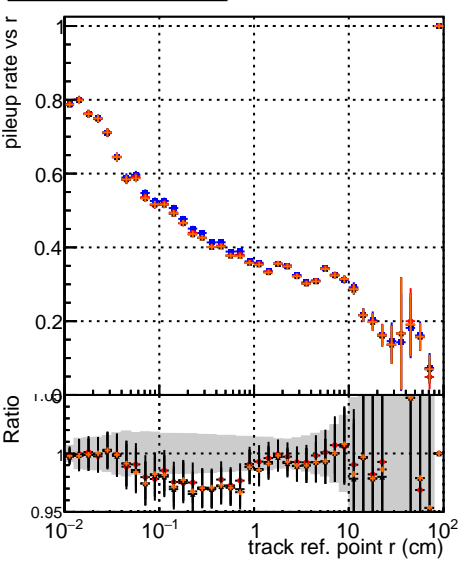

Fake rate vs vertpos**Duplicates Rate vs vertpos****Pileup rate vs vertpos**
Fake rate vs

Blue line with circles	DQM CKF test 1000evt
Red line with squares	DQM CKF fit test 1000evt
Black line with triangles	DQM NANTES test 1000evt
Orange line with diamonds	DQM NANTES fit test 1000evt

**Fake rate vs. sim PV z****Duplicates Rate vs sim PV z****Pileup rate vs. sim PV z**