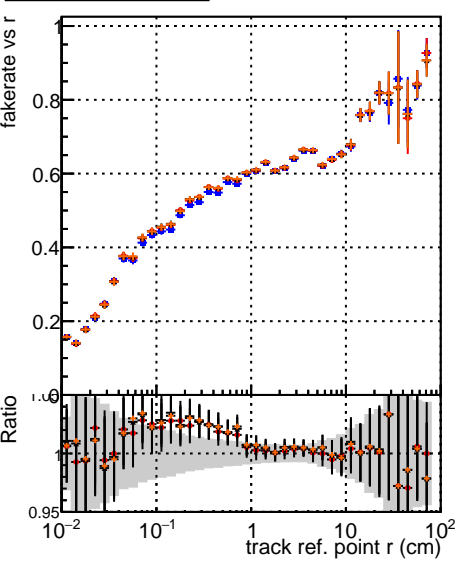

Fake rate vs vertpos**Duplicates Rate vs vertpos****Pileup rate vs vertpos**
Fake rate vs

Blue line with circles	DQM CKF test 1000evt
Red line with squares	DQM CKF fit test 1000evt
Black line with triangles	DQM NANTES test 1000evt
Orange line with diamonds	DQM NANTES fit test 1000evt

**Fake rate vs. sim PV z****Duplicates Rate vs sim PV z****Pileup rate vs. sim PV z**