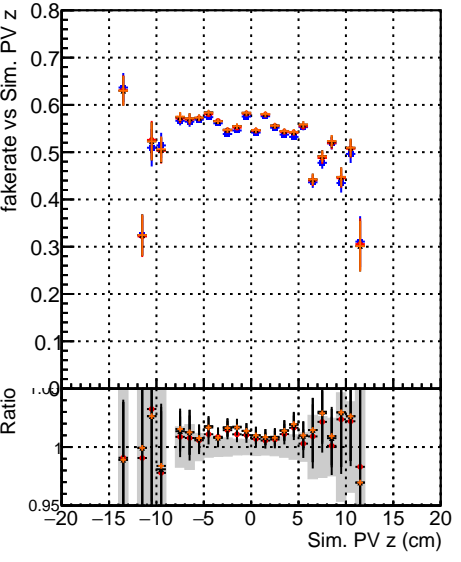

Fake rate vs vertpos**Duplicates Rate vs vertpos****Pileup rate vs vertpos**
Fake rate vs

Blue line with circles	DQM CKF test 1000evt
Red line with squares	DQM CKF fit test 1000evt
Black line with triangles	DQM NANTES test 1000evt
Orange line with diamonds	DQM NANTES fit test 1000evt

**Fake rate vs. sim PV z****Duplicates Rate vs sim PV z****Pileup rate vs. sim PV z**