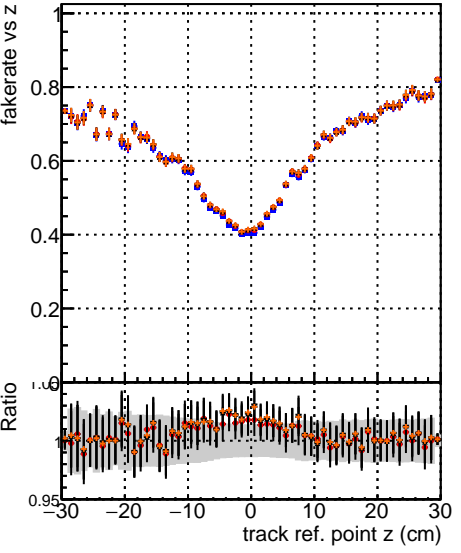

Fake rate vs vertpos**Duplicates Rate vs vertpos****Pileup rate vs vertpos**
Fake rate vs

Blue line with circles	DQM CKF test 1000evt
Red line with squares	DQM CKF fit test 1000evt
Black line with triangles	DQM NANTES test 1000evt
Orange line with diamonds	DQM NANTES fit test 1000evt

**Fake rate vs. sim PV z****Duplicates Rate vs sim PV z****Pileup rate vs. sim PV z**