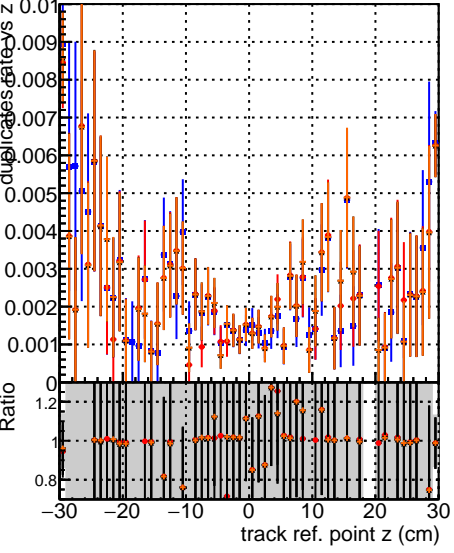

Fake rate vs vertpos**Duplicates Rate vs vertpos****Pileup rate vs vertpos**
Fake rate vs

Blue line with circles	DQM CKF test 1000evt
Red line with squares	DQM CKF fit test 1000evt
Black line with triangles	DQM NANTES test 1000evt
Orange line with diamonds	DQM NANTES fit test 1000evt

**Fake rate vs. sim PV z****Duplicates Rate vs sim PV z****Pileup rate vs. sim PV z**