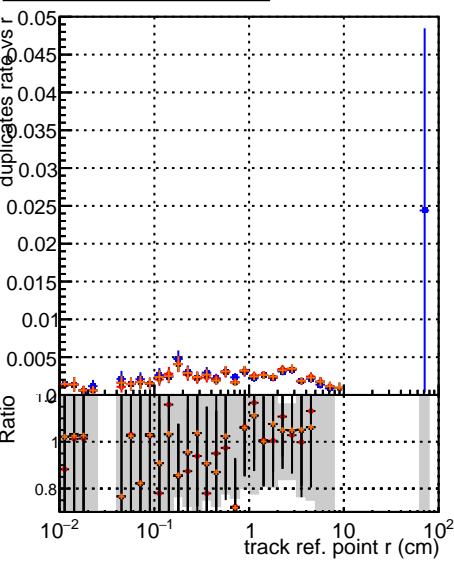

Fake rate vs vertpos**Duplicates Rate vs vertpos****Pileup rate vs vertpos**
Fake rate vs

Blue line with circles	DQM CKF test 1000evt
Red line with squares	DQM CKF fit test 1000evt
Black line with triangles	DQM NANTES test 1000evt
Orange line with diamonds	DQM NANTES fit test 1000evt

**Fake rate vs. sim PV z****Duplicates Rate vs sim PV z****Pileup rate vs. sim PV z**