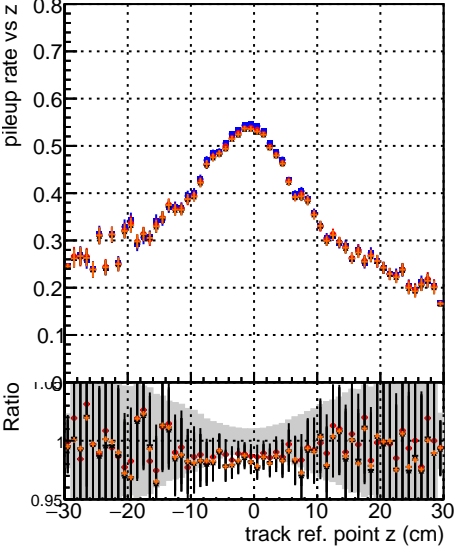

Fake rate vs vertpos**Duplicates Rate vs vertpos****Pileup rate vs vertpos**
Fake rate vs

Blue line with circles	DQM CKF test 1000evt
Red line with squares	DQM CKF fit test 1000evt
Black line with triangles	DQM NANTES test 1000evt
Orange line with diamonds	DQM NANTES fit test 1000evt

**Fake rate vs. sim PV z****Duplicates Rate vs sim PV z****Pileup rate vs. sim PV z**