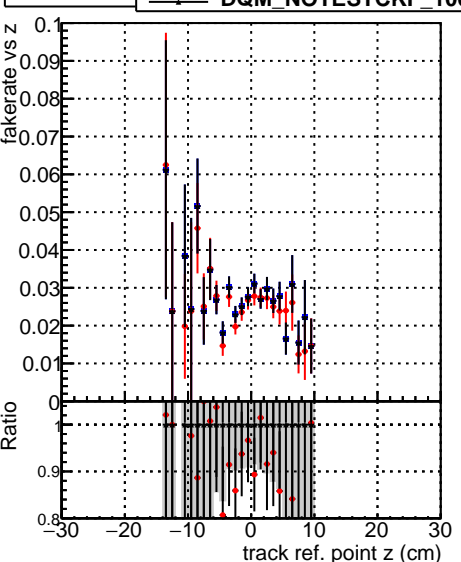

Fake rate vs vertpos**Duplicates Rate vs vertpos****Pileup rate vs vertpos****Fake rate vs z****Duplicates Rate vs z****Pileup rate vs z****Fake rate vs. sim PV z****Duplicates Rate vs sim PV z****Pileup rate vs. sim PV z**

■ DQM_CKFFit_1000evt
● DQM_CKFREFit_1000evt
▲ DQM_NOTESTCKF_1000evt