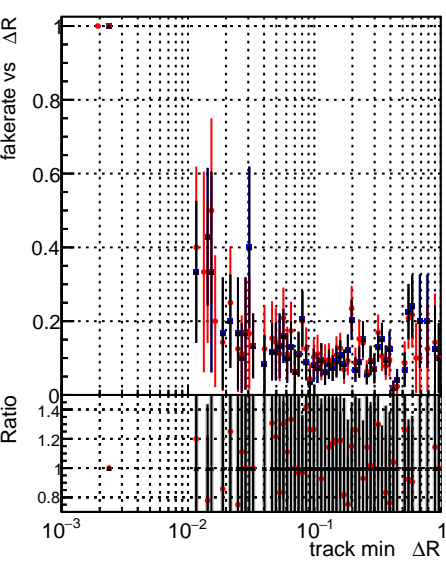

**Fake rate vs dr****Duplicates Rate vs dr****Pileup rate vs dr****Fake rate vs ΔR(track, jet)****Duplicates Rate vs ΔR(track, jet)****Pileup rate vs ΔR(track, jet)****Fake rate vs pu****Duplicates Rate vs pu****Pileup rate vs pu**

■ DQM\_CKFFit\_1000evt  
● DQM\_CKFREFit\_1000evt  
▲ DQM\_NOTESTCKF\_1000evt