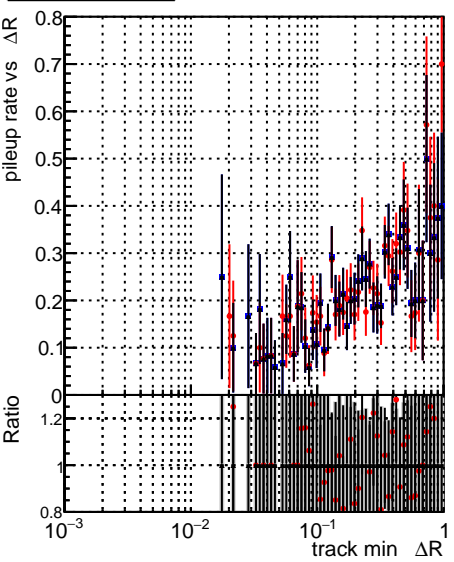

**Fake rate vs dr****Duplicates Rate vs dr****Pileup rate vs dr****Fake rate vs ΔR(track, jet)****Duplicates Rate vs ΔR(track, jet)****Pileup rate vs ΔR(track, jet)****Fake rate vs pu****Duplicates Rate vs pu****Pileup rate vs pu**

■ DQM\_CKFFit\_1000evt  
● DQM\_CKFREFit\_1000evt  
▲ DQM\_NOTESTCKF\_1000evt