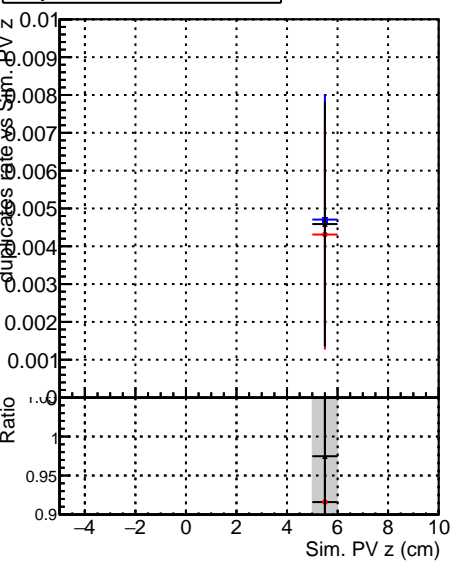

**Fake rate vs vertpos****Duplicates Rate vs vertpos****Pileup rate vs vertpos****Fake rate vs v****Duplicates Rate vs v****Pileup rate vs v****Fake rate vs. sim PV z****Duplicates Rate vs sim PV z****Pileup rate vs. sim PV z**

■ DQM\_CKF-testLowPt\_1000evt  
● DQM\_CKFREFit-testLowPt\_1000evt  
▲ DQM\_mkFitREFit-testLowPt\_1000evt