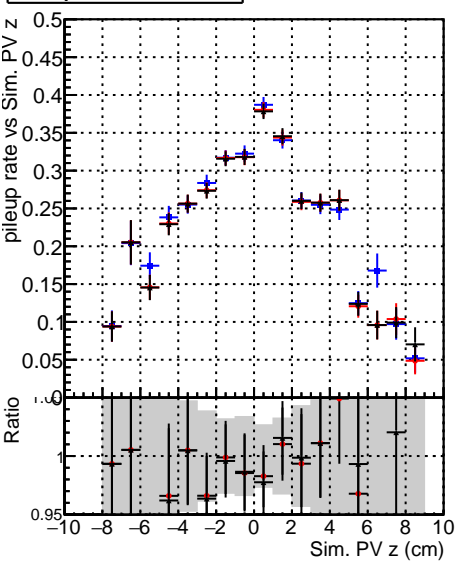

**Fake rate vs vertpos****Duplicates Rate vs vertpos****Pileup rate vs vertpos****Fake rate vs v****Duplicates Rate vs v****Pileup rate vs v****Fake rate vs. sim PV z****Duplicates Rate vs sim PV z****Pileup rate vs. sim PV z**

■ DQM\_CKF-testLowPt\_1000evt  
● DQM\_CKFREFit-testLowPt\_1000evt  
▲ DQM\_mkFitREFit-testLowPt\_1000evt