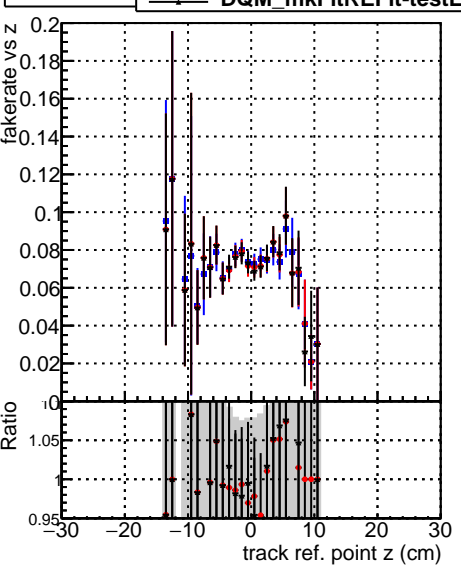

**Fake rate vs vertpos****Duplicates Rate vs vertpos****Pileup rate vs vertpos****Fake rate vs v****Duplicates Rate vs v****Pileup rate vs v****Fake rate vs. sim PV z****Duplicates Rate vs sim PV z****Pileup rate vs. sim PV z**

■ DQM\_CKF-testLowPt\_1000evt  
● DQM\_CKFREFit-testLowPt\_1000evt  
▲ DQM\_mkFitREFit-testLowPt\_1000evt