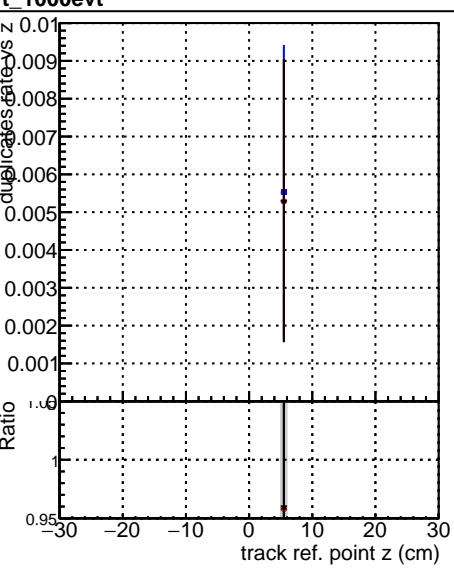

**Fake rate vs vertpos****Duplicates Rate vs vertpos****Pileup rate vs vertpos****Fake rate vs v****Duplicates Rate vs v****Pileup rate vs v****Fake rate vs. sim PV z****Duplicates Rate vs sim PV z****Pileup rate vs. sim PV z**

■ DQM\_CKF-testLowPt\_1000evt  
● DQM\_CKFREFit-testLowPt\_1000evt  
▲ DQM\_mkFitREFit-testLowPt\_1000evt