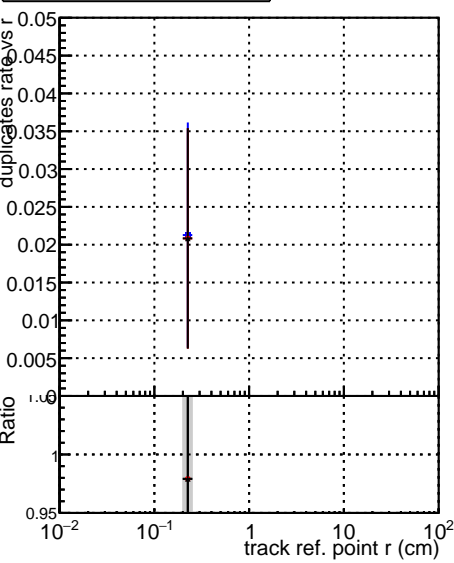

**Fake rate vs vertpos****Duplicates Rate vs vertpos****Pileup rate vs vertpos****Fake rate vs v****Duplicates Rate vs v****Pileup rate vs v****Fake rate vs. sim PV z****Duplicates Rate vs sim PV z****Pileup rate vs. sim PV z**

■ DQM\_CKF-testLowPt\_1000evt  
● DQM\_CKFREFit-testLowPt\_1000evt  
▲ DQM\_mkFitREFit-testLowPt\_1000evt