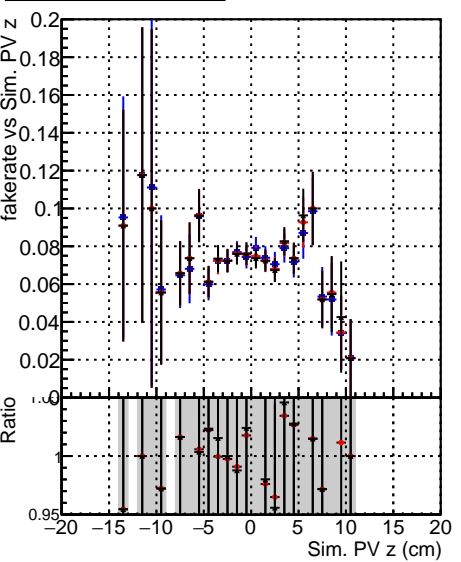

**Fake rate vs vertpos****Duplicates Rate vs vertpos****Pileup rate vs vertpos****Fake rate vs v****Duplicates Rate vs v****Pileup rate vs v****Fake rate vs. sim PV z****Duplicates Rate vs sim PV z****Pileup rate vs. sim PV z**

■ DQM\_CKF-testLowPt\_1000evt  
● DQM\_CKFREFit-testLowPt\_1000evt  
▲ DQM\_mkFitREFit-testLowPt\_1000evt