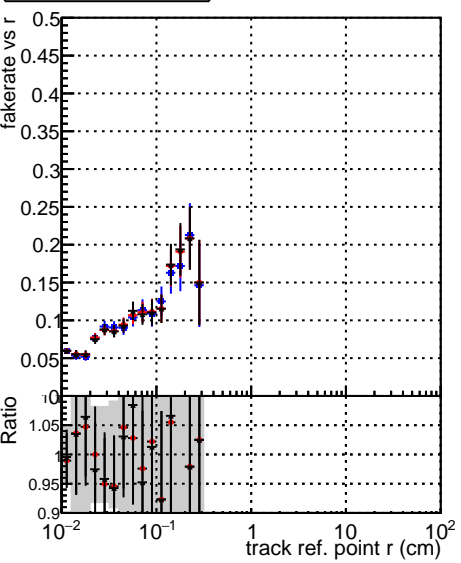

**Fake rate vs vertpos****Duplicates Rate vs vertpos****Pileup rate vs vertpos****Fake rate vs v****Duplicates Rate vs v****Pileup rate vs v****Fake rate vs. sim PV z****Duplicates Rate vs sim PV z****Pileup rate vs. sim PV z**

■ DQM\_CKF-testLowPt\_1000evt  
● DQM\_CKFREFit-testLowPt\_1000evt  
▲ DQM\_mkFitREFit-testLowPt\_1000evt