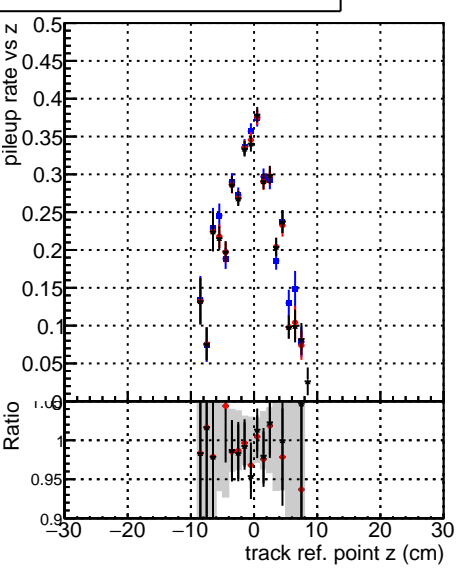

**Fake rate vs vertpos****Duplicates Rate vs vertpos****Pileup rate vs vertpos****Fake rate vs v****Duplicates Rate vs v****Pileup rate vs v****Fake rate vs. sim PV z****Duplicates Rate vs sim PV z****Pileup rate vs. sim PV z**

■ DQM\_CKF-testLowPt\_1000evt  
● DQM\_CKFREFit-testLowPt\_1000evt  
▲ DQM\_mkFitREFit-testLowPt\_1000evt