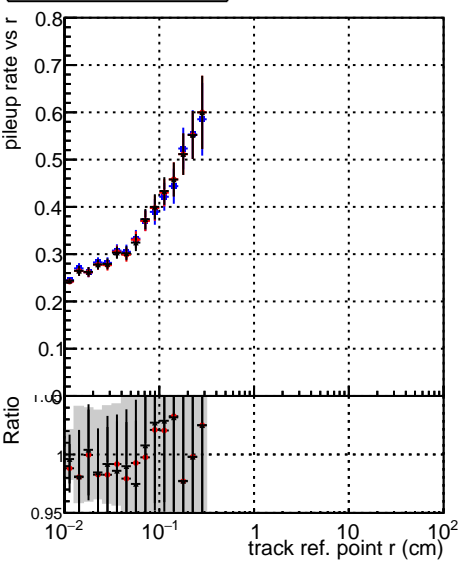

**Fake rate vs vertpos****Duplicates Rate vs vertpos****Pileup rate vs vertpos****Fake rate vs v****Duplicates Rate vs v****Pileup rate vs v****Fake rate vs. sim PV z****Duplicates Rate vs sim PV z****Pileup rate vs. sim PV z**

■ DQM\_CKF-testLowPt\_1000evt  
● DQM\_CKFREFit-testLowPt\_1000evt  
▲ DQM\_mkFitREFit-testLowPt\_1000evt