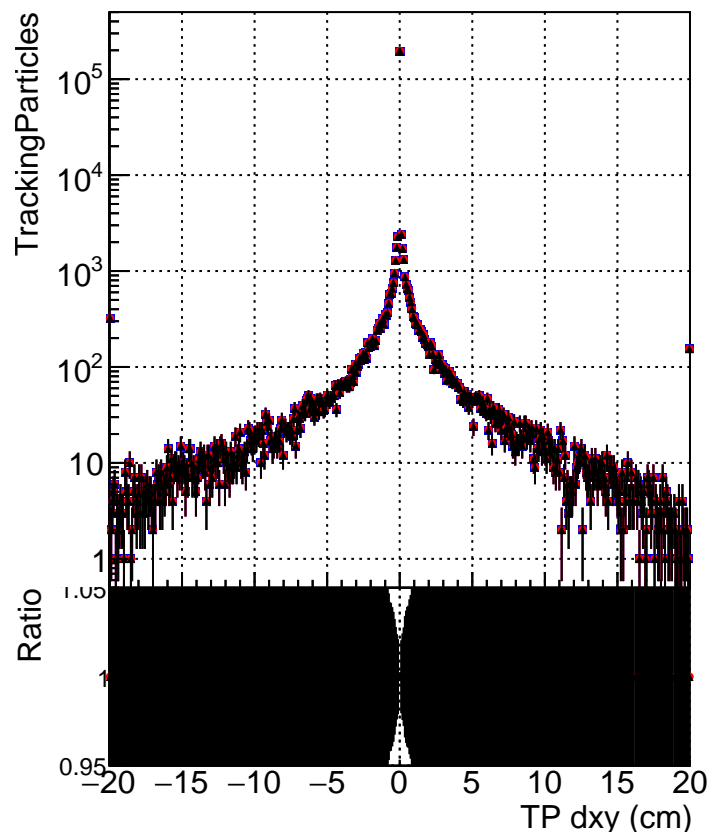

N of simulated tracks vs dxy

N of associated tracks (simToReco) vs dxy

N of simulated track

- DQM_CKF-test_1000evt
- DQM_CKFREFit-test_1000evt
- ▲ DQM_mkFitREFit-test_1000evt