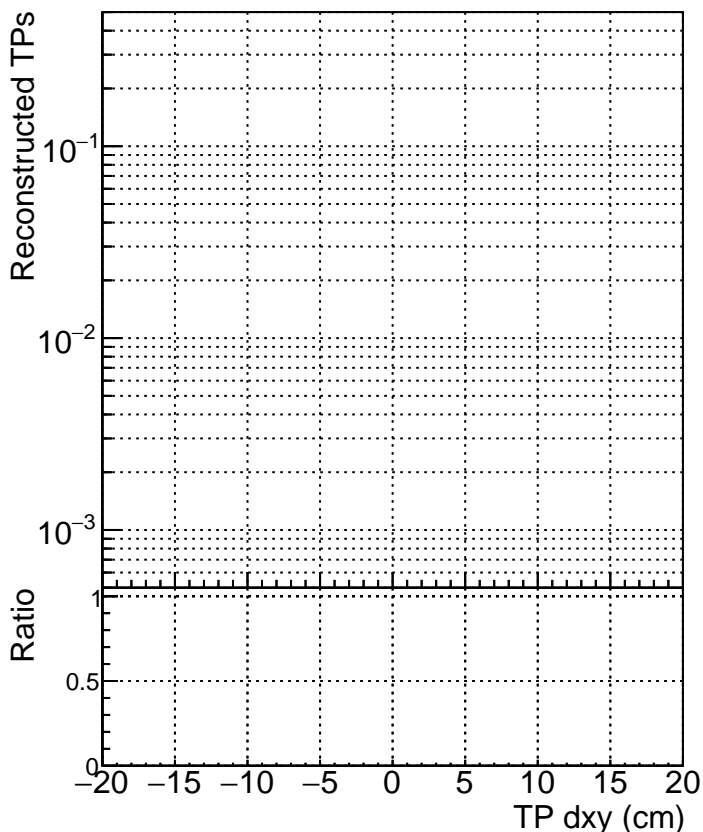

N of simulated tracks vs dxy

N of associated tracks (simToReco) vs dxy

N of simulated track

- DQM_CKF-test_1000evt
- DQM_CKFREFit-test_1000evt
- ▲ DQM_mkFitREFit-test_1000evt