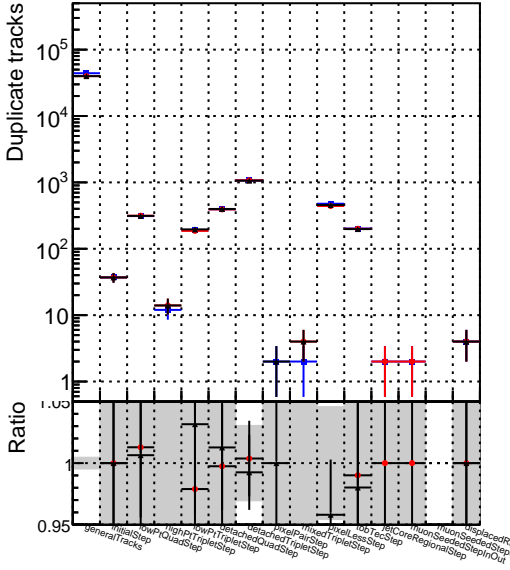

Number of tracks vs collection

Number of true tracks vs collection

—●— DQM_CKFFit_1000evt
—●— DQM_MkFREFit_1000evt
—●— DQM_MkFitREFit_1000evt

Number

Number of pileup tracks vs collection