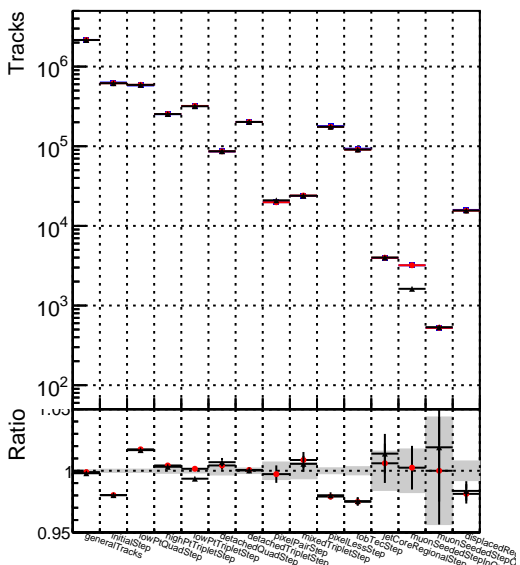

Number of tracks vs collection

Number of true tracks vs collection

—●— DQM_CKFFit_1000evt
—●— DQM_MkFREFit_1000evt
—●— DQM_MkFitREFit_1000evt

Number

Number of pileup tracks vs collection