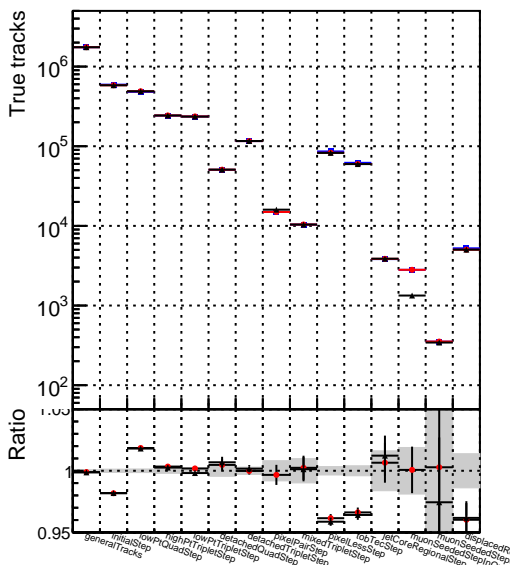

Number of tracks vs collection

Number of true tracks vs collection

—●— DQM_CKFFit_1000evt
—●— DQM_MkFREFit_1000evt
—●— DQM_MkFitREFit_1000evt

Number

Number of pileup tracks vs collection