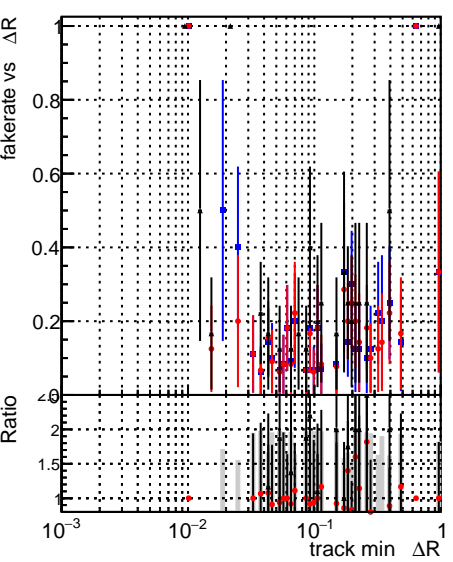

Fake rate vs dr**Duplicates Rate vs dr****Pileup rate vs dr****Fake rate vs ΔR(track, jet)****Duplicates Rate vs ΔR(track, jet)****Pileup rate vs ΔR(track, jet)****Fake rate vs pu****Duplicates Rate vs pu****Pileup rate vs pu**

—●— DQM_CKFFit_1000evt
—●— DQM_CKFREFit_1000evt
—●— DQM_MkFitREFit_1000evt