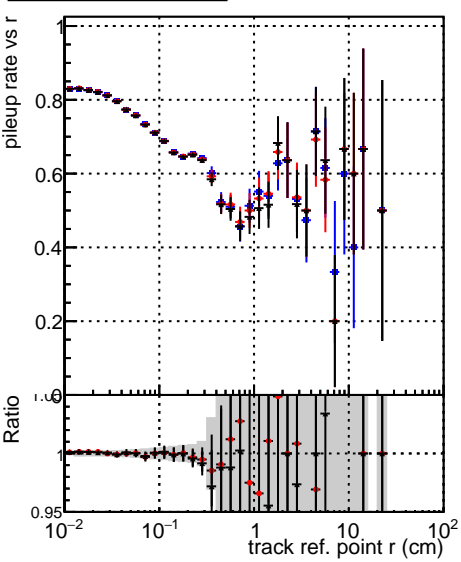

Fake rate vs vertpos**Duplicates Rate vs vertpos****Pileup rate vs vertpos**

—■ DQM_CKFFit_1000evt
—■ DQM_CKFREFit_1000evt
—■ DQM_MkFitREFit_1000evt

Fake rate vs v**Fake rate vs. sim PV z****Duplicates Rate vs sim PV z****Pileup rate vs. sim PV z**