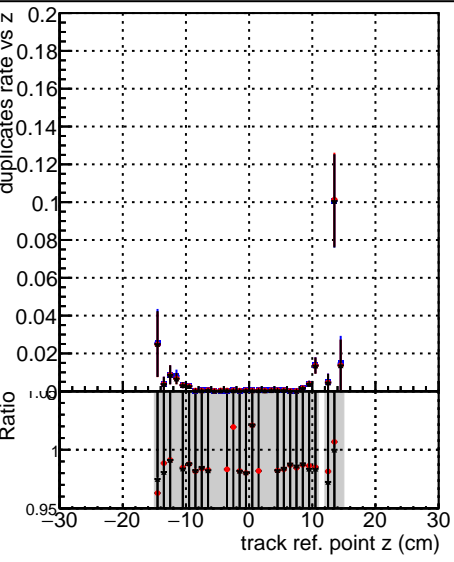

Fake rate vs vertpos**Duplicates Rate vs vertpos****Pileup rate vs vertpos**

—■ DQM_CKFFit_1000evt
—■ DQM_CKFREFit_1000evt
—■ DQM_MkFitREFit_1000evt

Fake rate vs v**Fake rate vs. sim PV z****Duplicates Rate vs sim PV z****Pileup rate vs. sim PV z**