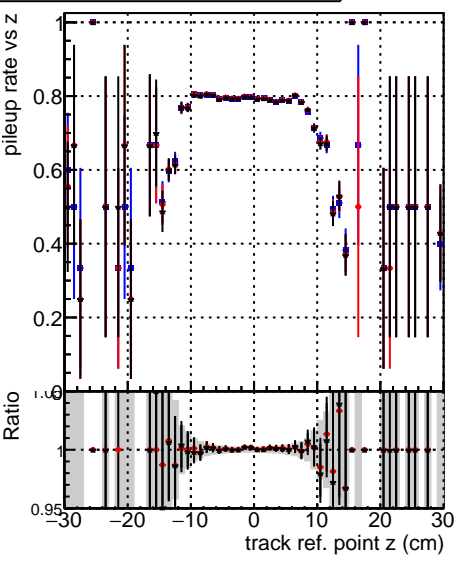

Fake rate vs vertpos**Duplicates Rate vs vertpos****Pileup rate vs vertpos**

—■ DQM_CKFFit_1000evt
—■ DQM_CKFREFit_1000evt
—■ DQM_MkFitREFit_1000evt

Fake rate vs v**Fake rate vs. sim PV z****Duplicates Rate vs sim PV z****Pileup rate vs. sim PV z**