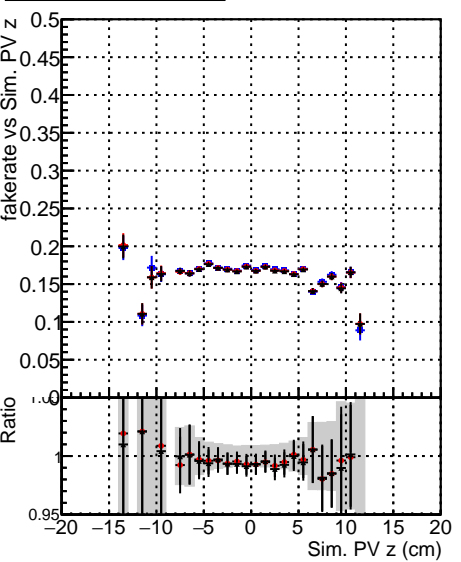

Fake rate vs vertpos**Duplicates Rate vs vertpos****Pileup rate vs vertpos**

—■ DQM_CKFFit_1000evt
—■ DQM_CKFREFit_1000evt
—■ DQM_MkFitREFit_1000evt

Fake rate vs v**Fake rate vs. sim PV z****Duplicates Rate vs sim PV z****Pileup rate vs. sim PV z**