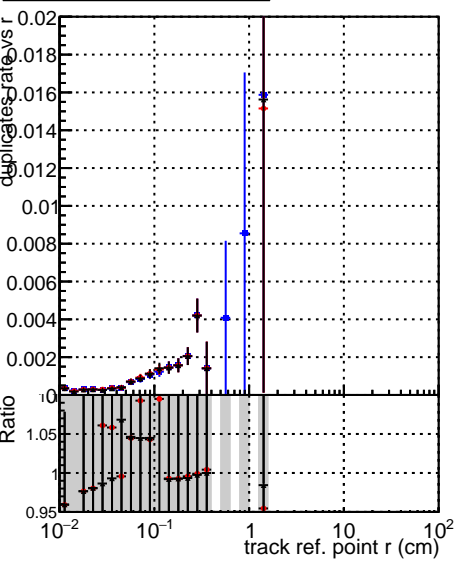

Fake rate vs vertpos**Duplicates Rate vs vertpos****Pileup rate vs vertpos**

—■ DQM_CKFFit_1000evt
—■ DQM_CKFREFit_1000evt
—■ DQM_MkFitREFit_1000evt

Fake rate vs v**Fake rate vs. sim PV z****Duplicates Rate vs sim PV z****Pileup rate vs. sim PV z**