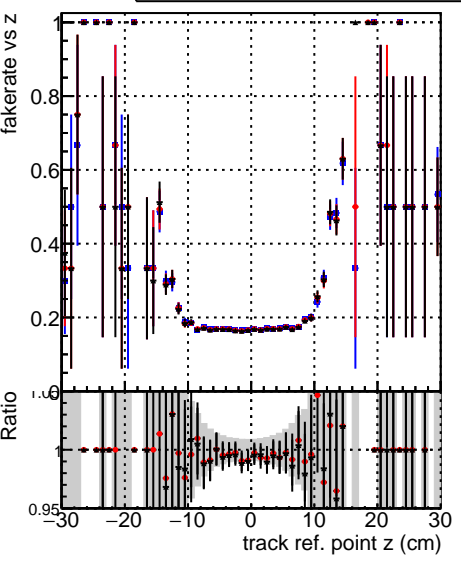

Fake rate vs vertpos**Duplicates Rate vs vertpos****Pileup rate vs vertpos**

—■ DQM_CKFFit_1000evt
—■ DQM_CKFREFit_1000evt
—■ DQM_MkFitREFit_1000evt

Fake rate vs v**Fake rate vs. sim PV z****Duplicates Rate vs sim PV z****Pileup rate vs. sim PV z**