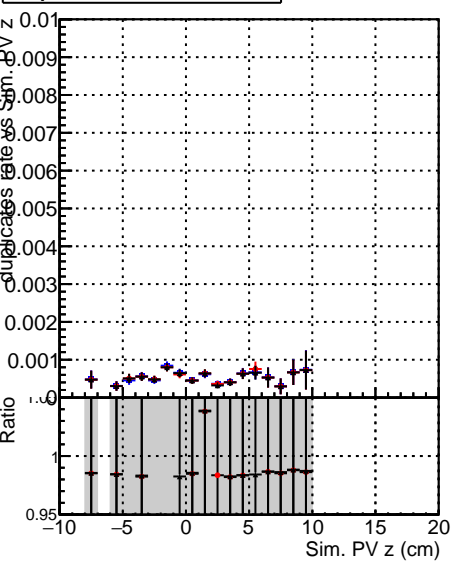

Fake rate vs vertpos**Duplicates Rate vs vertpos****Pileup rate vs vertpos**

—■ DQM_CKFFit_1000evt
—■ DQM_CKFREFit_1000evt
—■ DQM_MkFitREFit_1000evt

Fake rate vs v**Fake rate vs. sim PV z****Duplicates Rate vs sim PV z****Pileup rate vs. sim PV z**