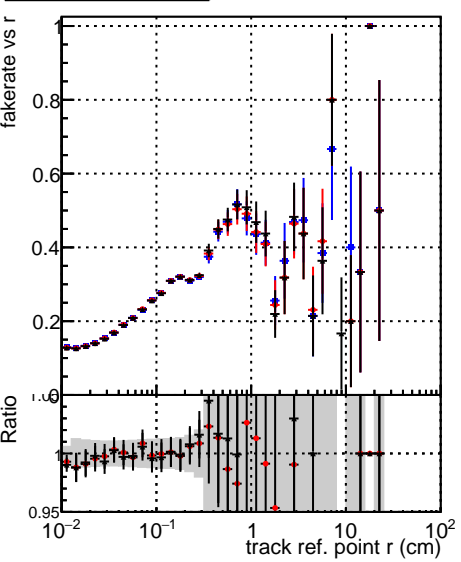

Fake rate vs vertpos**Duplicates Rate vs vertpos****Pileup rate vs vertpos**

—■ DQM_CKFFit_1000evt
—■ DQM_CKFREFit_1000evt
—■ DQM_MkFitREFit_1000evt

Fake rate vs v**Fake rate vs. sim PV z****Duplicates Rate vs sim PV z****Pileup rate vs. sim PV z**