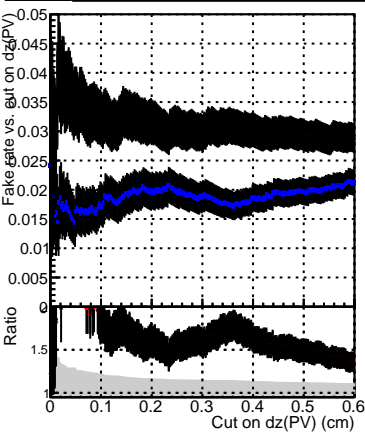

Efficiency vs. dz (PV)

Efficiency (tracking eff factorized out) vs. dz (PV)

Fake rate

- DQMstep3_ZToEE_CKF
- DQMstep3_ZToEE_default
- DQMstep3_ZToEE_ckfPixelLess