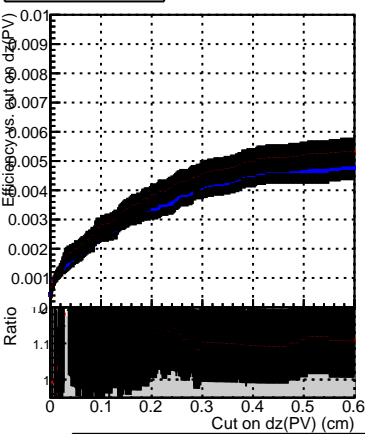

Efficiency vs. dz (PV)

Efficiency (tracking eff factorized out) vs. dz (PV)

Fake rate

- DQMstep3_ZToEE_CKF
- DQMstep3_ZToEE_default
- DQMstep3_ZToEE_ckfPixelLess