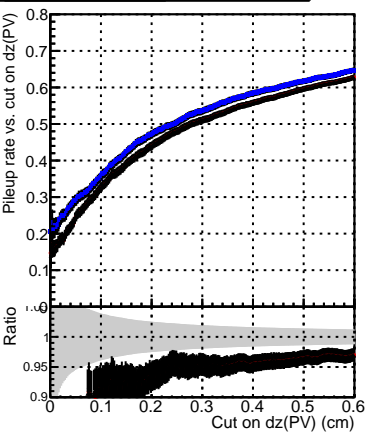

Efficiency vs. dz (PV)

Efficiency (tracking eff factorized out) vs. dz (PV)

Fake rate

- DQMstep3_ZToEE_CKF
- DQMstep3_ZToEE_default
- DQMstep3_ZToEE_ckfPixelLess