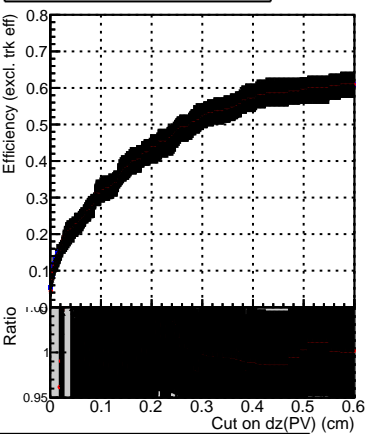

Efficiency vs. dz (PV)

Efficiency (tracking eff factorized out) vs. dz (PV)

Fake rate

- DQMstep3_ZToEE_CKF
- DQMstep3_ZToEE_default
- DQMstep3_ZToEE_ckfPixelLess