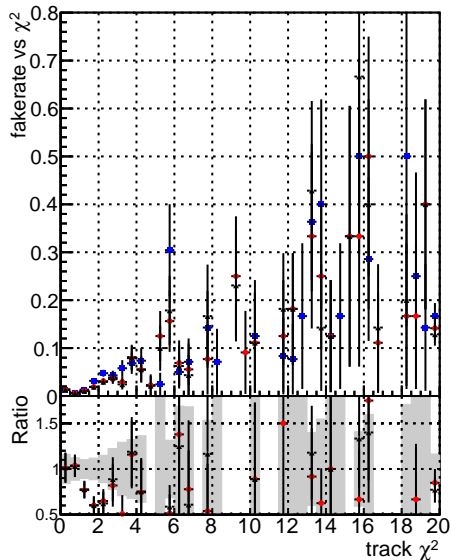

Fake rate vs normalized χ^2

Duplicates Rate vs normalized χ^2

Pileup rate vs normalized χ^2

Fake rate vs.

- DQMstep3
- ZToEE
- GKF
- default
- CR
- PixelLess