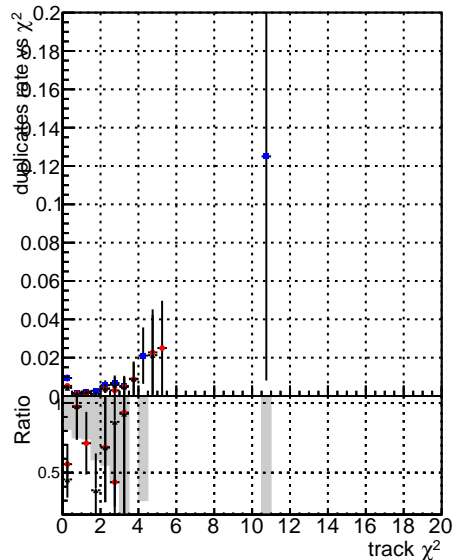

Fake rate vs normalized χ^2

Duplicates Rate vs normalized χ^2

Pileup rate vs normalized χ^2

Fake rate vs.

- DQMstep3
- ZToEE
- GKF
- default
- CR
- PixelLess