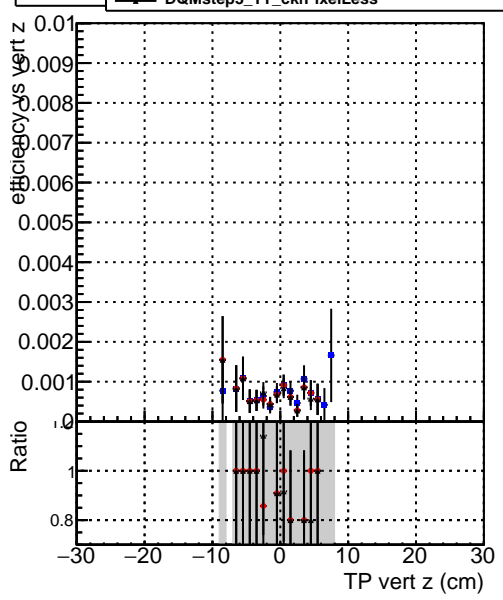

Efficiency vs vertpos

Legend for the plots:

- DQMstep3_TT_CKF (Blue square)
- DQMstep3_TT_default (Red circle)
- DQMstep3_TT_ckfPixelLess (Black triangle)

Efficiency vs vert z

Efficiency vs. sim PV z