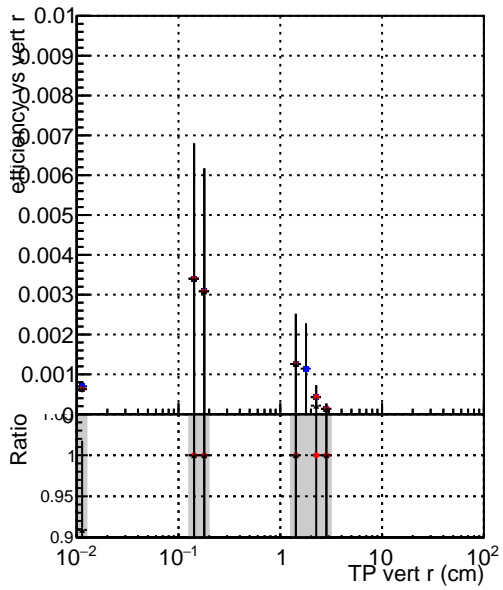

Efficiency vs vertpos

Legend for the plots:

- DQMstep3_TT_CKF (Blue square)
- DQMstep3_TT_default (Red circle)
- DQMstep3_TT_ckfPixelLess (Black triangle)

Efficiency vs vert z

Efficiency vs. sim PV z