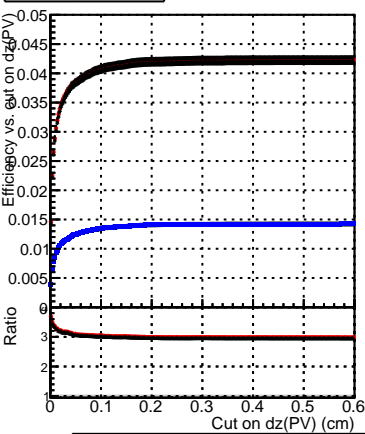

Efficiency vs. dz (PV)

Efficiency (tracking eff factorized out) vs. dz (PV)

Fake rate

Legend for all plots:

- DQMstep3_TT_CKF (Blue line)
- DQMstep3_TT_default (Red line)
- DQMstep3_TT_ckfPixelLess (Black line)