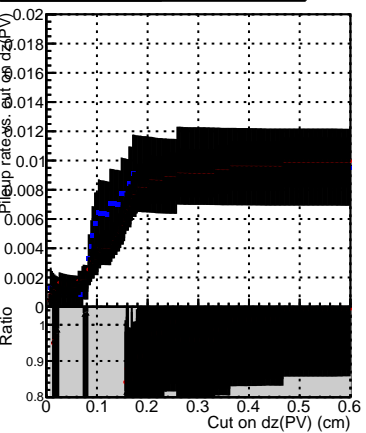

Efficiency vs. dz (PV)

Efficiency (tracking eff factorized out) vs. dz (PV)

Fake rate

Legend for all plots:

- DQMstep3_TT_CKF (Blue line)
- DQMstep3_TT_default (Red line)
- DQMstep3_TT_ckfPixelLess (Black line)