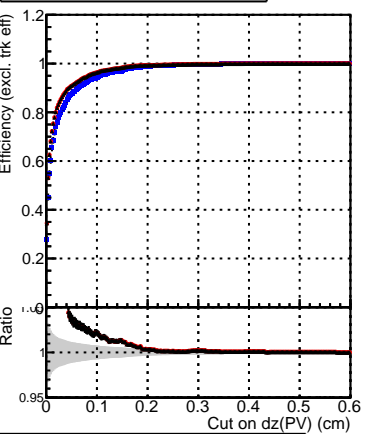

Efficiency vs. dz (PV)

Efficiency (tracking eff factorized out) vs. dz (PV)

Fake rate

Legend for all plots:

- DQMstep3_TT_CKF (Blue line)
- DQMstep3_TT_default (Red line)
- DQMstep3_TT_ckfPixelLess (Black line)