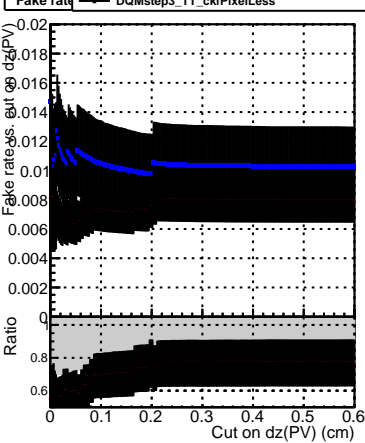

Efficiency vs. dz (PV)

Efficiency (tracking eff factorized out) vs. dz (PV)

Fake rate

Legend for all plots:

- DQMstep3_TT_CKF (Blue line)
- DQMstep3_TT_default (Red line)
- DQMstep3_TT_ckfPixelLess (Black line)